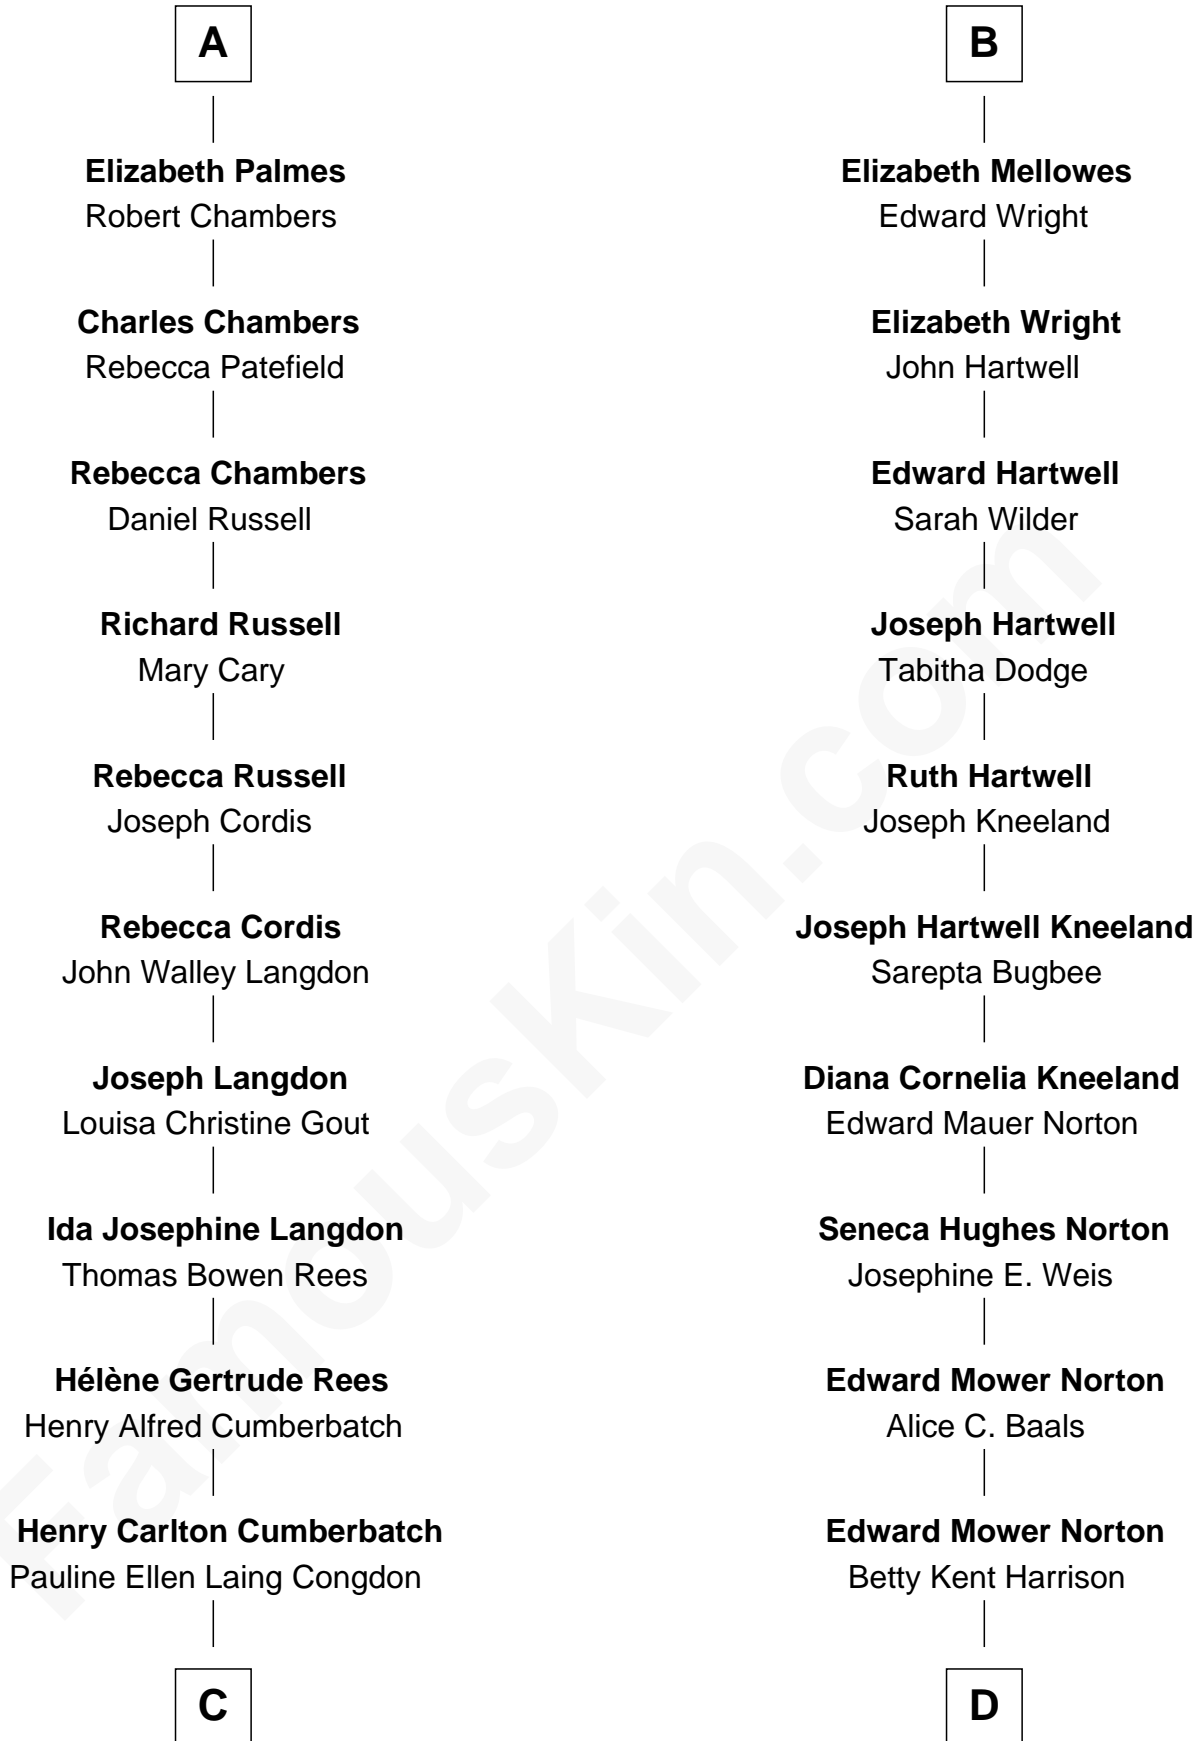

FamousKin.com
Relationship Chart of
Benedict Cumberbatch
Movie, Television and Stage Actor

18th cousin of

Edward Norton
Movie Actor

Sir Robert Corbet
 Margaret - - - - -

C

Timothy Carlton Congdon Cumberbatch

Wanda Ventham

Benedict Cumberbatch

Movie, Television and Stage Actor

D

Edward Mower Norton

Lydia Robinson Rouse

Edward Norton

Movie Actor