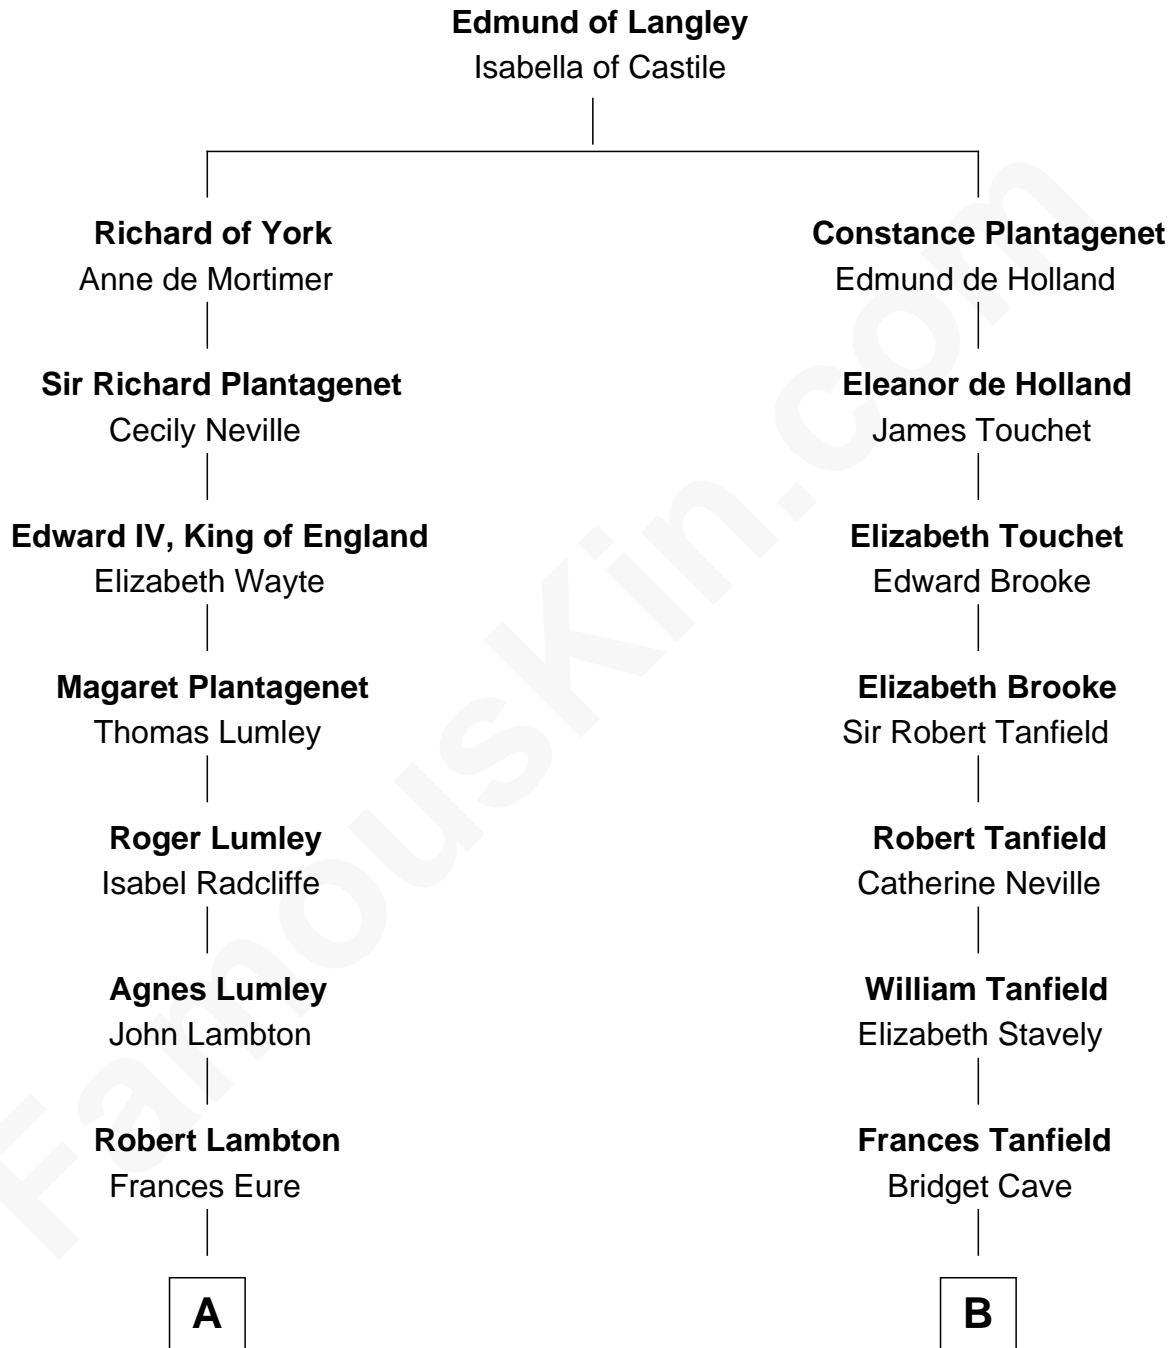

FamousKin.com Relationship Chart of

Benedict Cumberbatch
Movie, Television and Stage Actor

19th cousin 2 times removed of

Edward Norton
Movie Actor

C

Henry Carlton Cumberbatch

Pauline Ellen Laing Congdon

Timothy Carlton Congdon Cumberbatch

Wanda Ventham

Benedict Cumberbatch

Movie, Television and Stage Actor

D

George Moffett Harrison

Bettie Montgomery. Kent

Joseph Kent Harrison

Cornelia Long Somerville