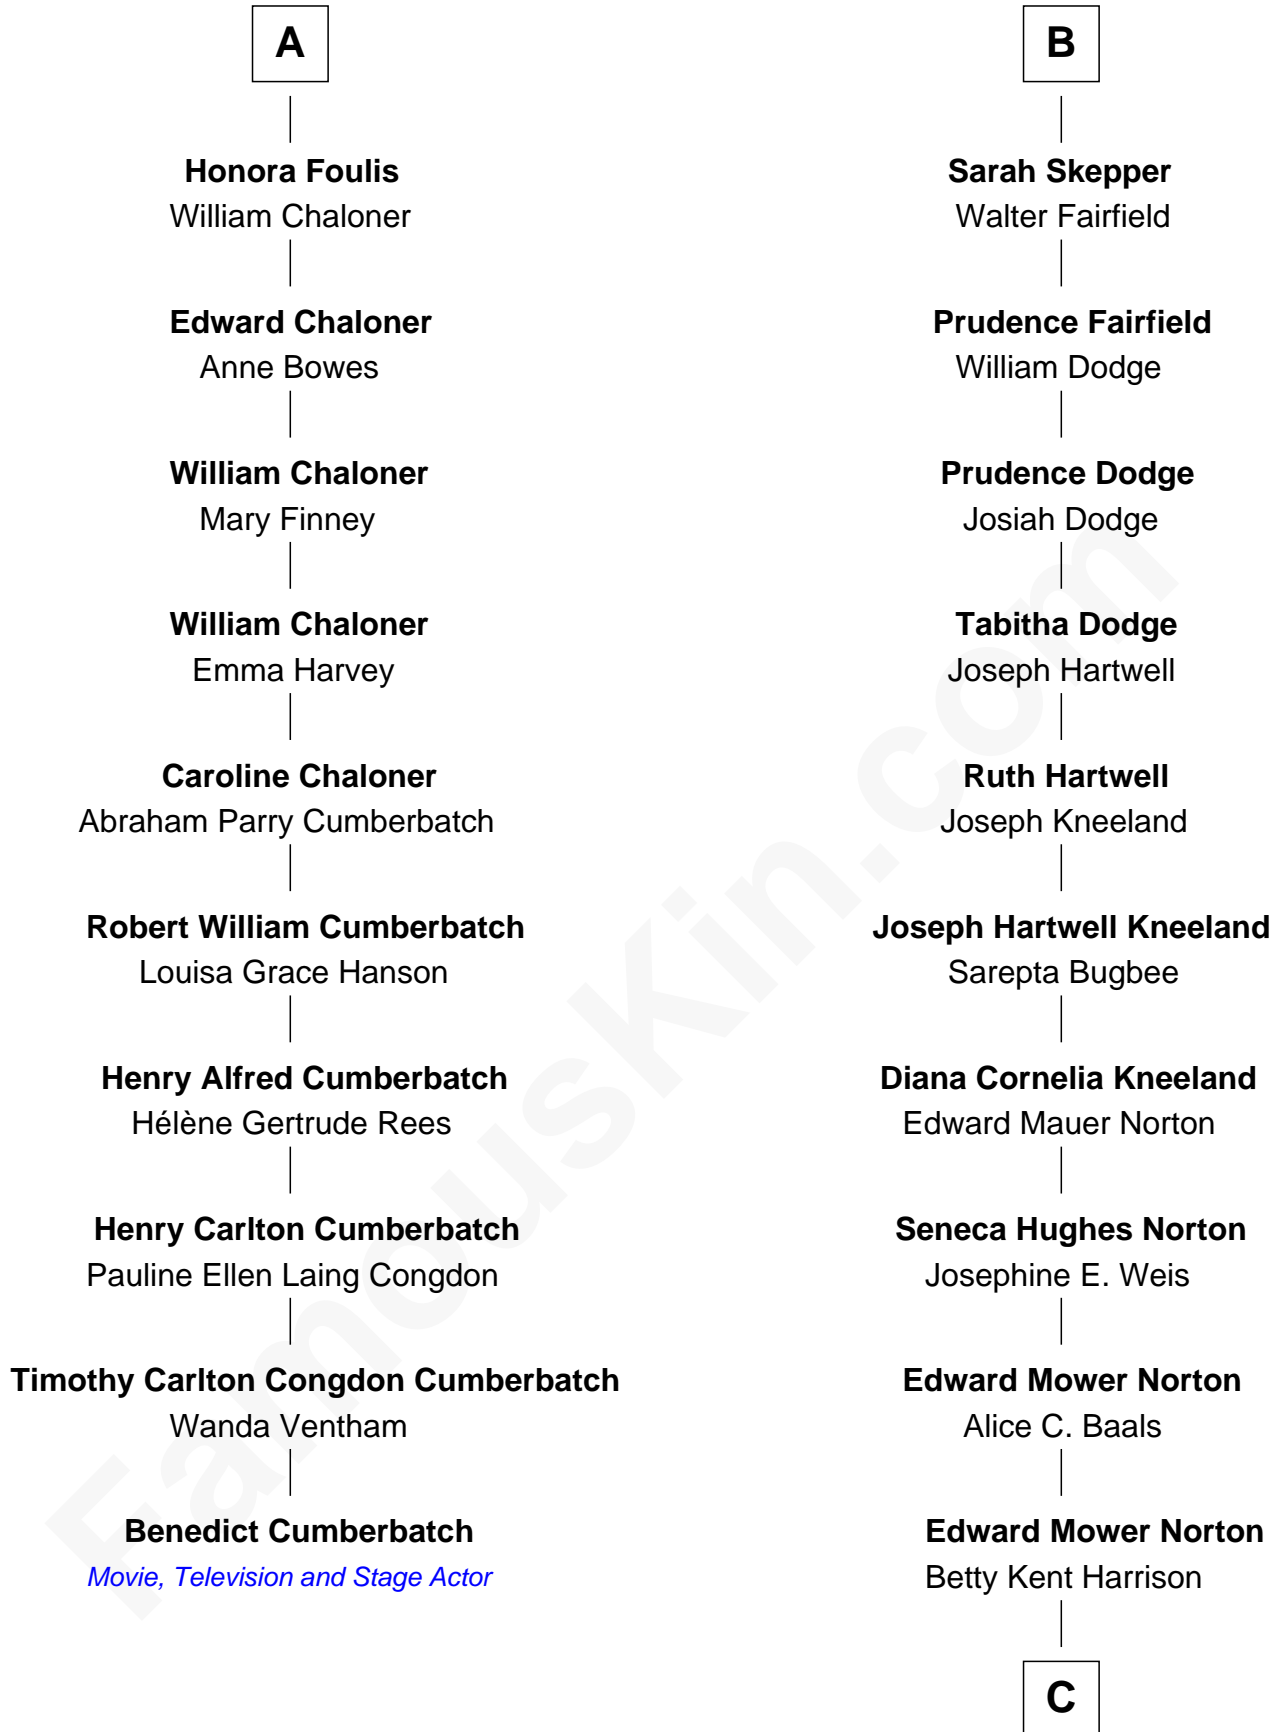

FamousKin.com Relationship Chart of

Benedict Cumberbatch
Movie, Television and Stage Actor

16th cousin 2 times removed of

Edward Norton
Movie Actor

Sir Roger Wentworth
Margery Despencer

C

Edward Mower Norton

Lydia Robinson Rouse

Edward Norton

Movie Actor

FamousKin.com