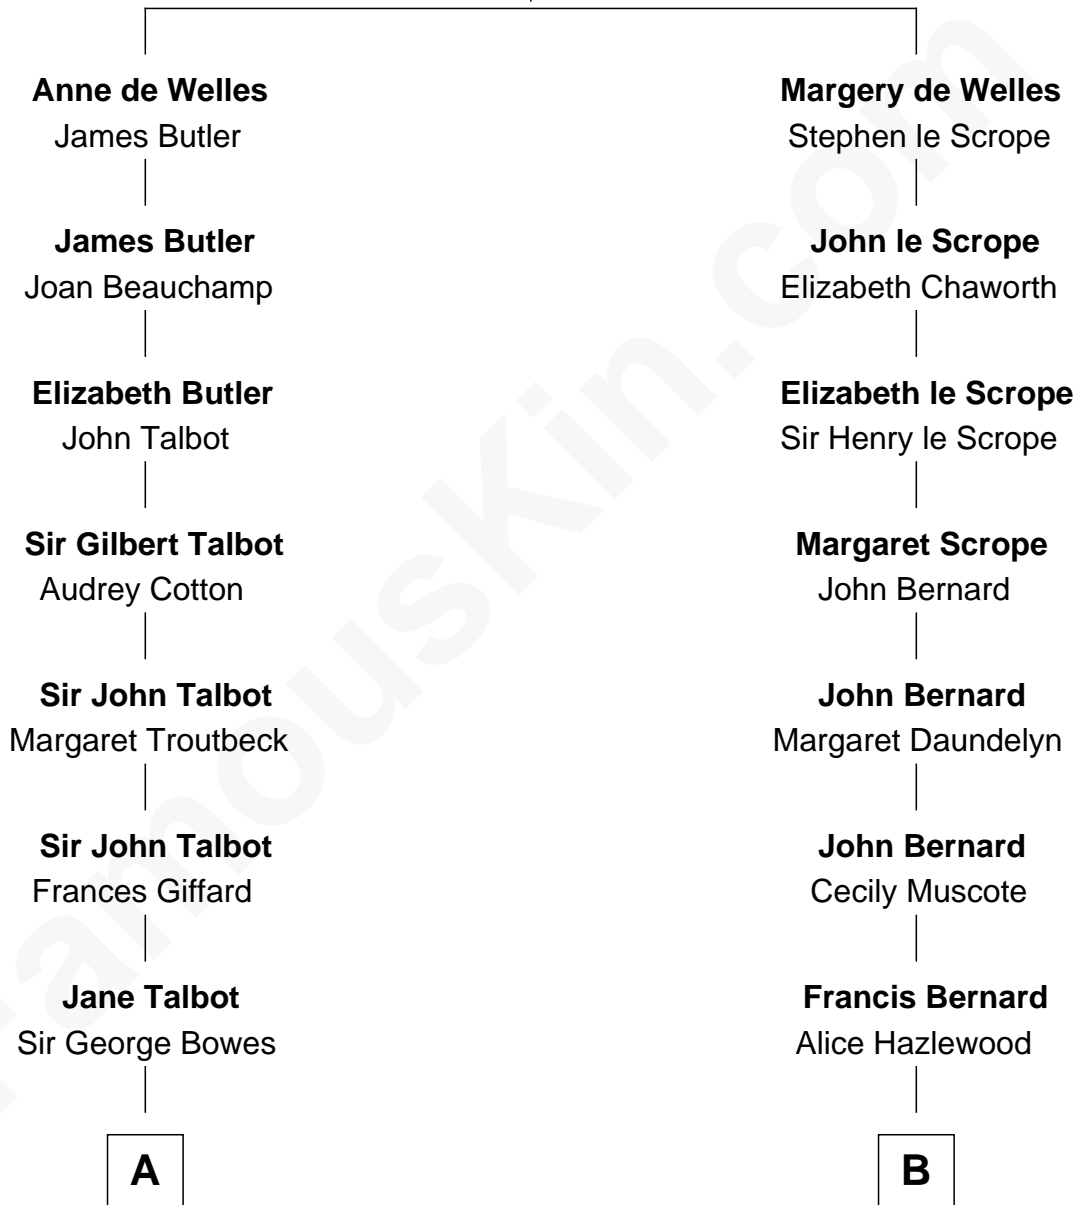

FamousKin.com Relationship Chart of

Benedict Cumberbatch
Movie, Television and Stage Actor

18th cousin 2 times removed of

Edward Norton
Movie Actor

John de Welles
Maud de Roos

C

Timothy Carlton Congdon Cumberbatch

Wanda Venham

Benedict Cumberbatch

Movie, Television and Stage Actor

D

Joseph Kent Harrison

Cornelia Long Somerville

Betty Kent Harrison

Edward Mower Norton

Edward Mower Norton

Lydia Robinson Rouse

Edward Norton

Movie Actor