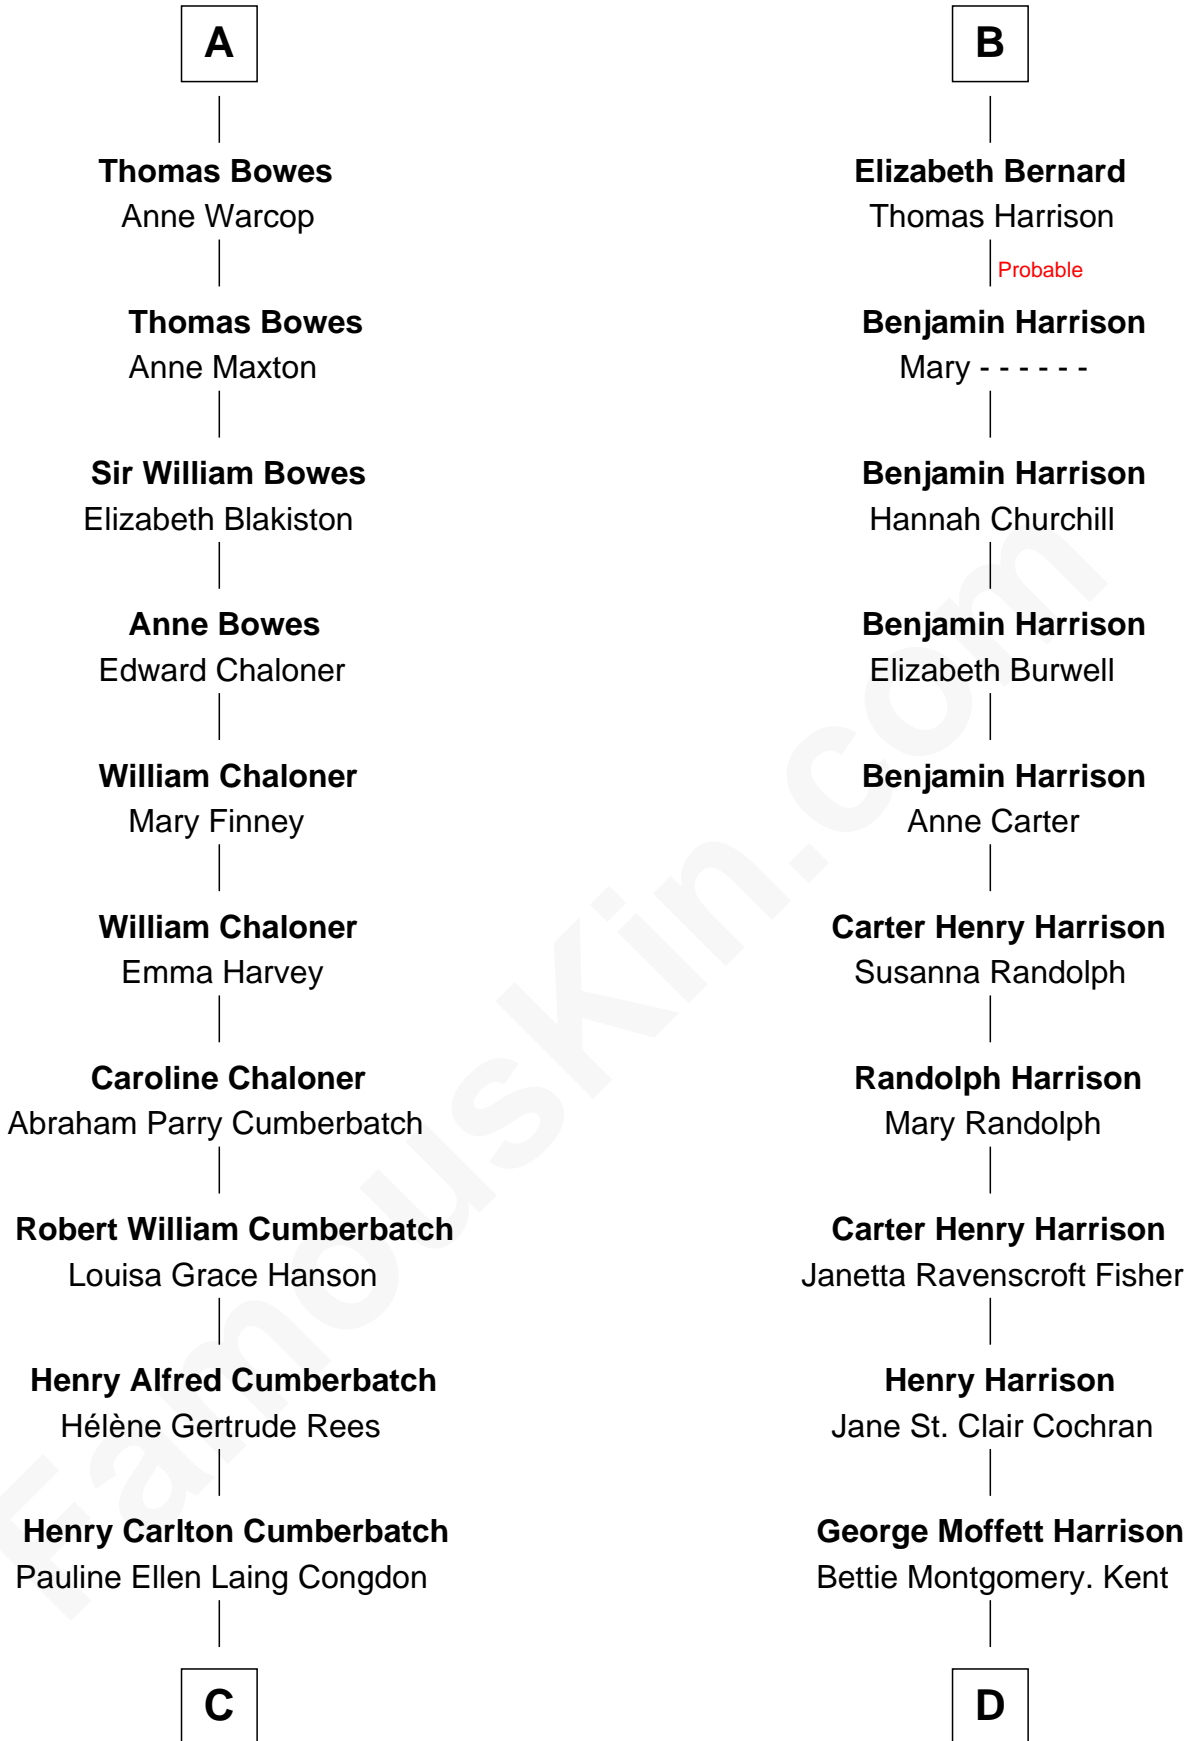

FamousKin.com Relationship Chart of

Benedict Cumberbatch
Movie, Television and Stage Actor

18th cousin 2 times removed of

Edward Norton
Movie Actor

John de Welles
Maud de Roos

C

Timothy Carlton Congdon Cumberbatch

Wanda Venham

Benedict Cumberbatch

Movie, Television and Stage Actor

D

Joseph Kent Harrison

Cornelia Long Somerville

Betty Kent Harrison

Edward Mower Norton

Edward Mower Norton

Lydia Robinson Rouse

Edward Norton

Movie Actor