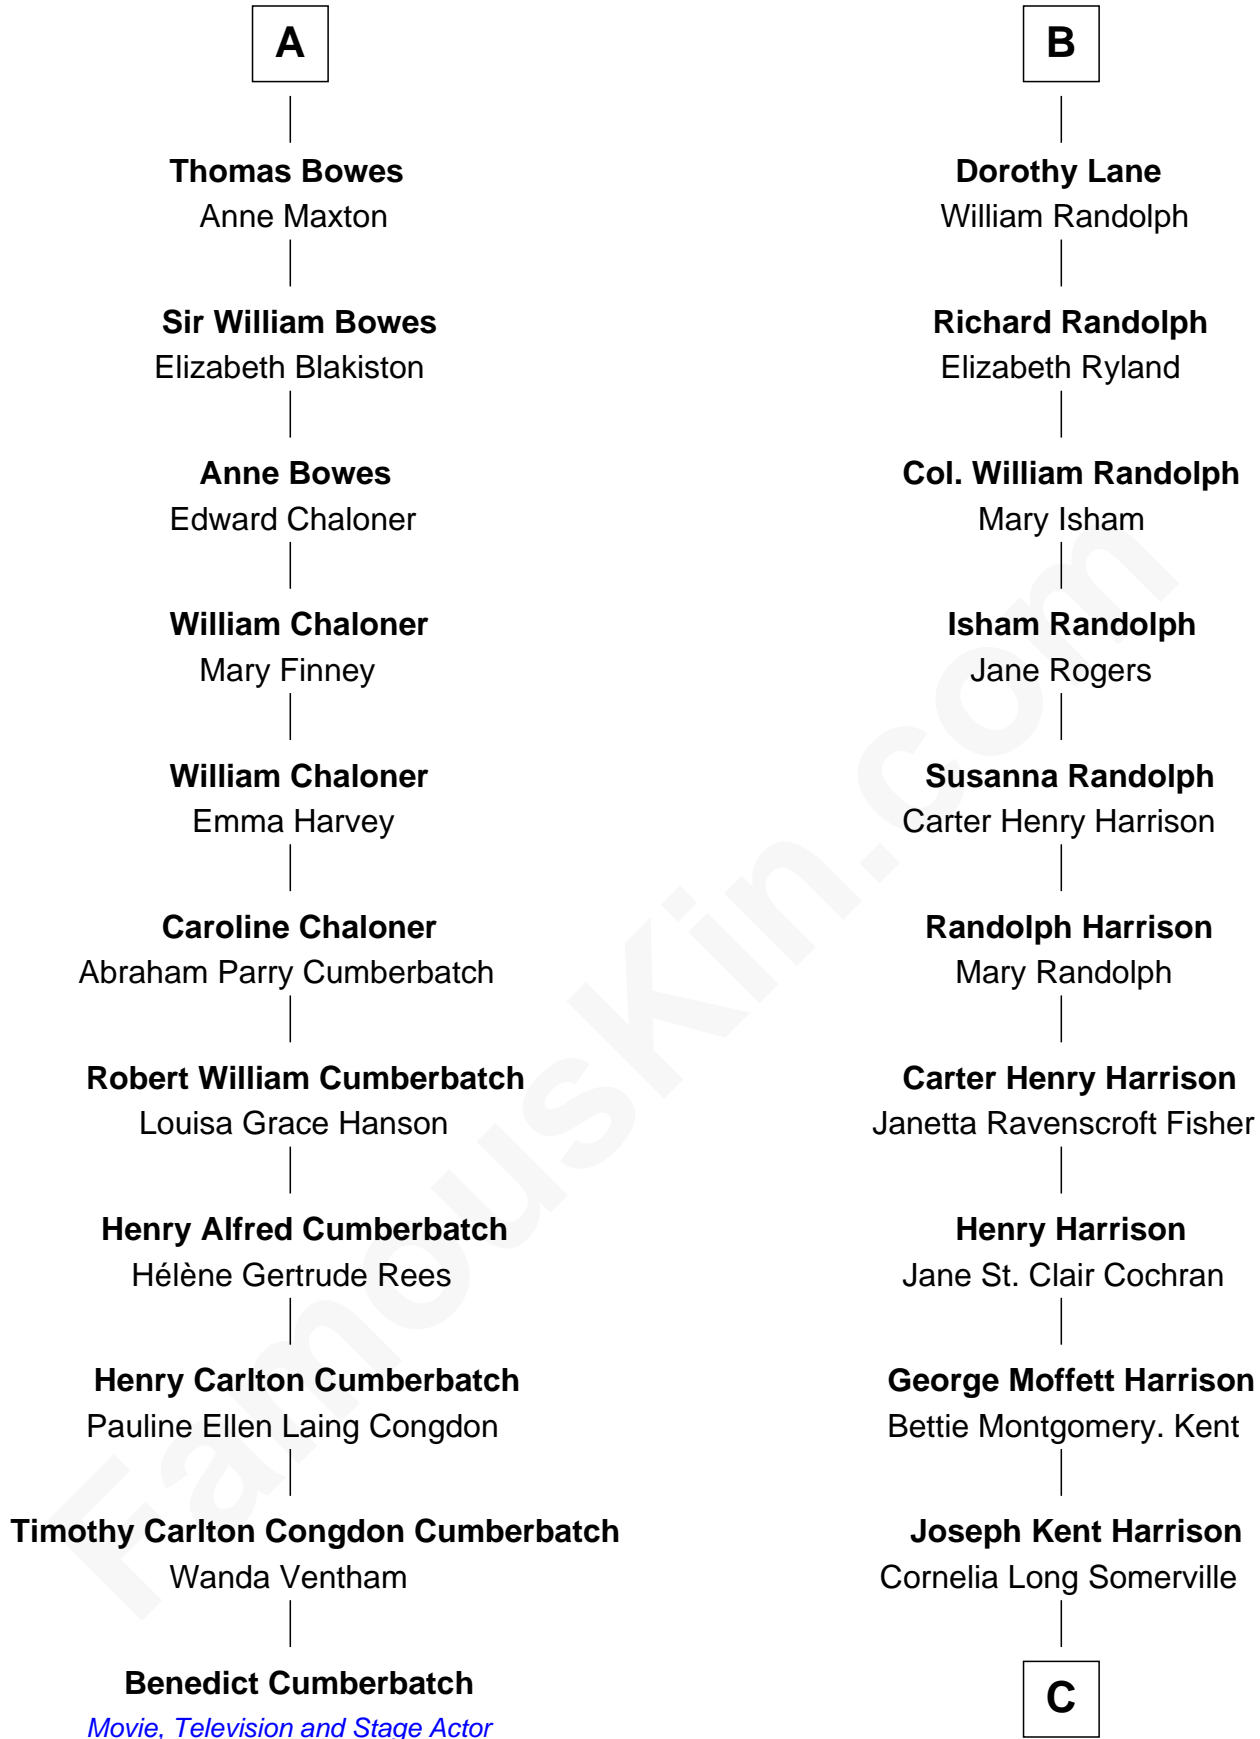

FamousKin.com Relationship Chart of

Benedict Cumberbatch
Movie, Television and Stage Actor

17th cousin 2 times removed of

Edward Norton
Movie Actor

C

Betty Kent Harrison
Edward Mower Norton

Edward Mower Norton
Lydia Robinson Rouse