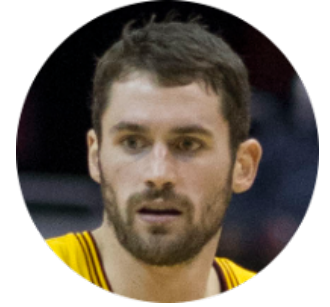

# FamousKin.com Relationship Chart of

**Benedict Cumberbatch**  
*Movie, Television and Stage Actor*

17th cousin 4 times removed of

**Kevin Love**

*NBA All-Star Player*

**Sir John Howard**

*with wife*  
*Alice Tendring*