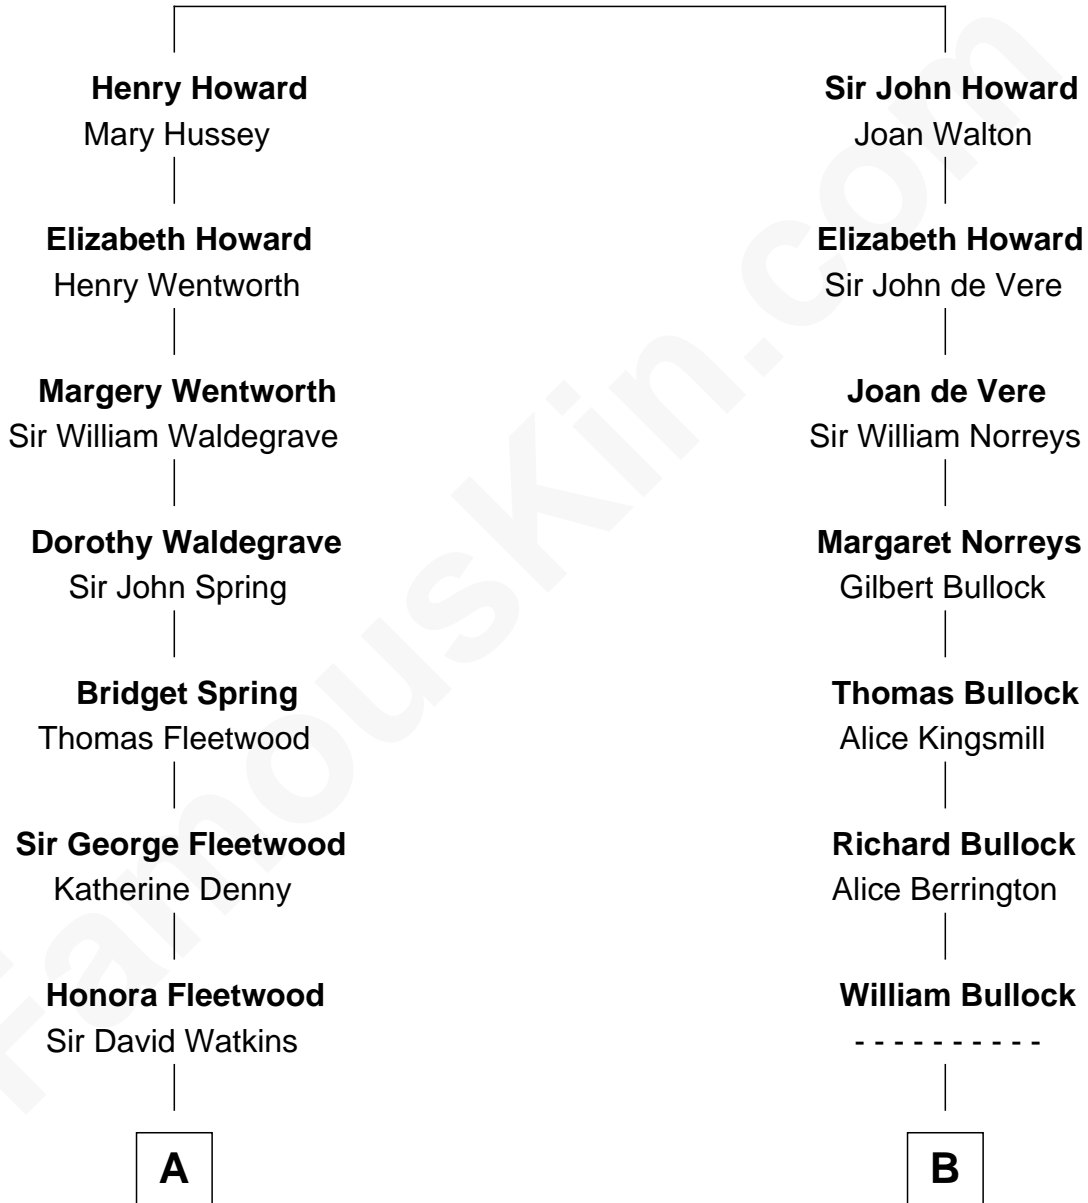

Kevin Love

NBA All-Star Player

Sir John Howard

with wife
Alice Tendring

with wife
Margaret de Plaiz