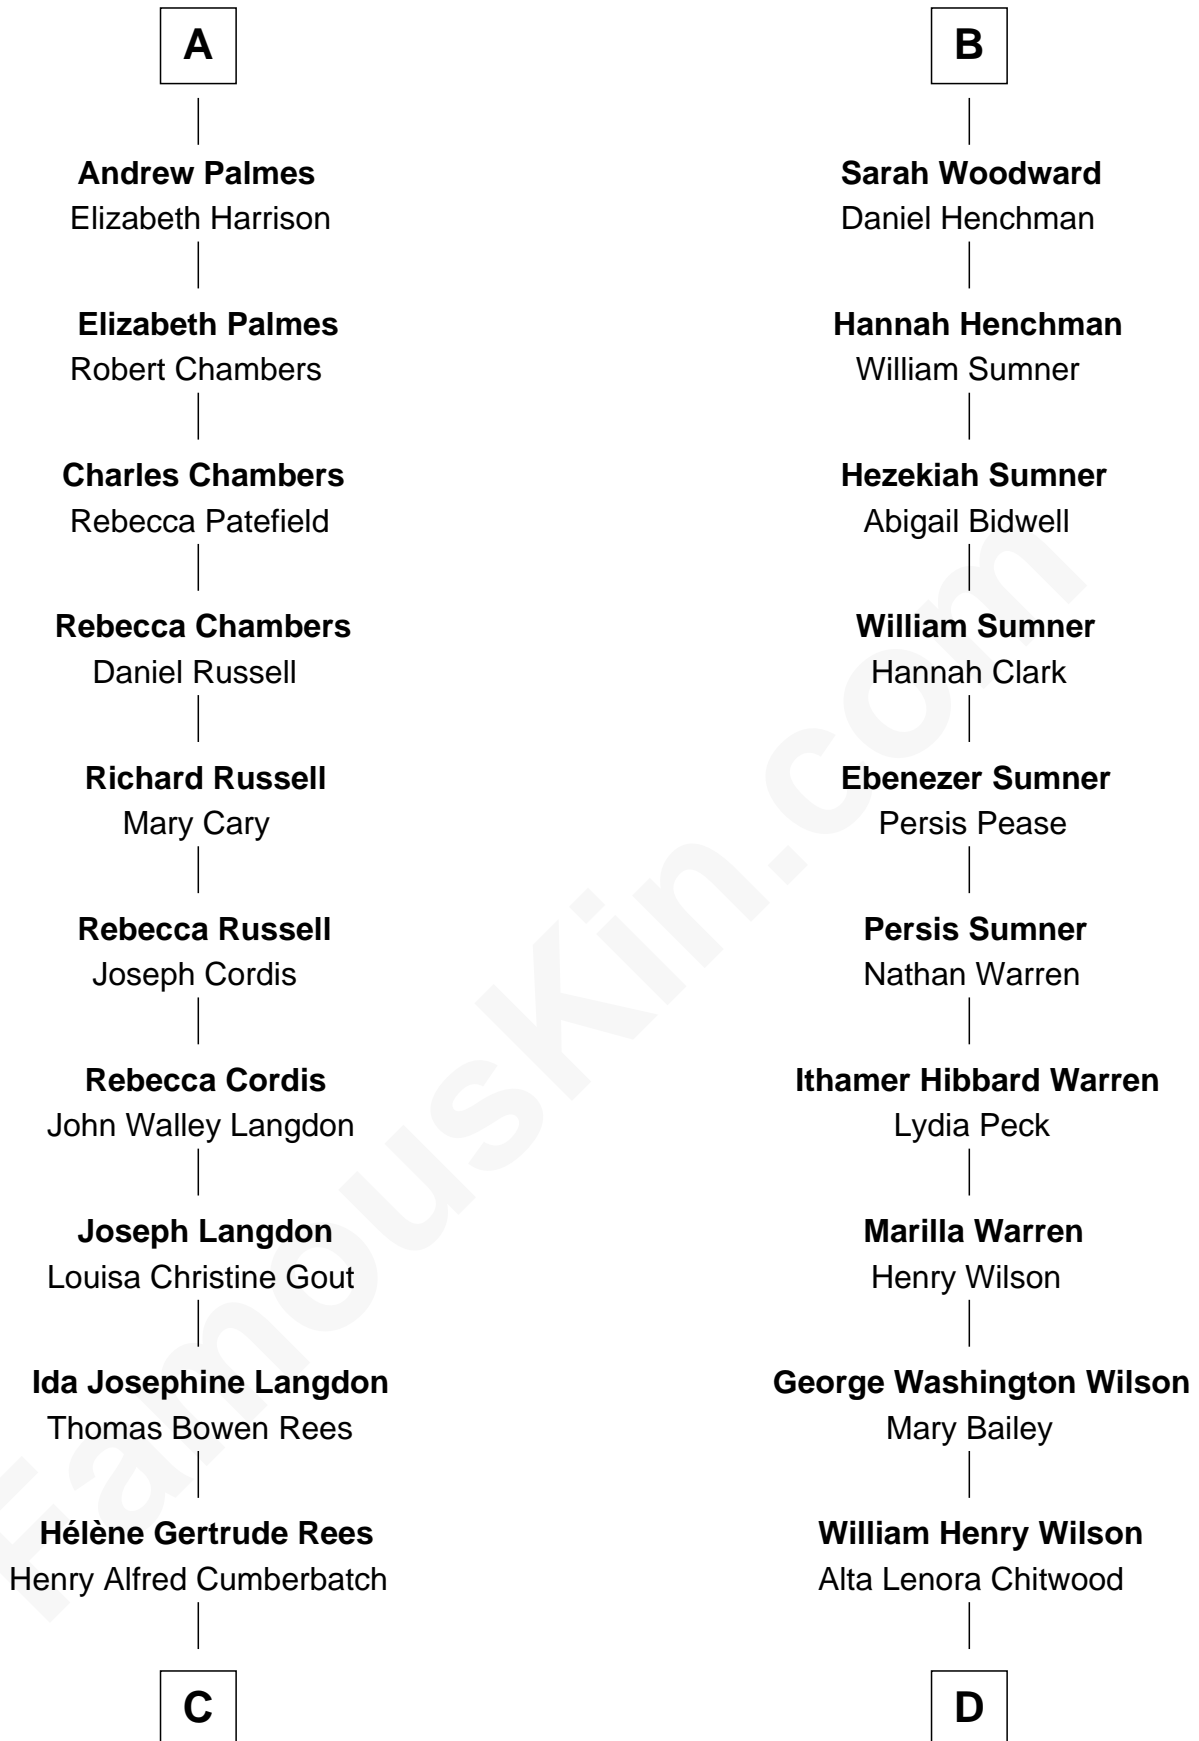

## Relationship Chart of

**Benedict Cumberbatch**  
*Movie, Television and Stage Actor*

19th cousin 1 time removed of

**Kevin Love**

*NBA All-Star Player*

**Sir Walter Devereux**

Elizabeth Bromwich

**C**

**Henry Carlton Cumberbatch**

Pauline Ellen Laing Congdon

**Timothy Carlton Congdon Cumberbatch**

Wanda Ventham

**Benedict Cumberbatch**

*Movie, Television and Stage Actor*

**D**

**William Coral Wilson**