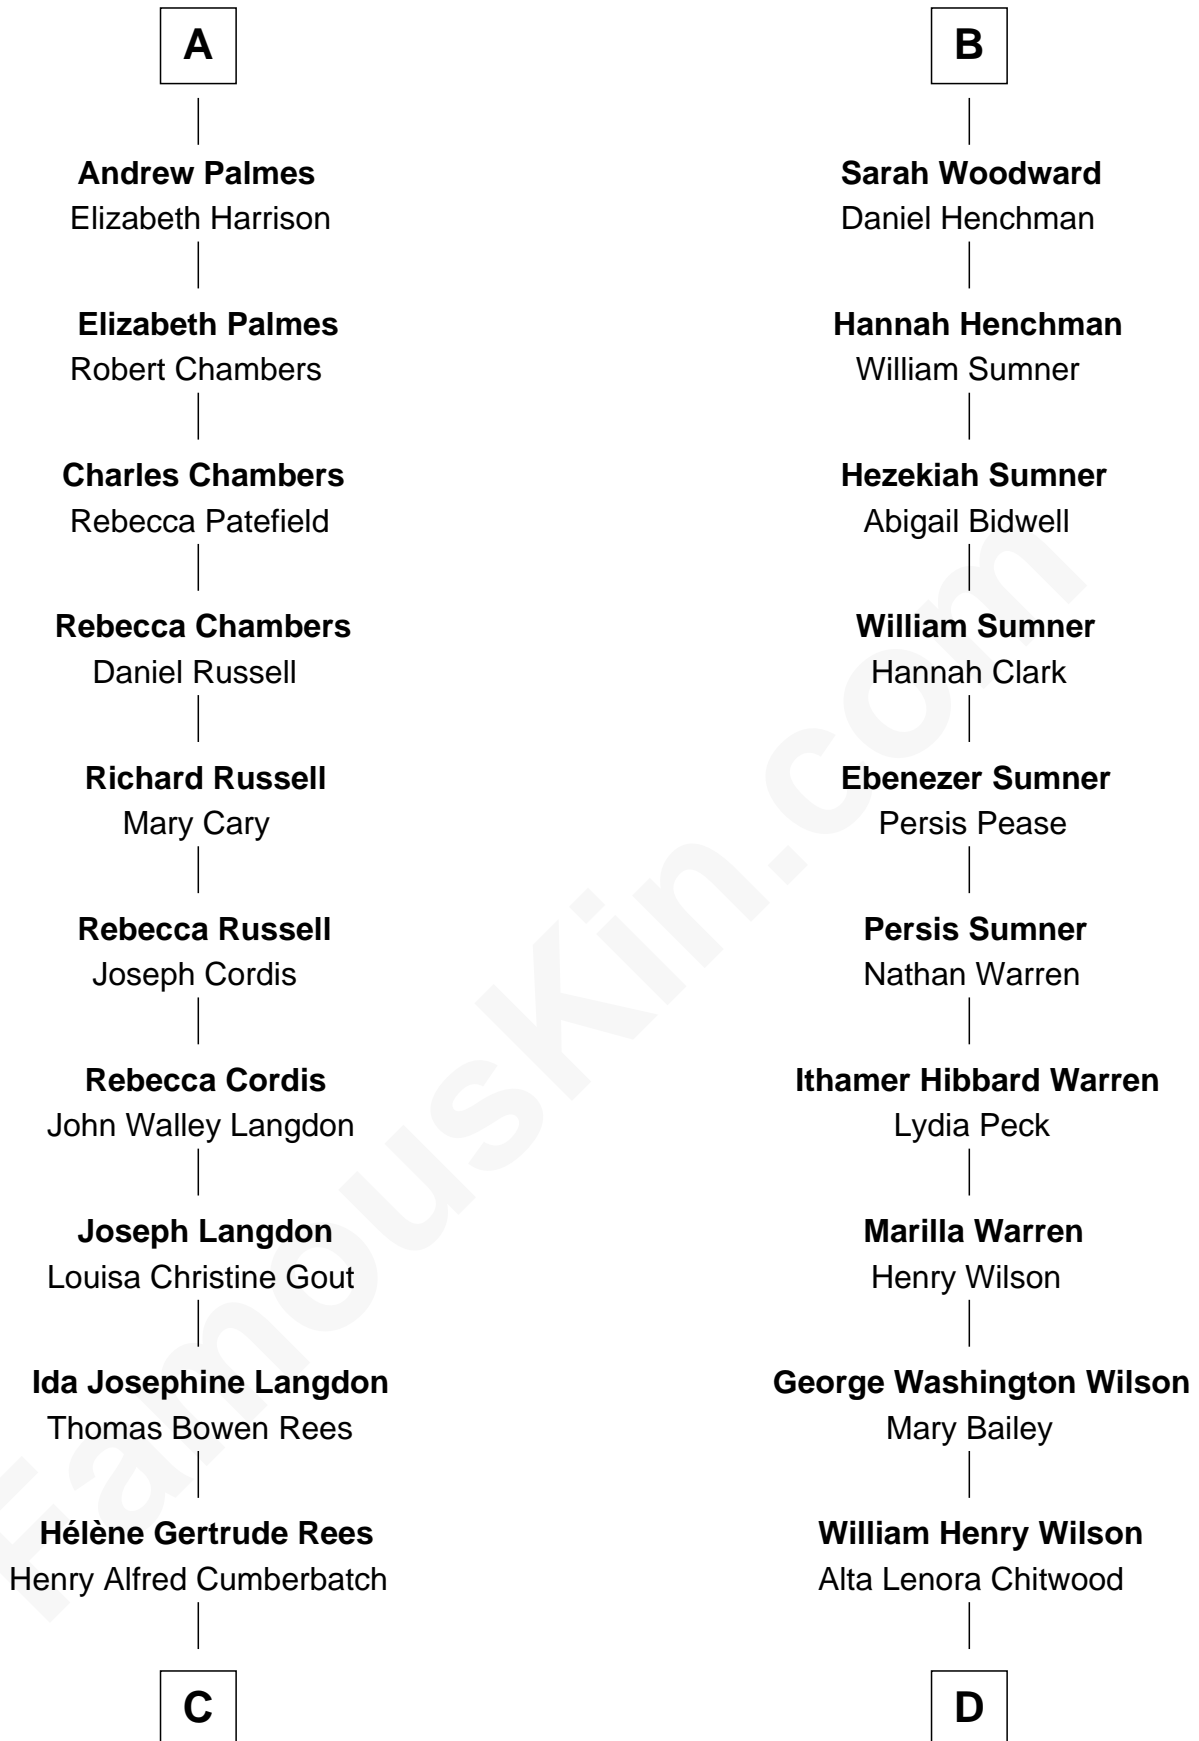

FamousKin.com
Relationship Chart of
Benedict Cumberbatch
Movie, Television and Stage Actor

19th cousin of
Mike Love
Co-Founder of The Beach Boys

C

Henry Carlton Cumberbatch

Pauline Ellen Laing Congdon

Timothy Carlton Congdon Cumberbatch

Wanda Ventham

Benedict Cumberbatch

Movie, Television and Stage Actor

D

William Coral Wilson

Edith Sophia Sthole

Emily Glee Wilson

Edward Milton Love