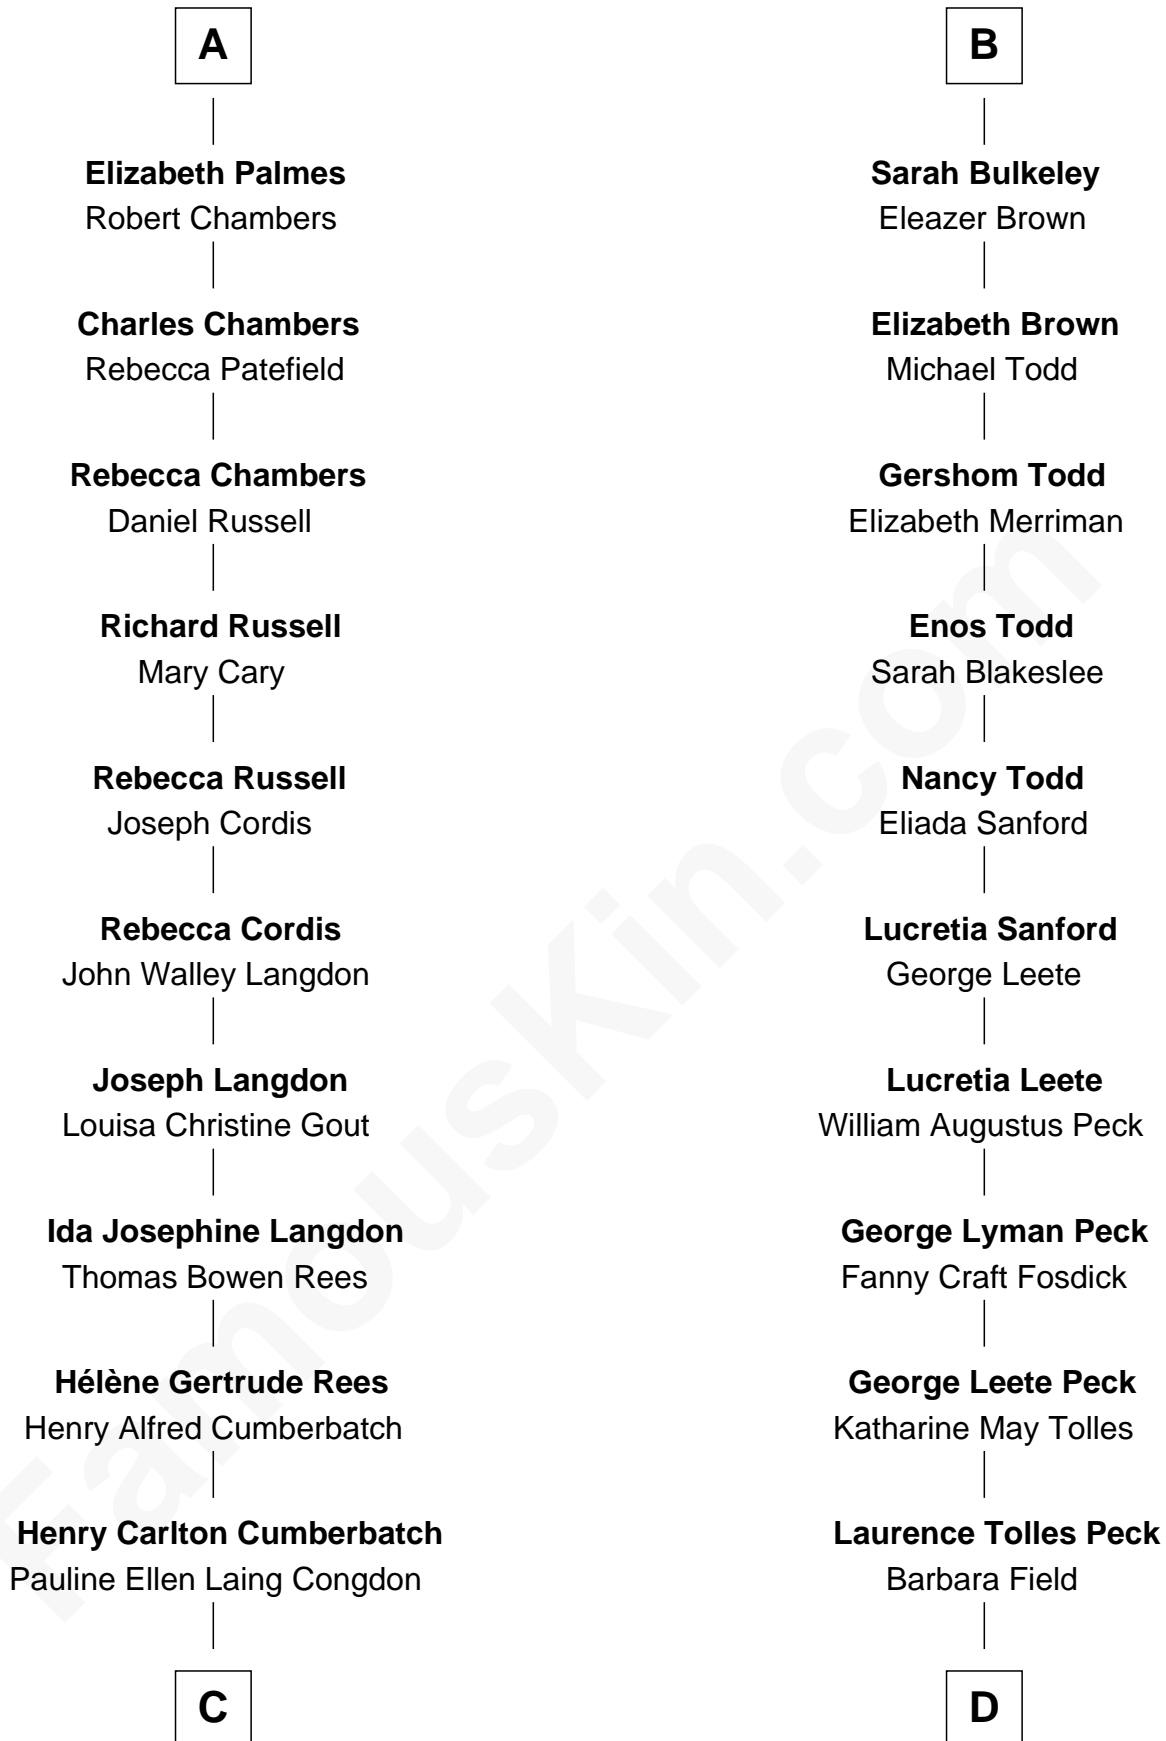

FamousKin.com

Relationship Chart of

Benedict Cumberbatch
Movie, Television and Stage Actor

18th cousin of

Mizuo Peck
TV and Movie Actress

Sir Robert Corbet
 Margaret - - - - -

C

Timothy Carlton Congdon Cumberbatch

Wanda Ventham

Benedict Cumberbatch

Movie, Television and Stage Actor

D

George Leete Peck

Sanae Mizusawa

Mizuo Peck

TV and Movie Actress