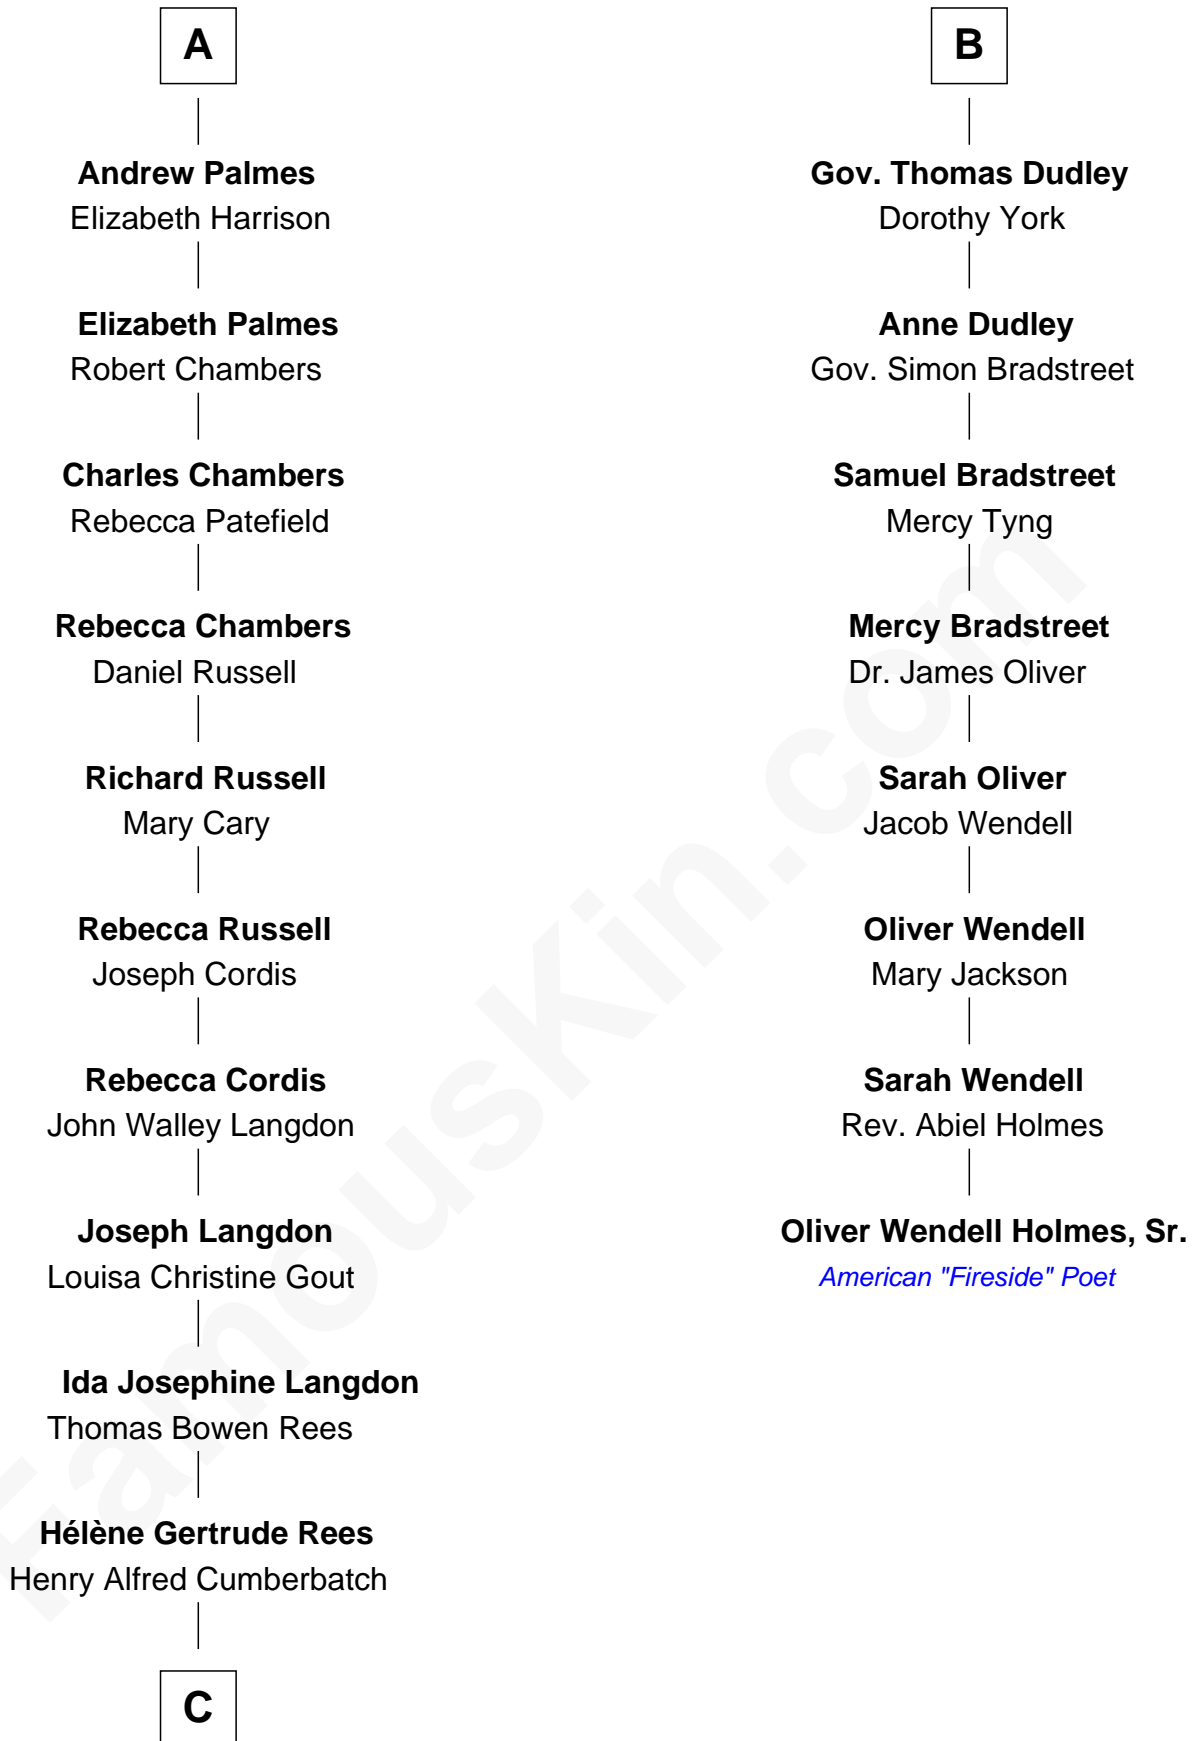

# FamousKin.com Relationship Chart of

**Benedict Cumberbatch**  
*Movie, Television and Stage Actor*

14th cousin 5 times removed of

**Oliver Wendell Holmes, Sr.**  
*American "Fireside" Poet*

**Sir Walter Blount**  
Sancha de Ayala

**Sir Thomas Blount**  
Margaret de Gresley

**Constance Blount**  
Sir John Sutton

**Sir Walter Blount**  
Helena Byron

**Sir John Sutton**  
Elizabeth Berkeley

**Sir William Blount**  
Margaret Echyngham

**Sir Edmund Sutton**  
Joyce Tiptoft

**Elizabeth Blount**  
Sir Andrews de Windsor

**Sir Edward Sutton**  
Cecily Willoughby

**Anne Windsor**  
Sir Roger Corbet

**Sir John Sutton**  
Cecily Grey

**Margaret Corbet**  
Sir Francis Palmes

**Sir Henry Dudley**  
----- Ashton

*Probable*

**Sir Francis Palmes**  
Mary Hadnall

**Roger Dudley**  
Susanna Thorne

**A**

**B**

**C**

Henry Carlton Cumberbatch