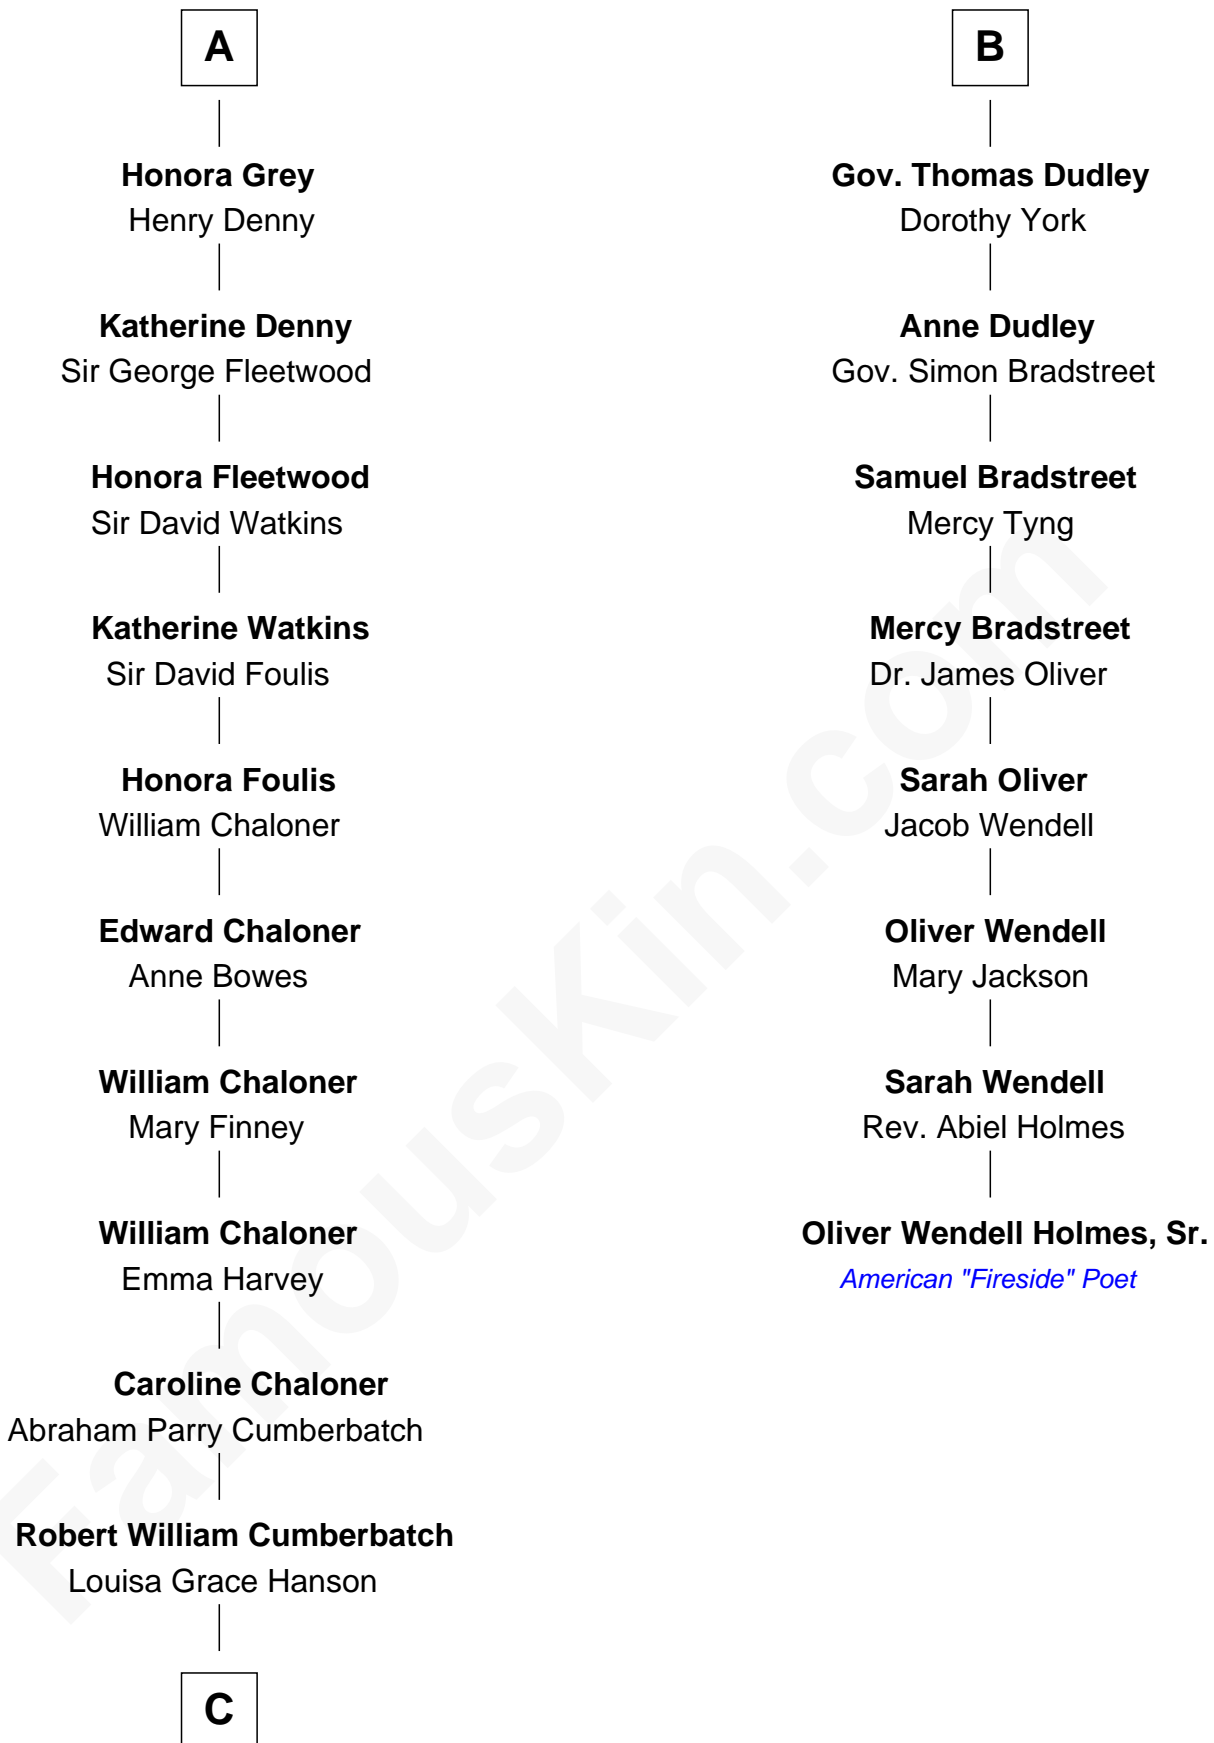

# FamousKin.com Relationship Chart of

**Benedict Cumberbatch**

*Movie, Television and Stage Actor*

14th cousin 6 times removed of

**Oliver Wendell Holmes, Sr.**

*American "Fireside" Poet*

**C**

Henry Alfred Cumberbatch

Hélène Gertrude Rees

Henry Carlton Cumberbatch

Pauline Ellen Laing Congdon

Timothy Carlton Congdon Cumberbatch

Wanda Ventham

**Benedict Cumberbatch**

*Movie, Television and Stage Actor*

FamousKin.com