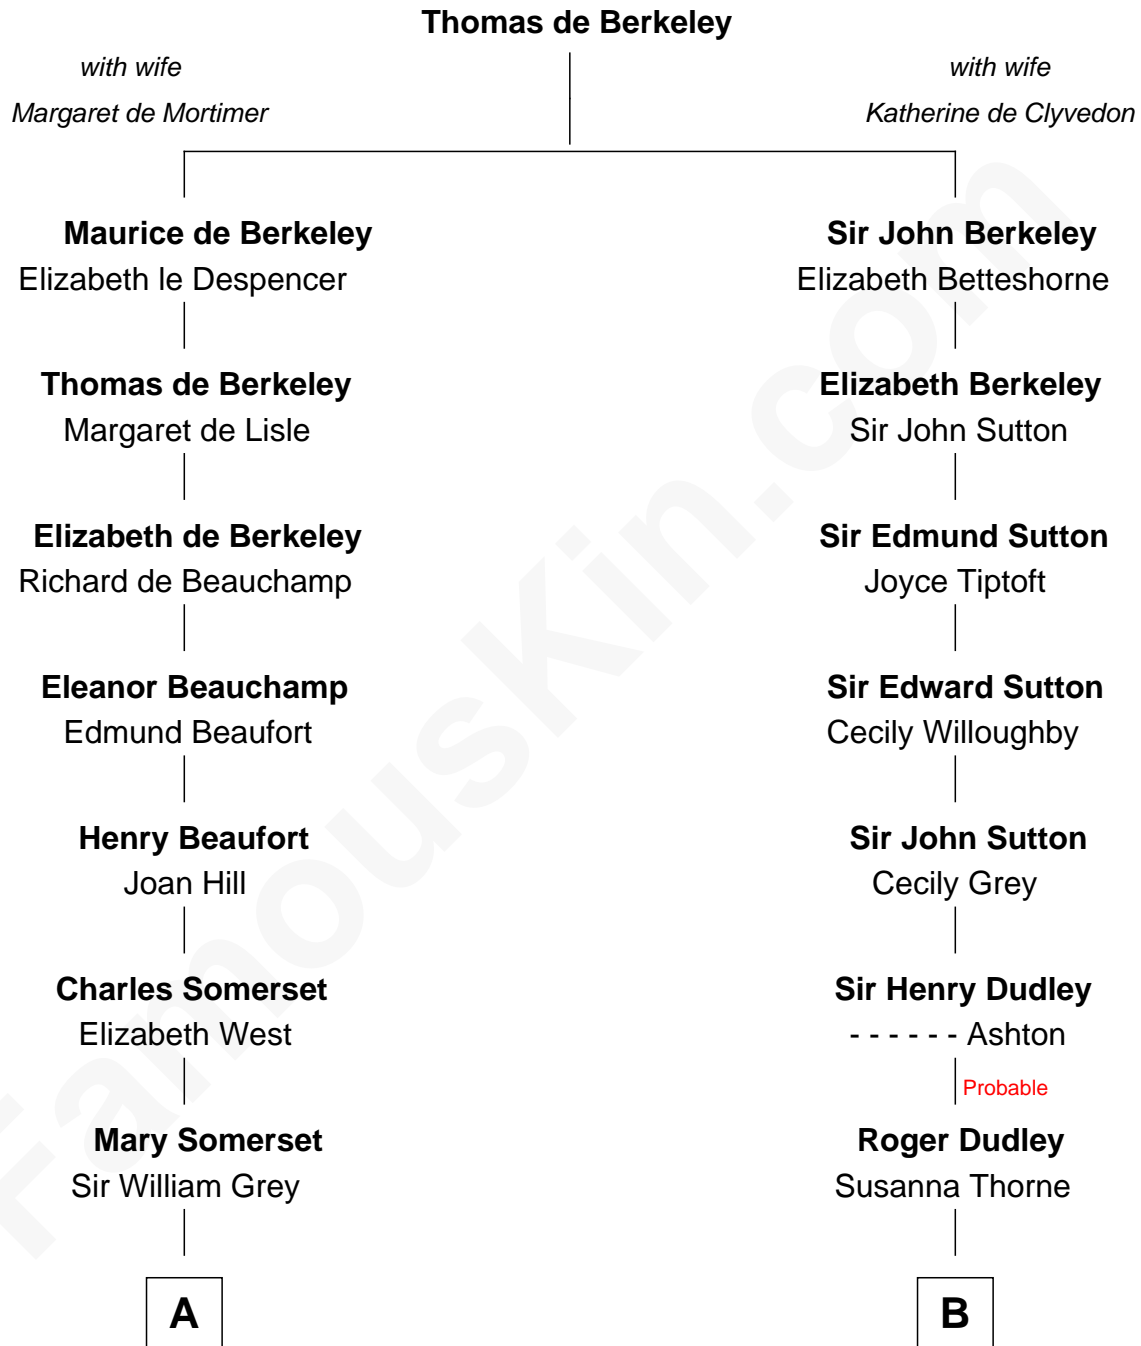

# FamousKin.com Relationship Chart of

**Benedict Cumberbatch**

*Movie, Television and Stage Actor*

14th cousin 6 times removed of

**Oliver Wendell Holmes, Sr.**

*American "Fireside" Poet*

**C**

Henry Alfred Cumberbatch

Hélène Gertrude Rees

Henry Carlton Cumberbatch

Pauline Ellen Laing Congdon

Timothy Carlton Congdon Cumberbatch

Wanda Ventham

**Benedict Cumberbatch**

*Movie, Television and Stage Actor*

FamousKin.com