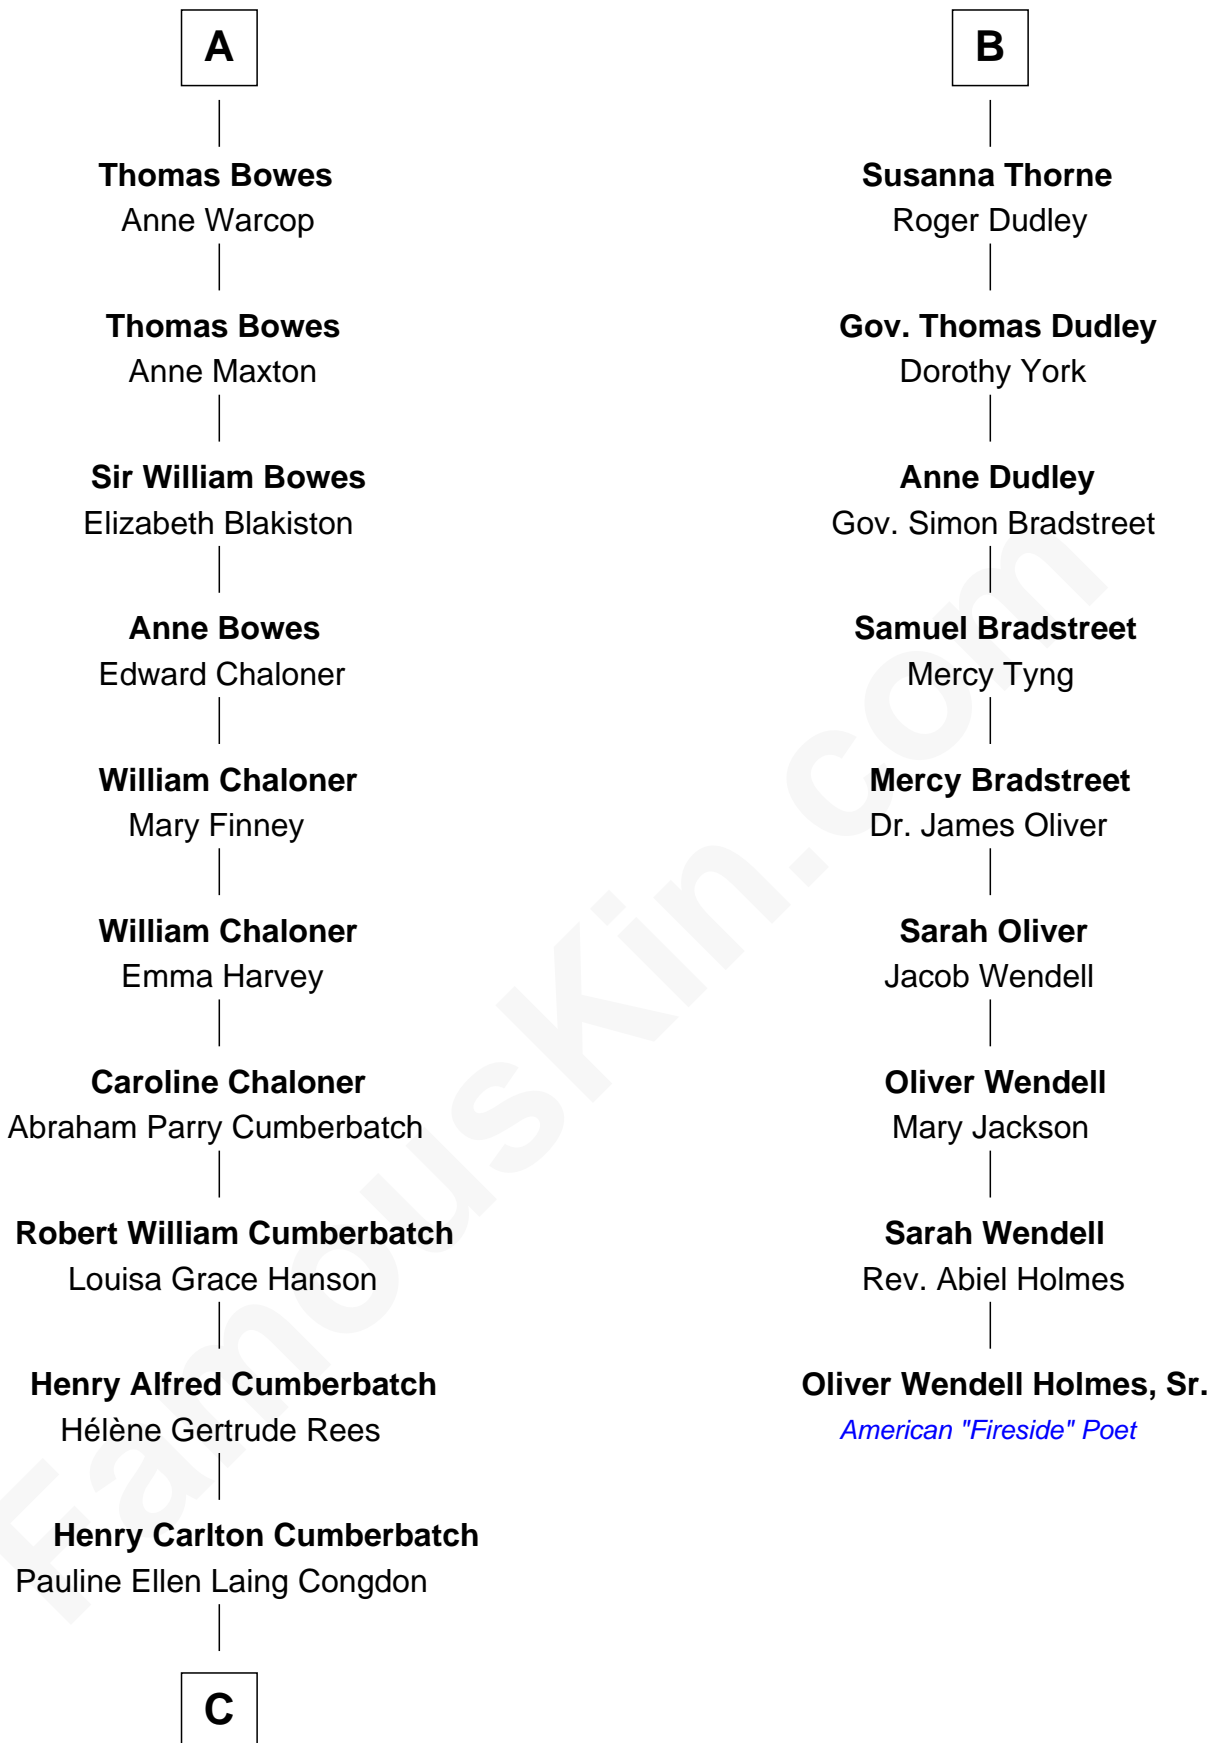

FamousKin.com Relationship Chart of

Benedict Cumberbatch

Movie, Television and Stage Actor

15th cousin 3 times removed of

Oliver Wendell Holmes, Sr.

American "Fireside" Poet

Timothy Carlton Congdon Cumberbatch

Wanda Ventham

Benedict Cumberbatch

Movie, Television and Stage Actor

FamousKin.com