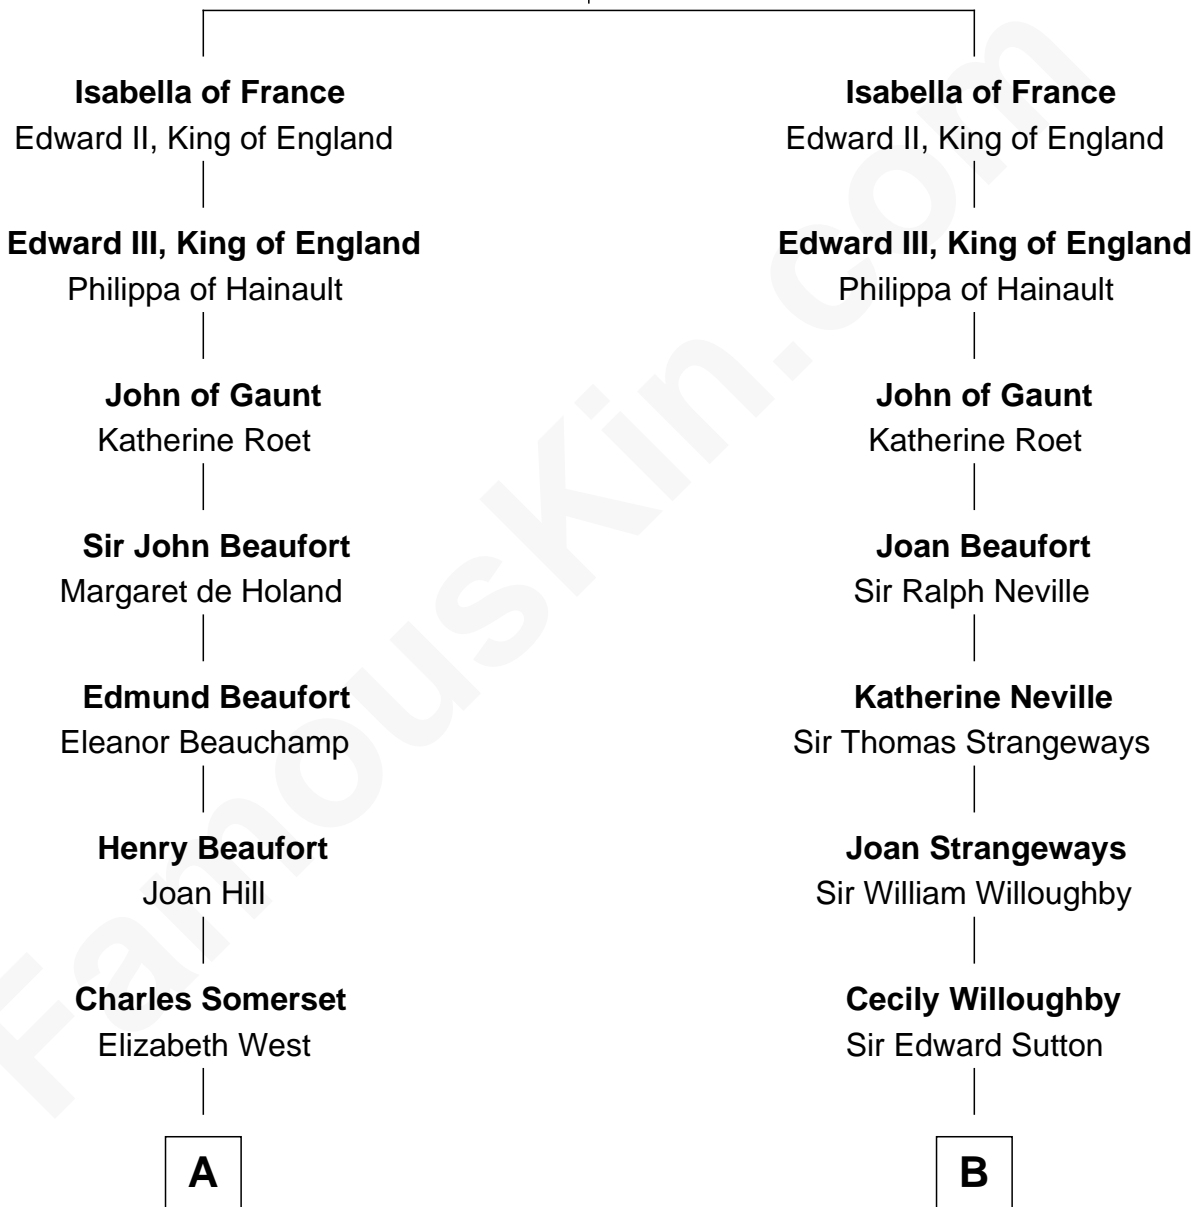

FamousKin.com Relationship Chart of

Benedict Cumberbatch
Movie, Television and Stage Actor

17th cousin 4 times removed of

Oliver Wendell Holmes, Sr.
American "Fireside" Poet

King Philip IV of France
Joan of Navarre

C

Robert William Cumberbatch

Louisa Grace Hanson

Henry Alfred Cumberbatch

Hélène Gertrude Rees

Henry Carlton Cumberbatch

Pauline Ellen Laing Congdon

Timothy Carlton Congdon Cumberbatch