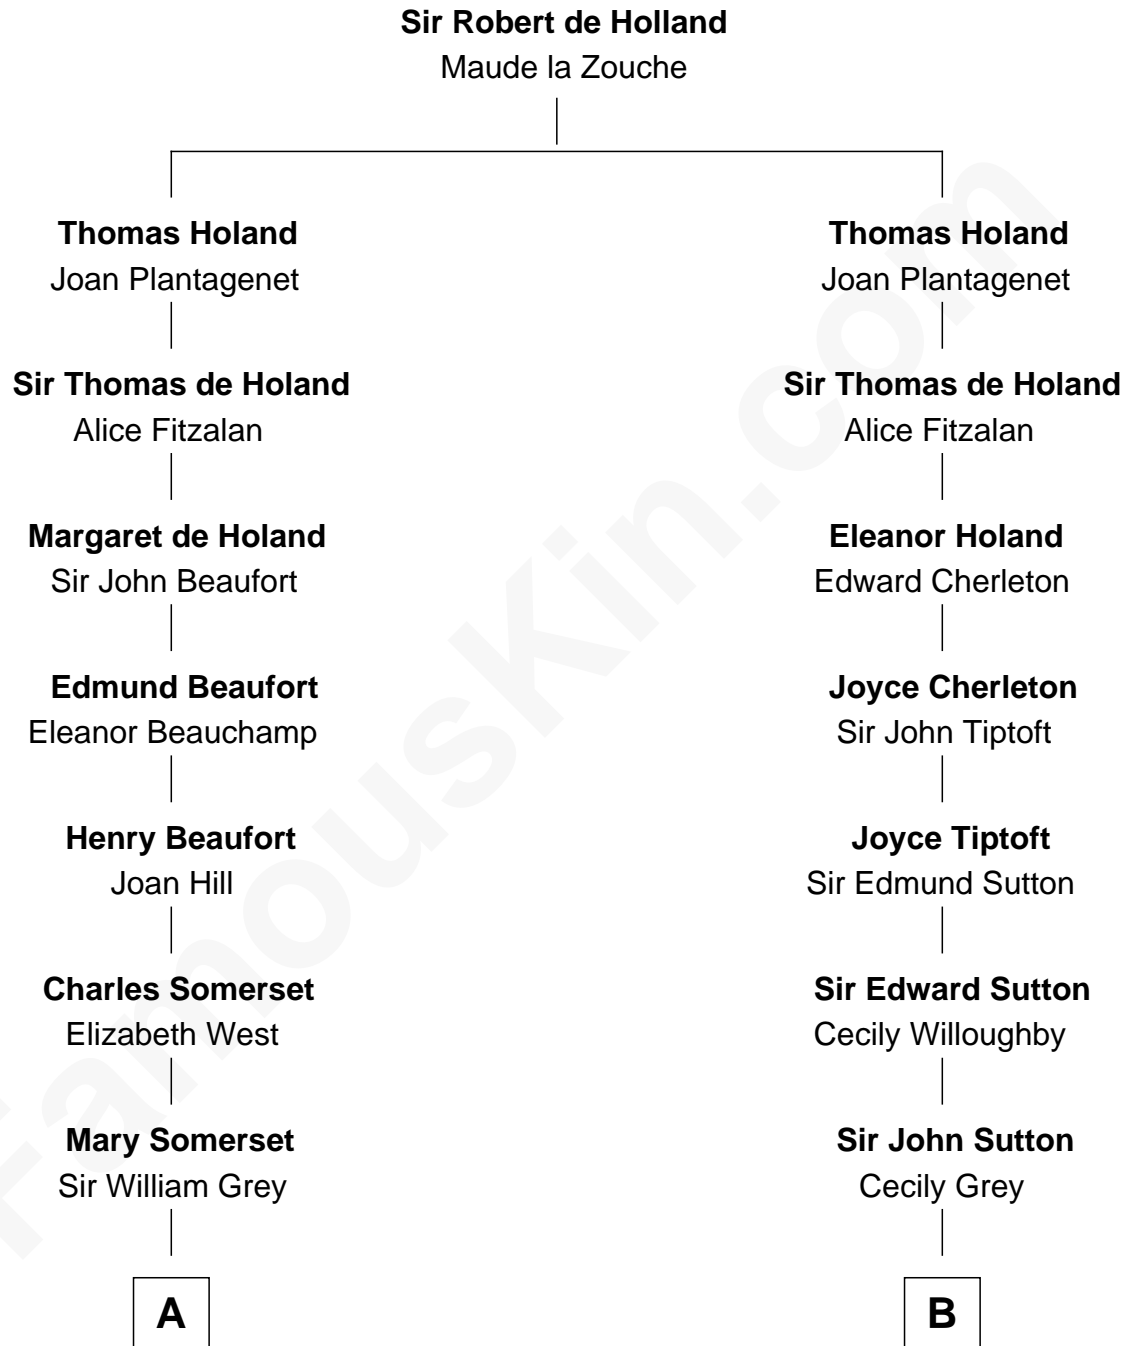

FamousKin.com Relationship Chart of

Benedict Cumberbatch
Movie, Television and Stage Actor

16th cousin 4 times removed of

Oliver Wendell Holmes, Sr.
American "Fireside" Poet

C

Henry Alfred Cumberbatch

Hélène Gertrude Rees