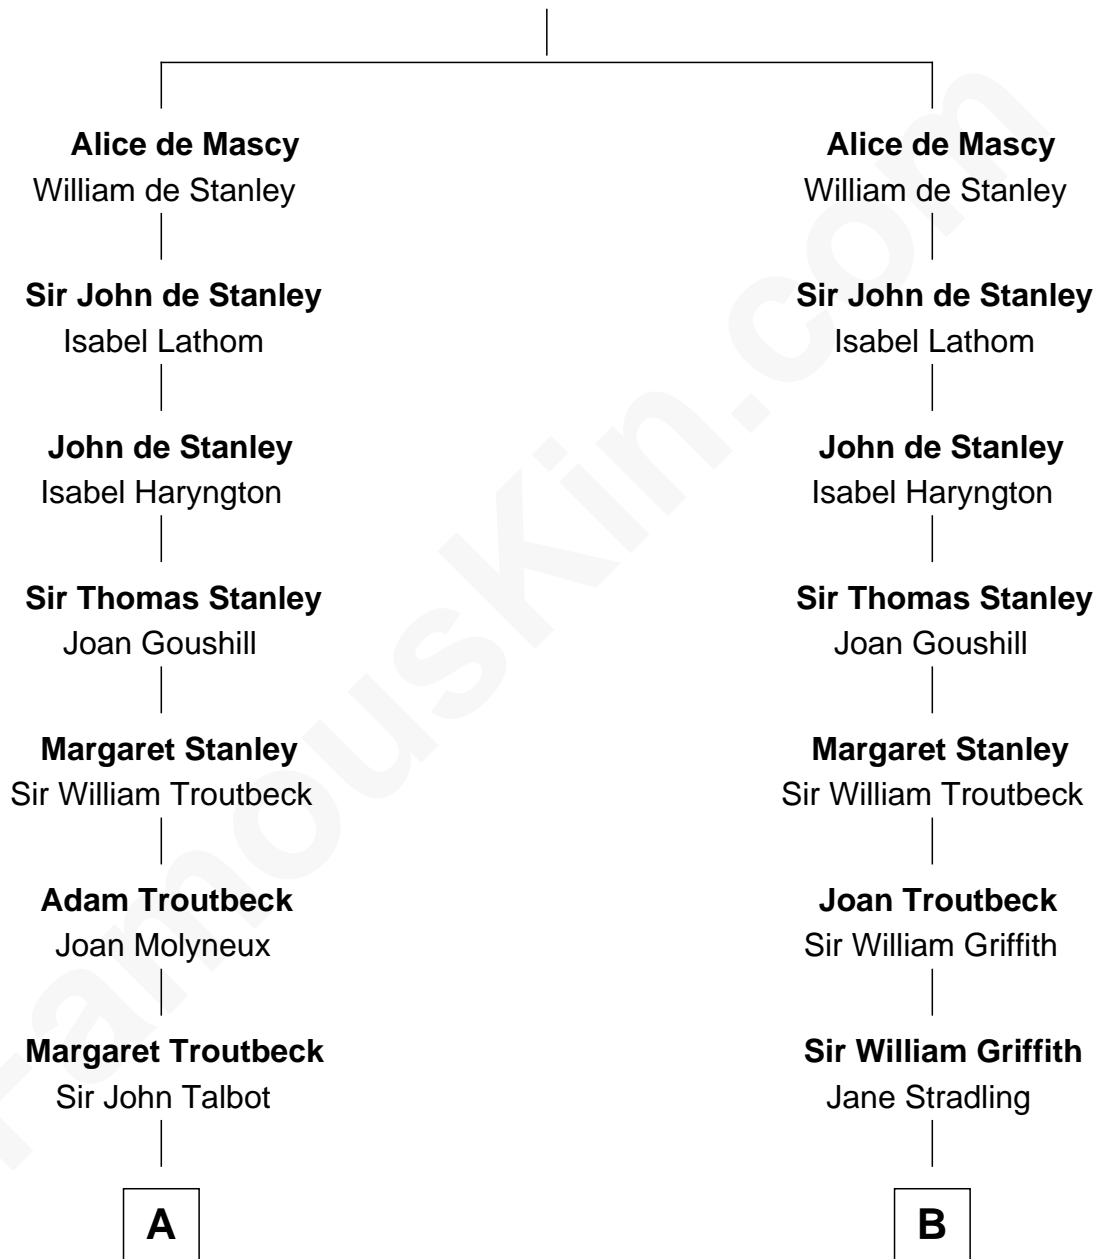

FamousKin.com Relationship Chart of

Benedict Cumberbatch
Movie, Television and Stage Actor

16th cousin 4 times removed of

Oliver Wendell Holmes, Sr.
American "Fireside" Poet

Hugh de Mascy

C

Henry Alfred Cumberbatch

Hélène Gertrude Rees

Henry Carlton Cumberbatch

Pauline Ellen Laing Congdon

Timothy Carlton Congdon Cumberbatch

Wanda Ventham

Benedict Cumberbatch

Movie, Television and Stage Actor

FamousKin.com