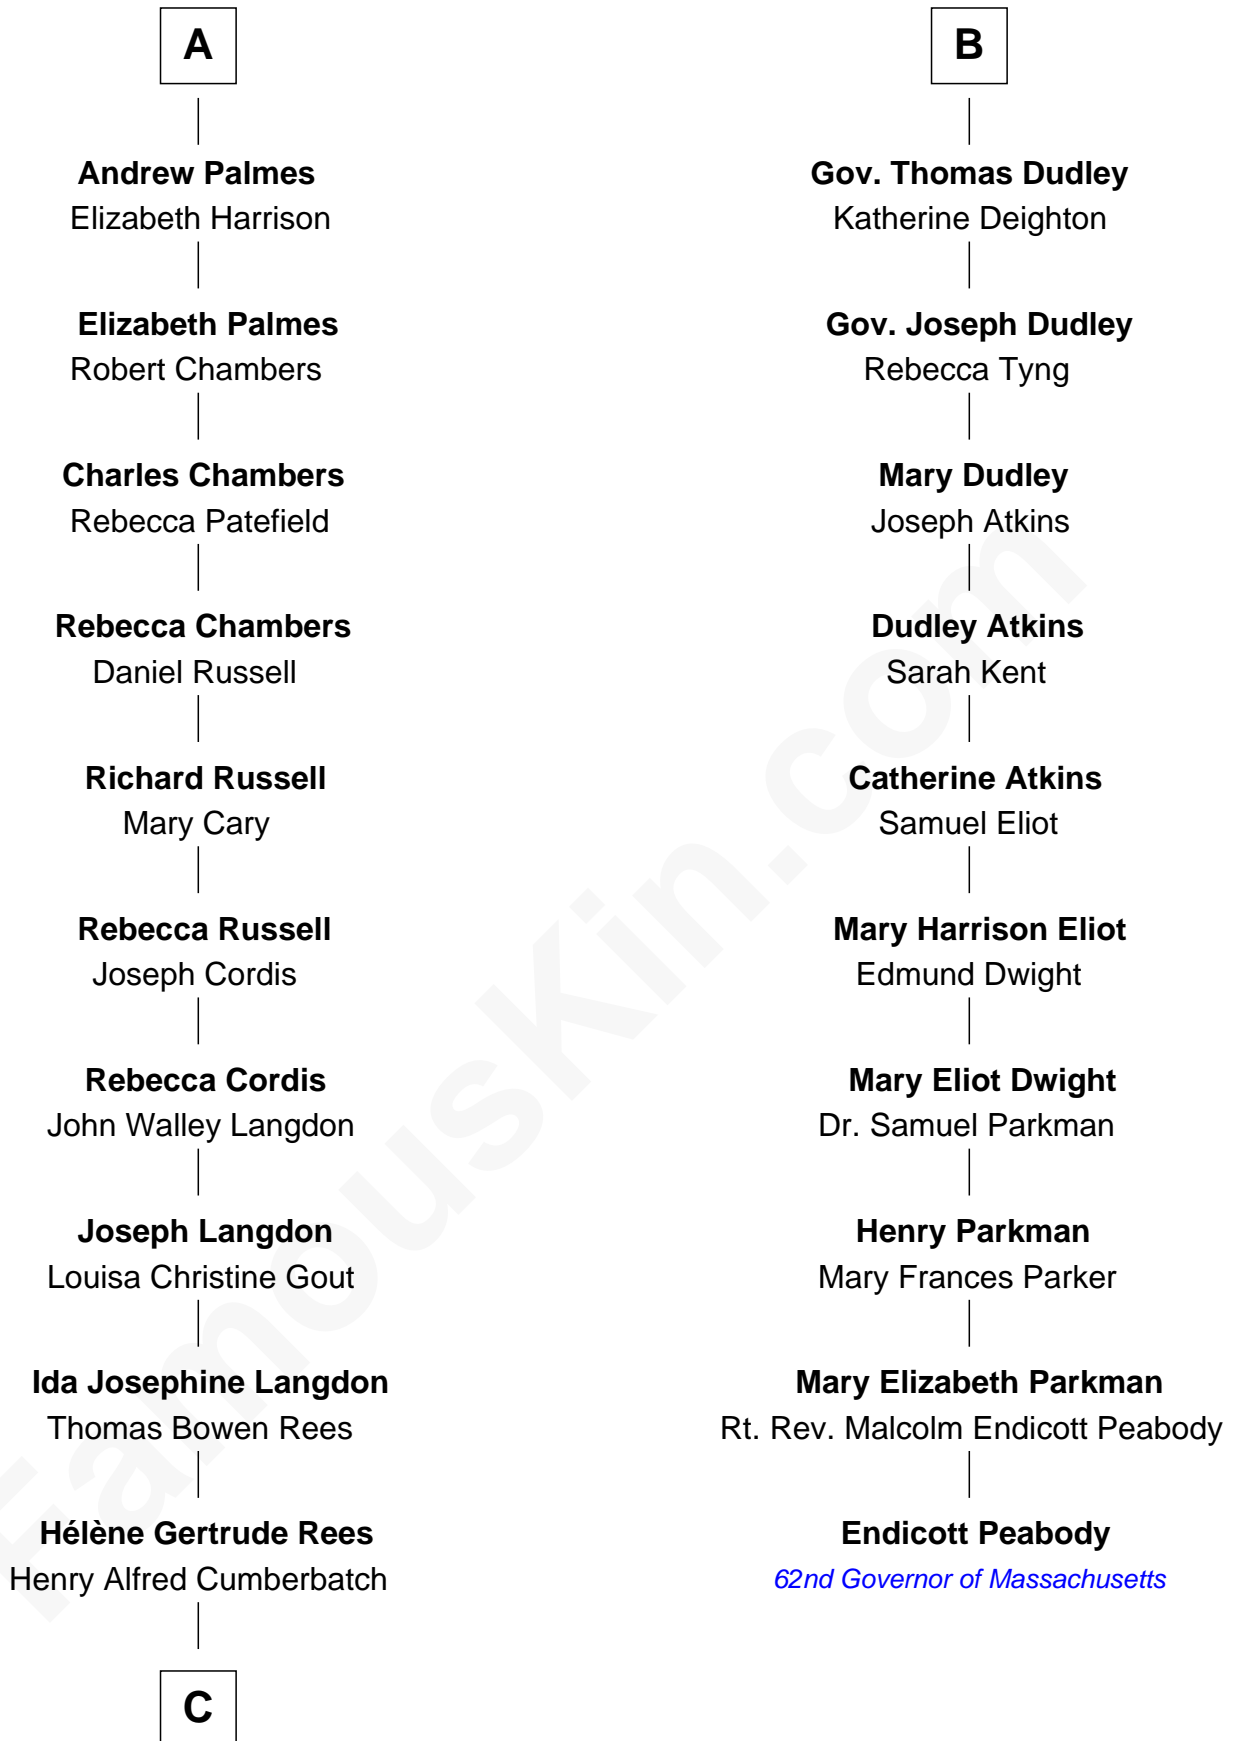

# FamousKin.com Relationship Chart of

**Benedict Cumberbatch**  
*Movie, Television and Stage Actor*

16th cousin 3 times removed of

**Endicott Peabody**  
*62nd Governor of Massachusetts*

**C**

Henry Carlton Cumberbatch