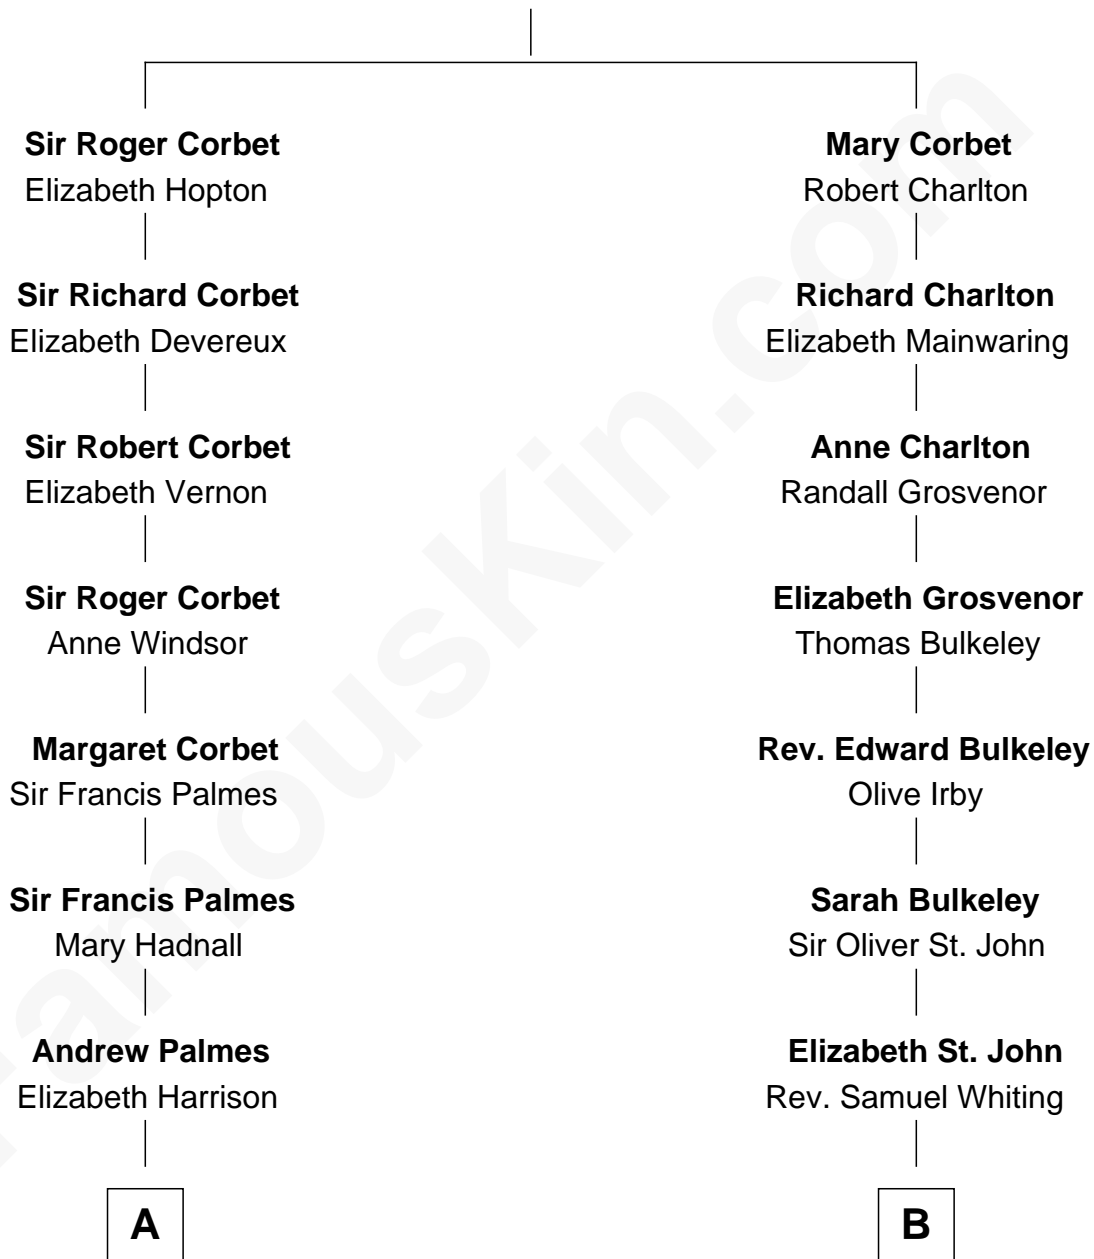

FamousKin.com

Relationship Chart of

Benedict Cumberbatch

Movie, Television and Stage Actor

16th cousin 2 times removed of

Endicott Peabody

62nd Governor of Massachusetts

Sir Robert Corbet

Margaret - - - - -

Timothy Carlton Congdon Cumberbatch

Wanda Ventham

Benedict Cumberbatch

Movie, Television and Stage Actor

FamousKin.com