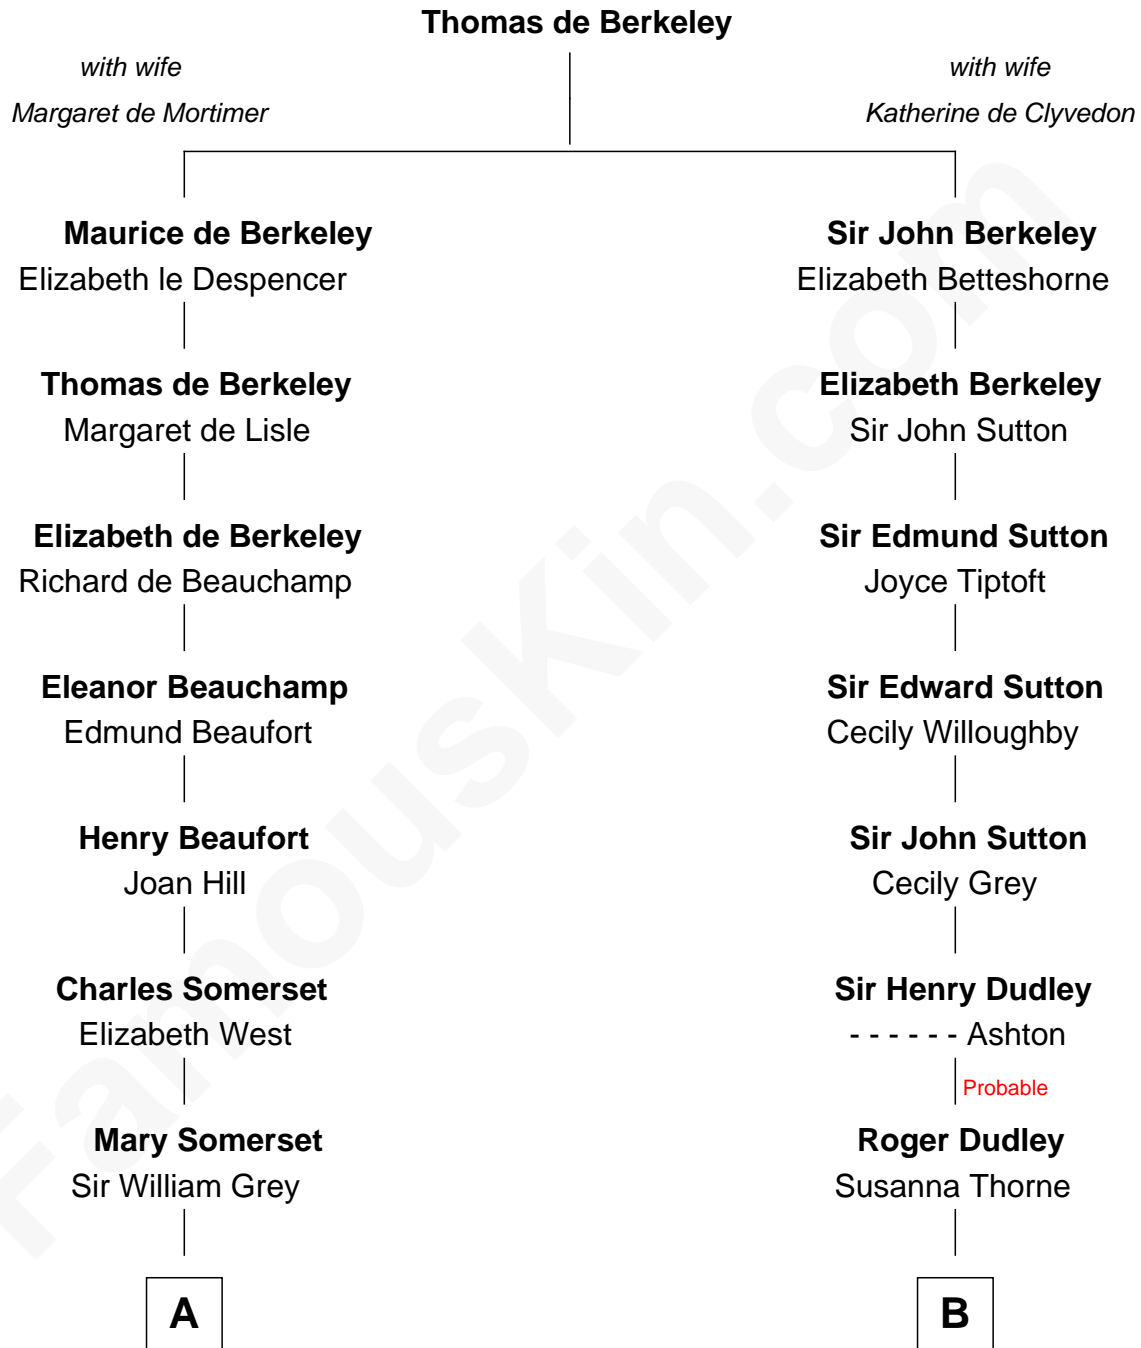

# FamousKin.com Relationship Chart of

**Benedict Cumberbatch**  
Movie, Television and Stage Actor

16th cousin 4 times removed of

**Endicott Peabody**  
62nd Governor of Massachusetts

**C**

Henry Alfred Cumberbatch

Hélène Gertrude Rees

Henry Carlton Cumberbatch

Pauline Ellen Laing Congdon

Timothy Carlton Congdon Cumberbatch

Wanda Ventham

**Benedict Cumberbatch**

*Movie, Television and Stage Actor*

FamousKin.com