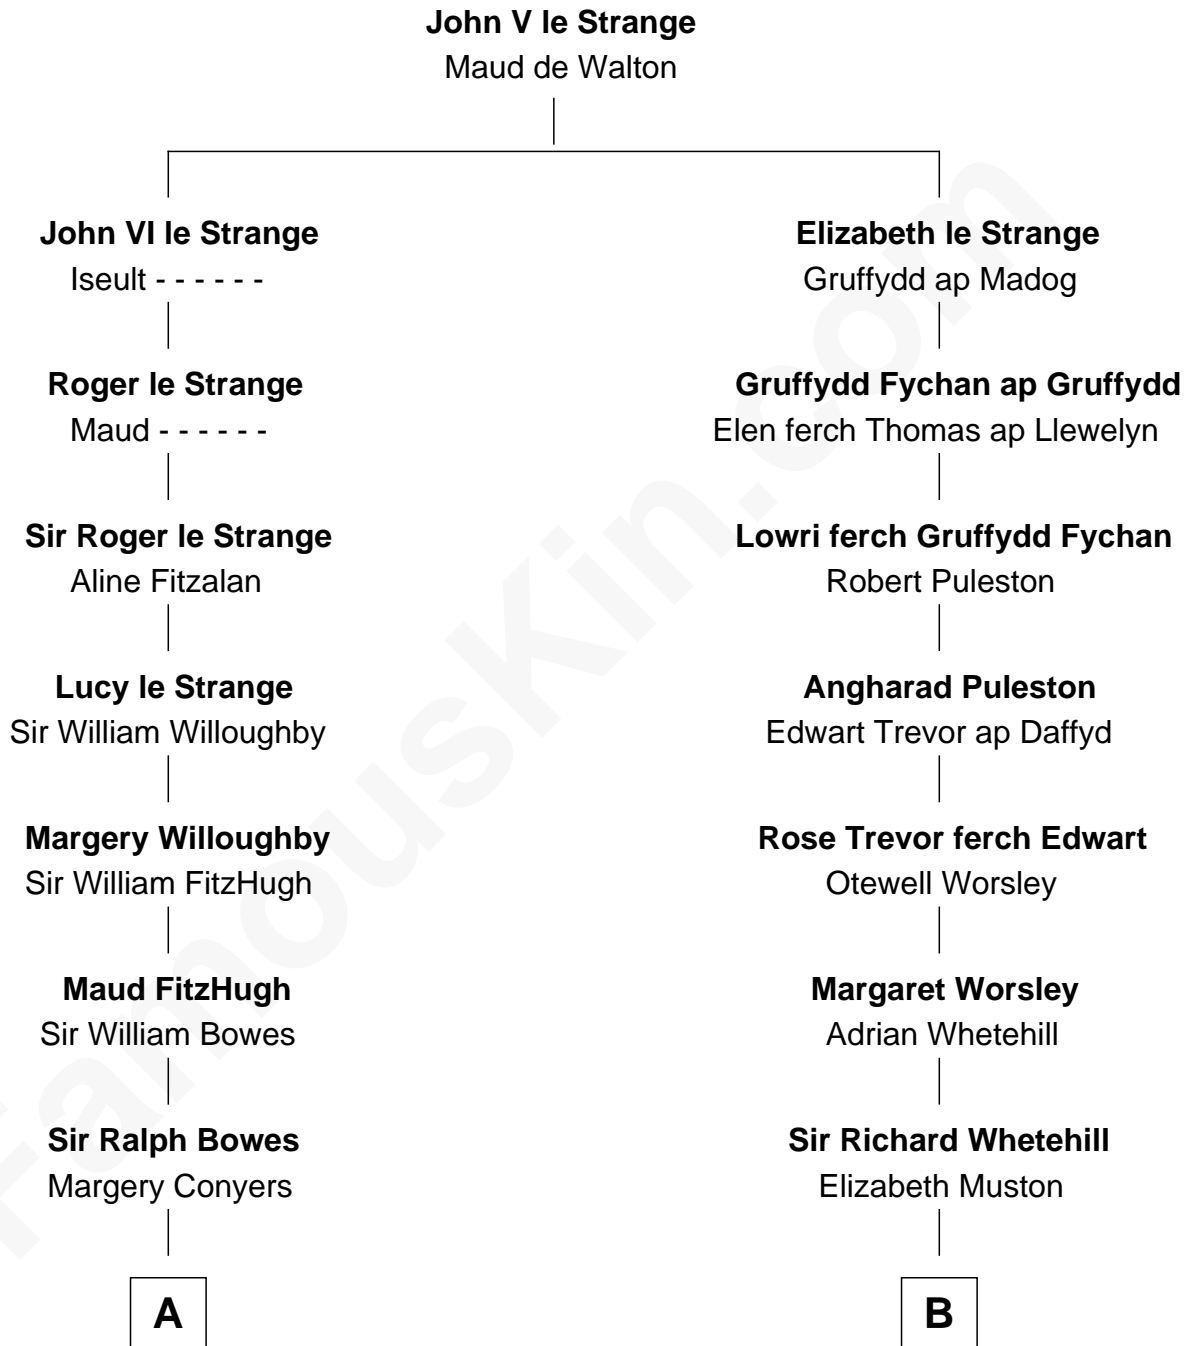

FamousKin.com

Relationship Chart of

Benedict Cumberbatch

Movie, Television and Stage Actor

18th cousin 2 times removed of

Endicott Peabody

62nd Governor of Massachusetts

FamousKin.com