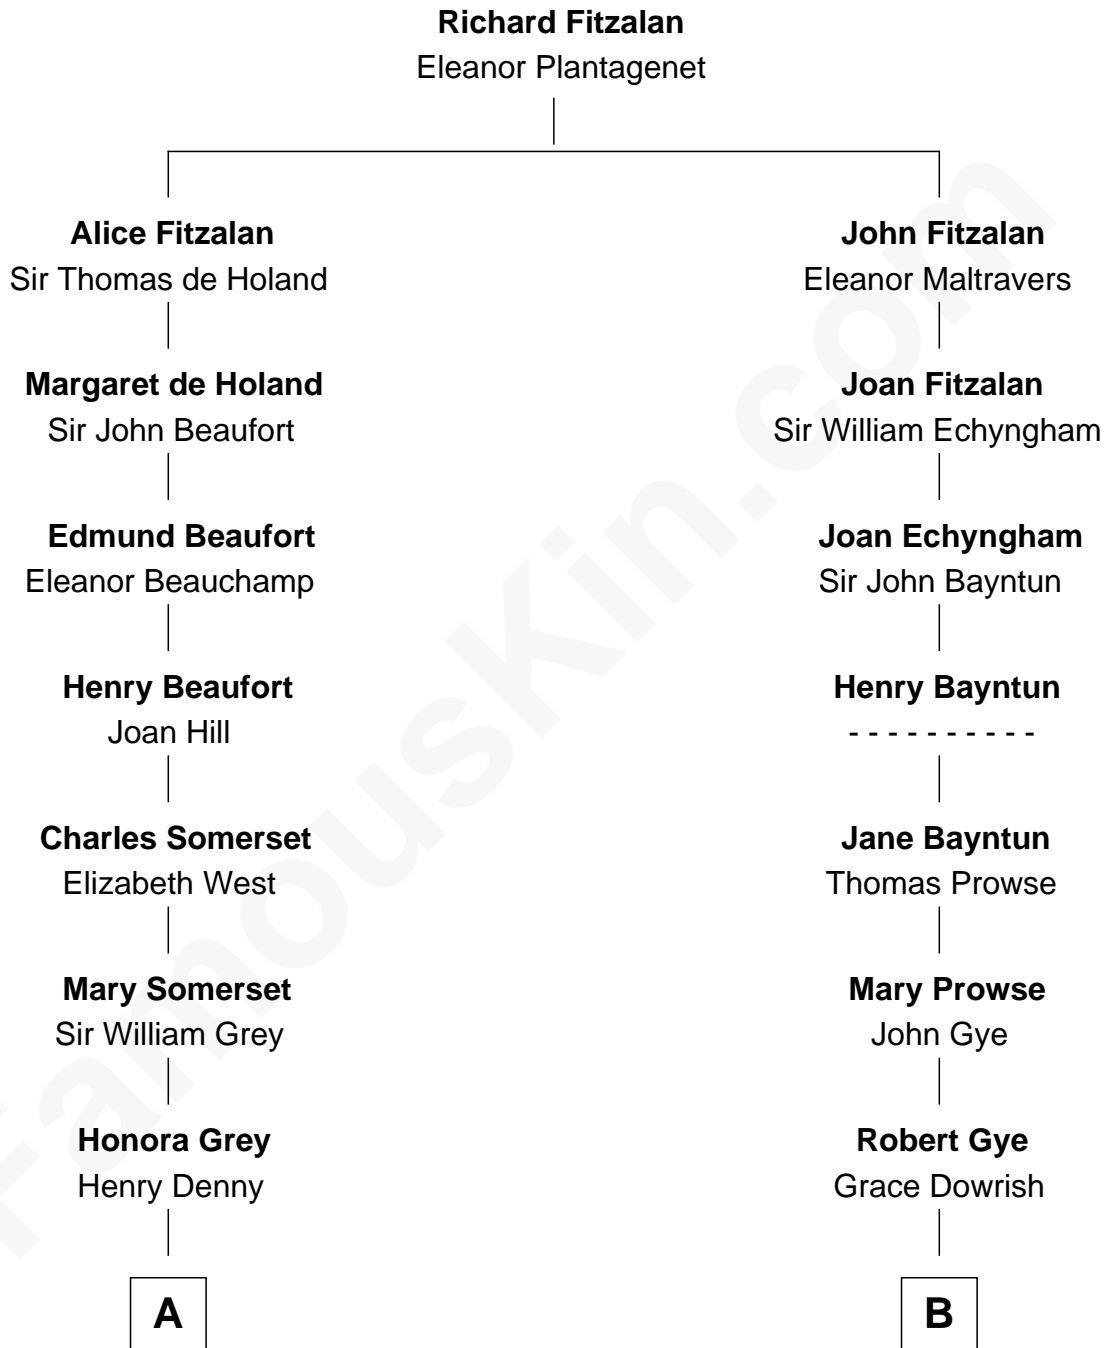

FamousKin.com Relationship Chart of

Benedict Cumberbatch
Movie, Television and Stage Actor

17th cousin 2 times removed of

Endicott Peabody
62nd Governor of Massachusetts

C

Henry Carlton Cumberbatch

Pauline Ellen Laing Congdon