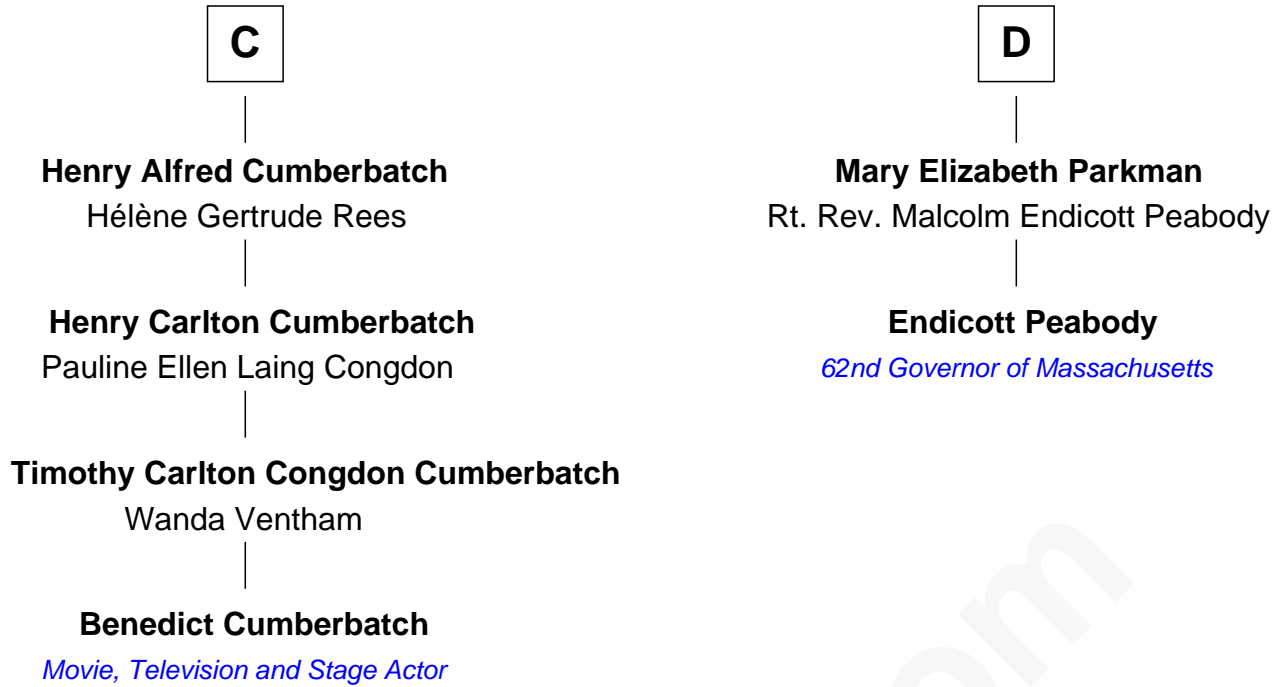

FamousKin.com

Relationship Chart of

Benedict Cumberbatch

Movie, Television and Stage Actor

18th cousin 2 times removed of

Endicott Peabody

62nd Governor of Massachusetts

Eudo la Zouche
Milicent de Cantilupe

Eve la Zouche
Sir Maurice de Berkeley

Isabel de Berkeley
Sir Robert de Clifford

Sir Roger de Clifford
Maud de Beauchamp

Katherine de Clifford
Sir Ralph de Greystoke

Joan de Greystoke
Sir William Bowes

Sir William Bowes
Maud FitzHugh

Sir Ralph Bowes
Margery Conyers

A

Eve la Zouche
Sir Maurice de Berkeley

Thomas de Berkeley
Katherine de Clyvedon

Sir John Berkeley
Elizabeth Betteshorne

Elizabeth Berkeley
Sir John Sutton

Sir Edmund Sutton
Joyce Tiptoft

Sir Edward Sutton
Cecily Willoughby

Sir John Sutton
Cecily Grey

B

FamousKin.com