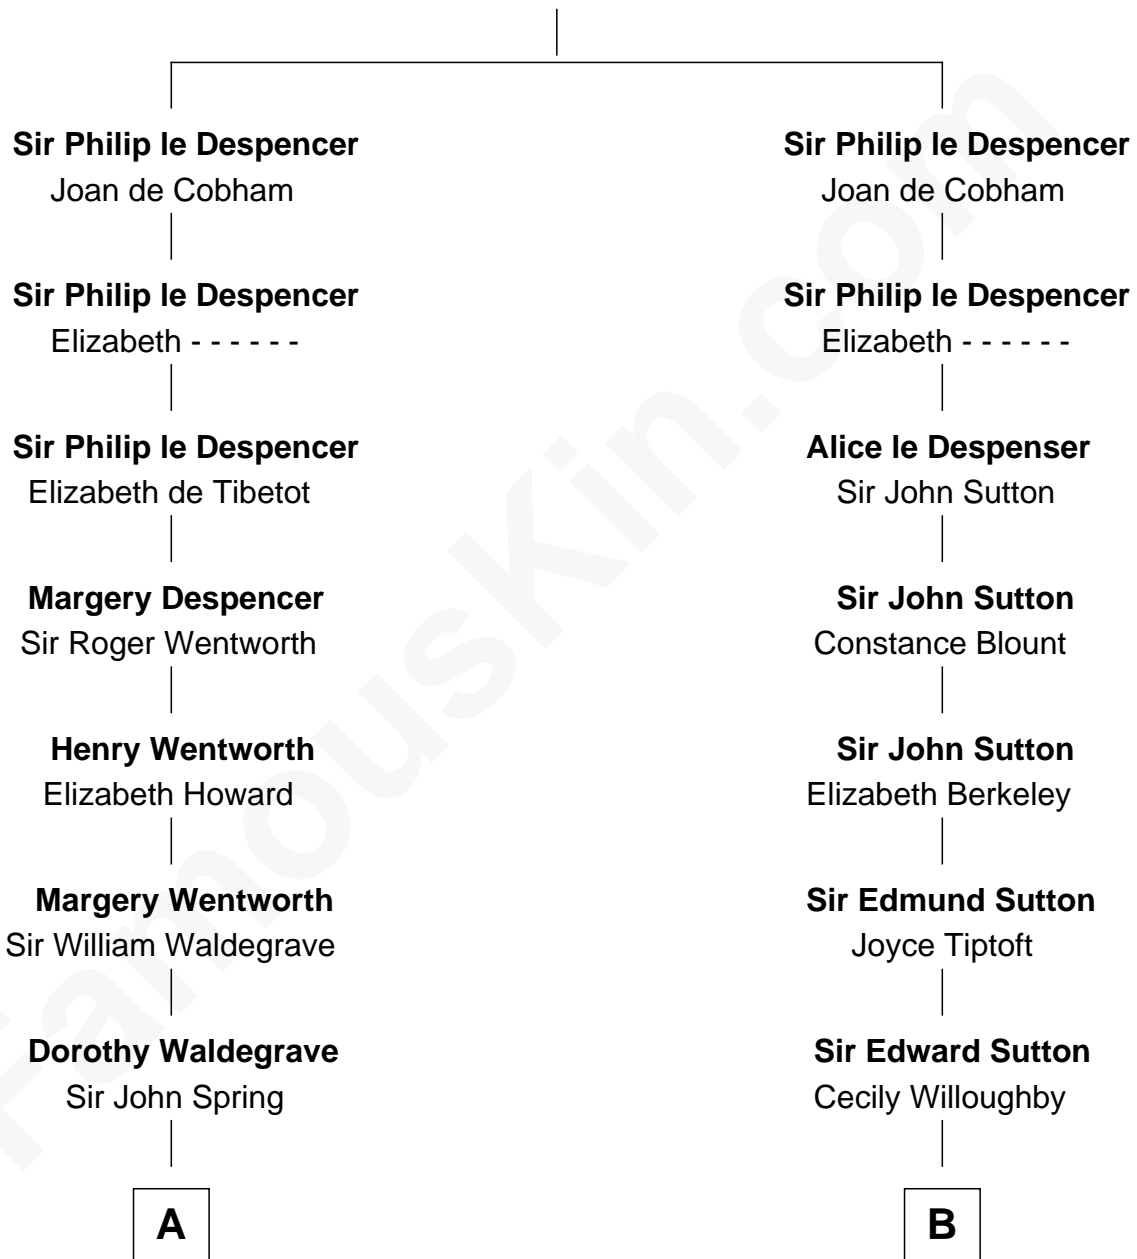

FamousKin.com Relationship Chart of

Benedict Cumberbatch
Movie, Television and Stage Actor

19th cousin 1 time removed of

Endicott Peabody
62nd Governor of Massachusetts

Sir Philip le Despencer
Margaret de Goushill