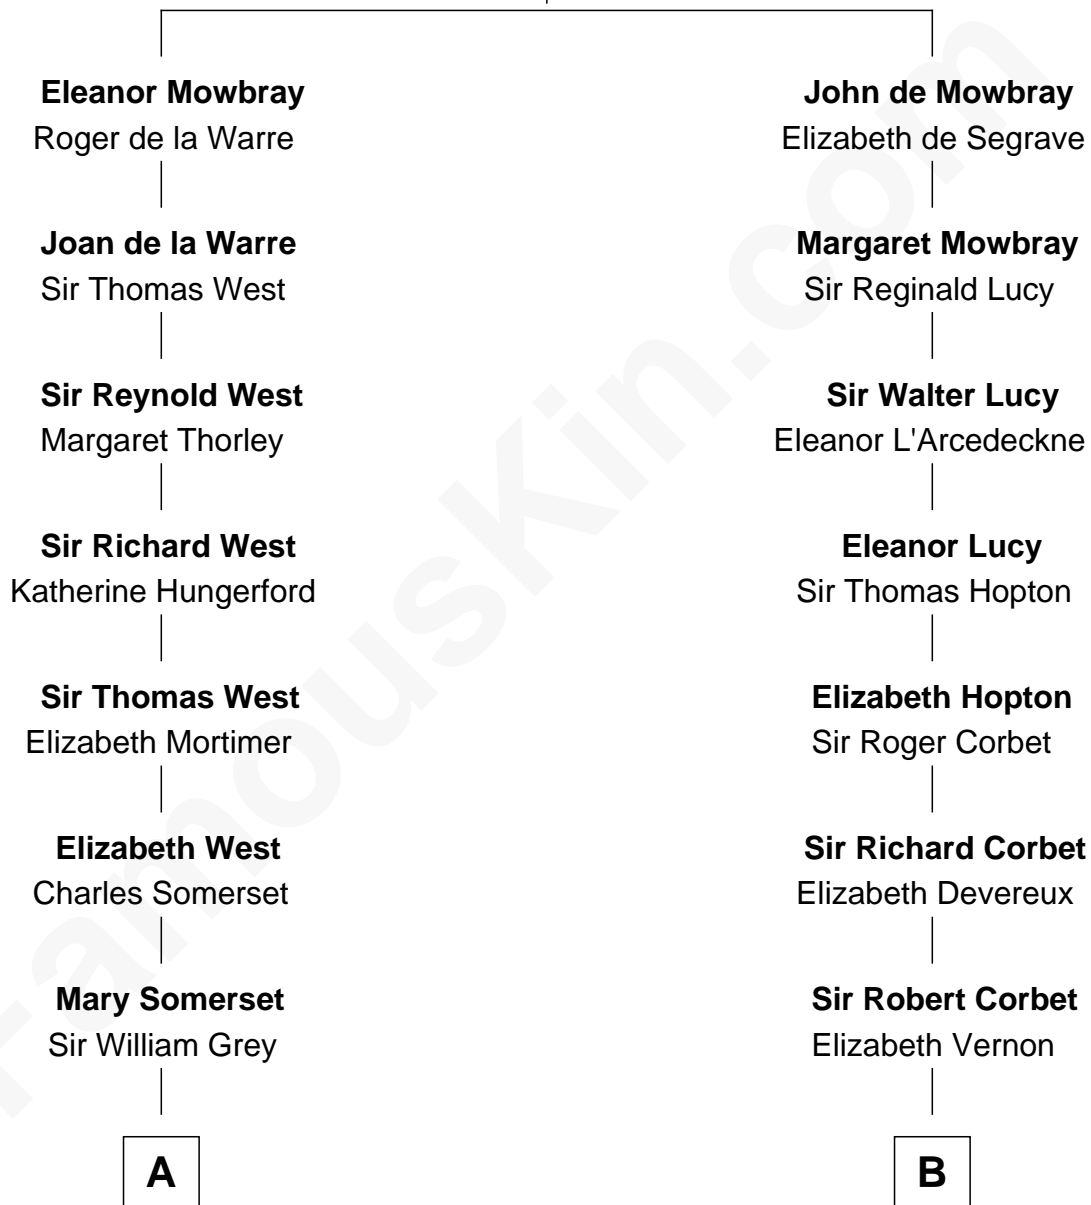

FamousKin.com

Relationship Chart of

Benedict Cumberbatch

Movie, Television and Stage Actor

17th cousin 3 times removed of

James Russell Lowell

American "Fireside" Poet

John de Mowbray

Joan of Lancaster

C

Henry Alfred Cumberbatch

Hélène Gertrude Rees

Henry Carlton Cumberbatch

Pauline Ellen Laing Congdon

Timothy Carlton Congdon Cumberbatch

Wanda Ventham