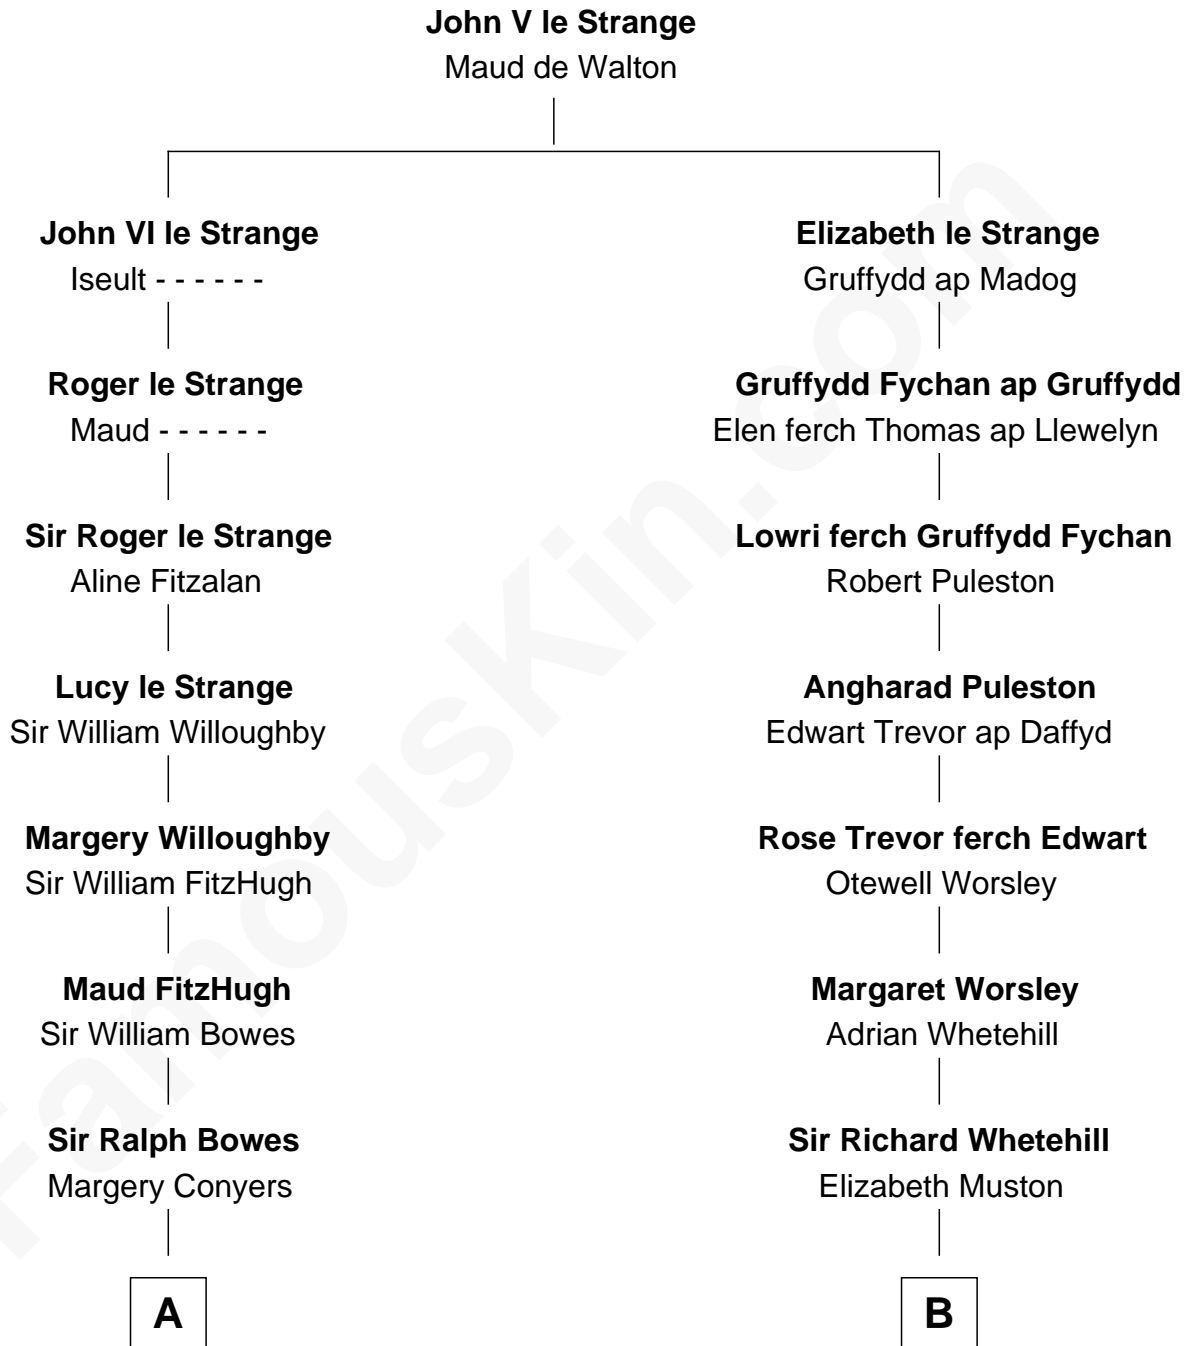

## Relationship Chart of

**Benedict Cumberbatch**

*Movie, Television and Stage Actor*

16th cousin 4 times removed of

**James Russell Lowell**

*American "Fireside" Poet*

**C**

Henry Alfred Cumberbatch