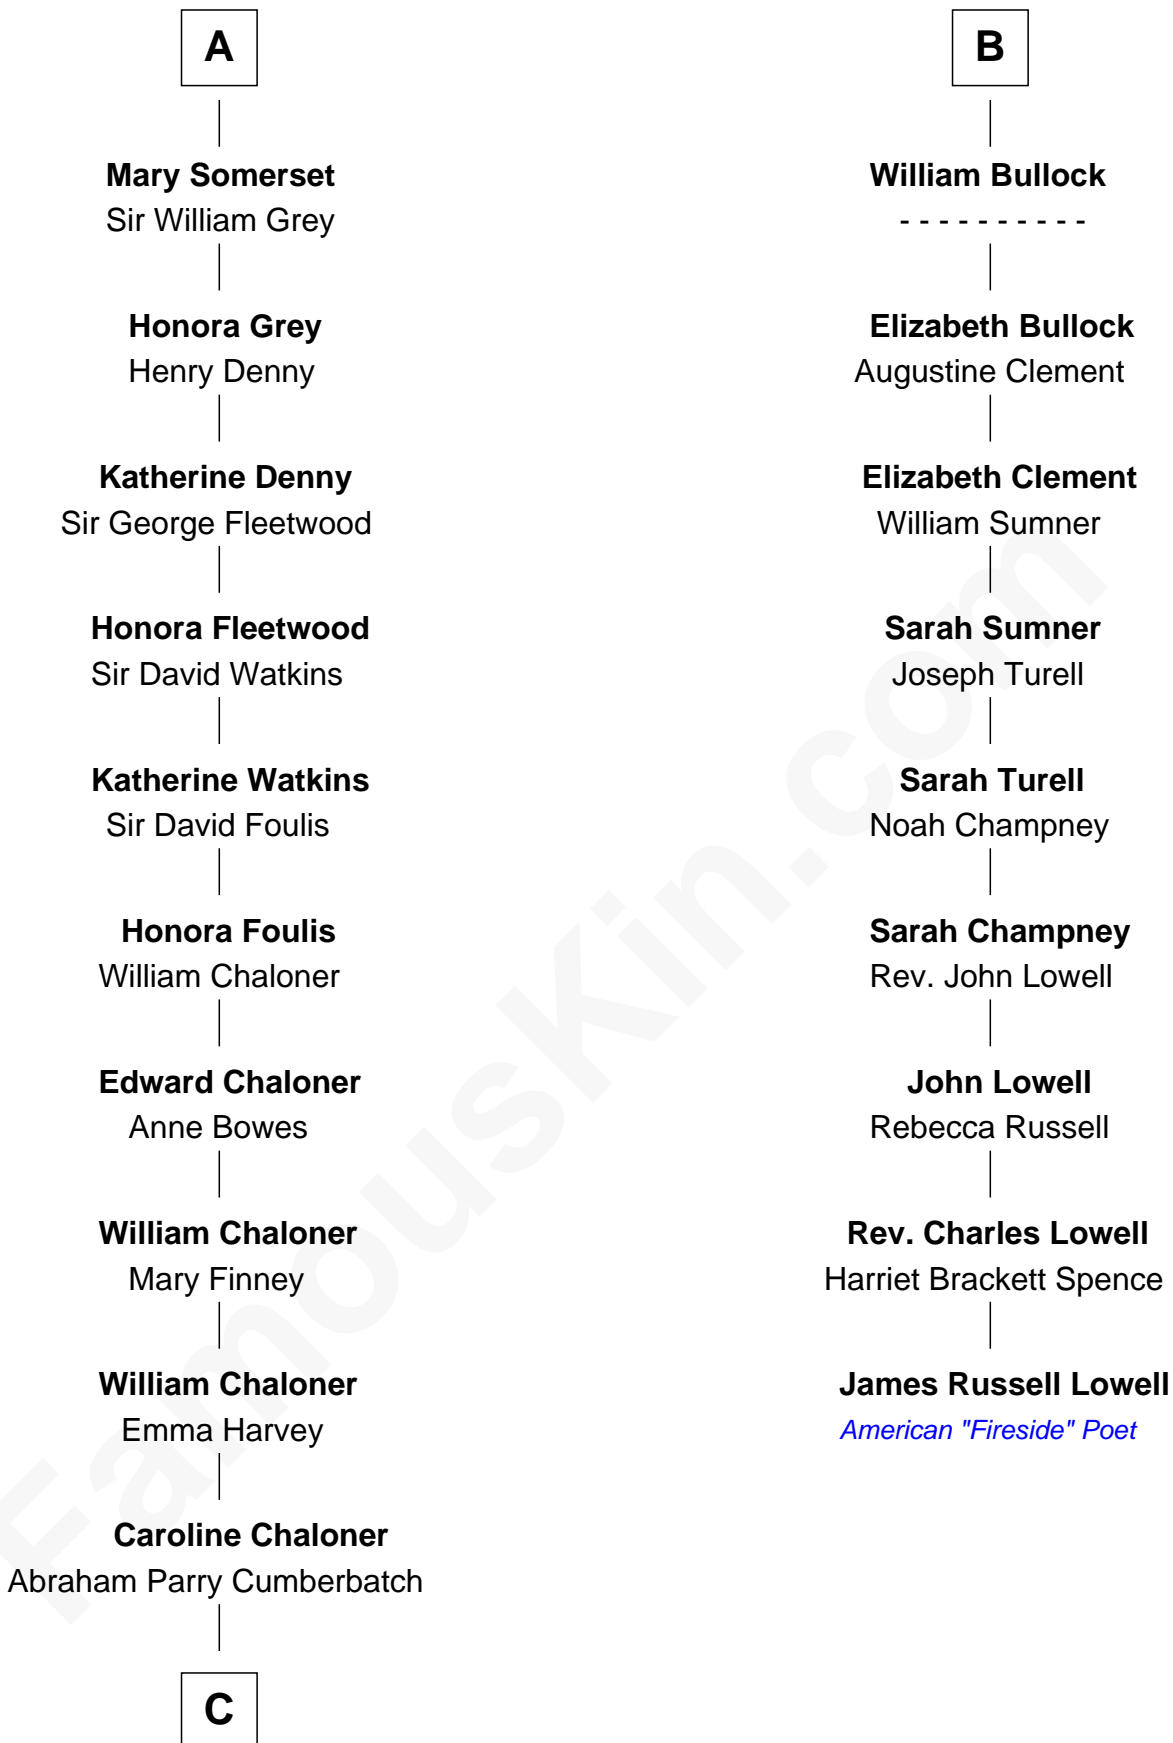

FamousKin.com

Relationship Chart of

Benedict Cumberbatch

Movie, Television and Stage Actor

15th cousin 6 times removed of

James Russell Lowell

American "Fireside" Poet

C

Robert William Cumberbatch

Louisa Grace Hanson

Henry Alfred Cumberbatch

Hélène Gertrude Rees

Henry Carlton Cumberbatch

Pauline Ellen Laing Congdon

Timothy Carlton Congdon Cumberbatch

Wanda Ventham