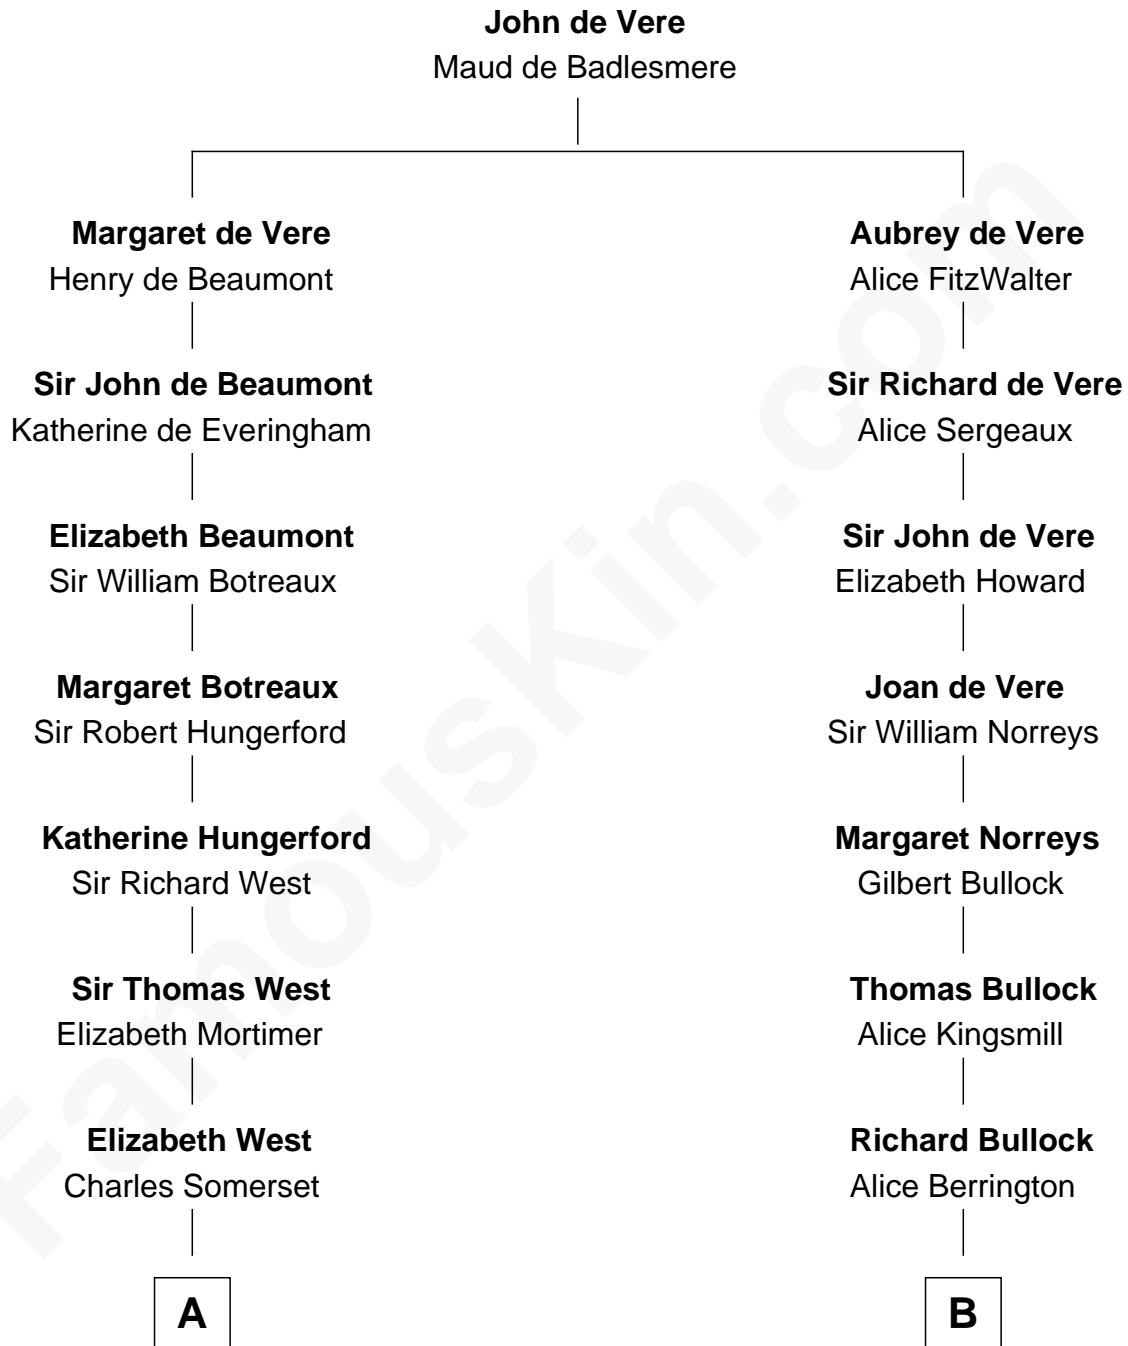

FamousKin.com

Relationship Chart of

Benedict Cumberbatch

Movie, Television and Stage Actor

15th cousin 6 times removed of

James Russell Lowell

American "Fireside" Poet

C

Robert William Cumberbatch

Louisa Grace Hanson

Henry Alfred Cumberbatch

Hélène Gertrude Rees

Henry Carlton Cumberbatch

Pauline Ellen Laing Congdon

Timothy Carlton Congdon Cumberbatch

Wanda Ventham