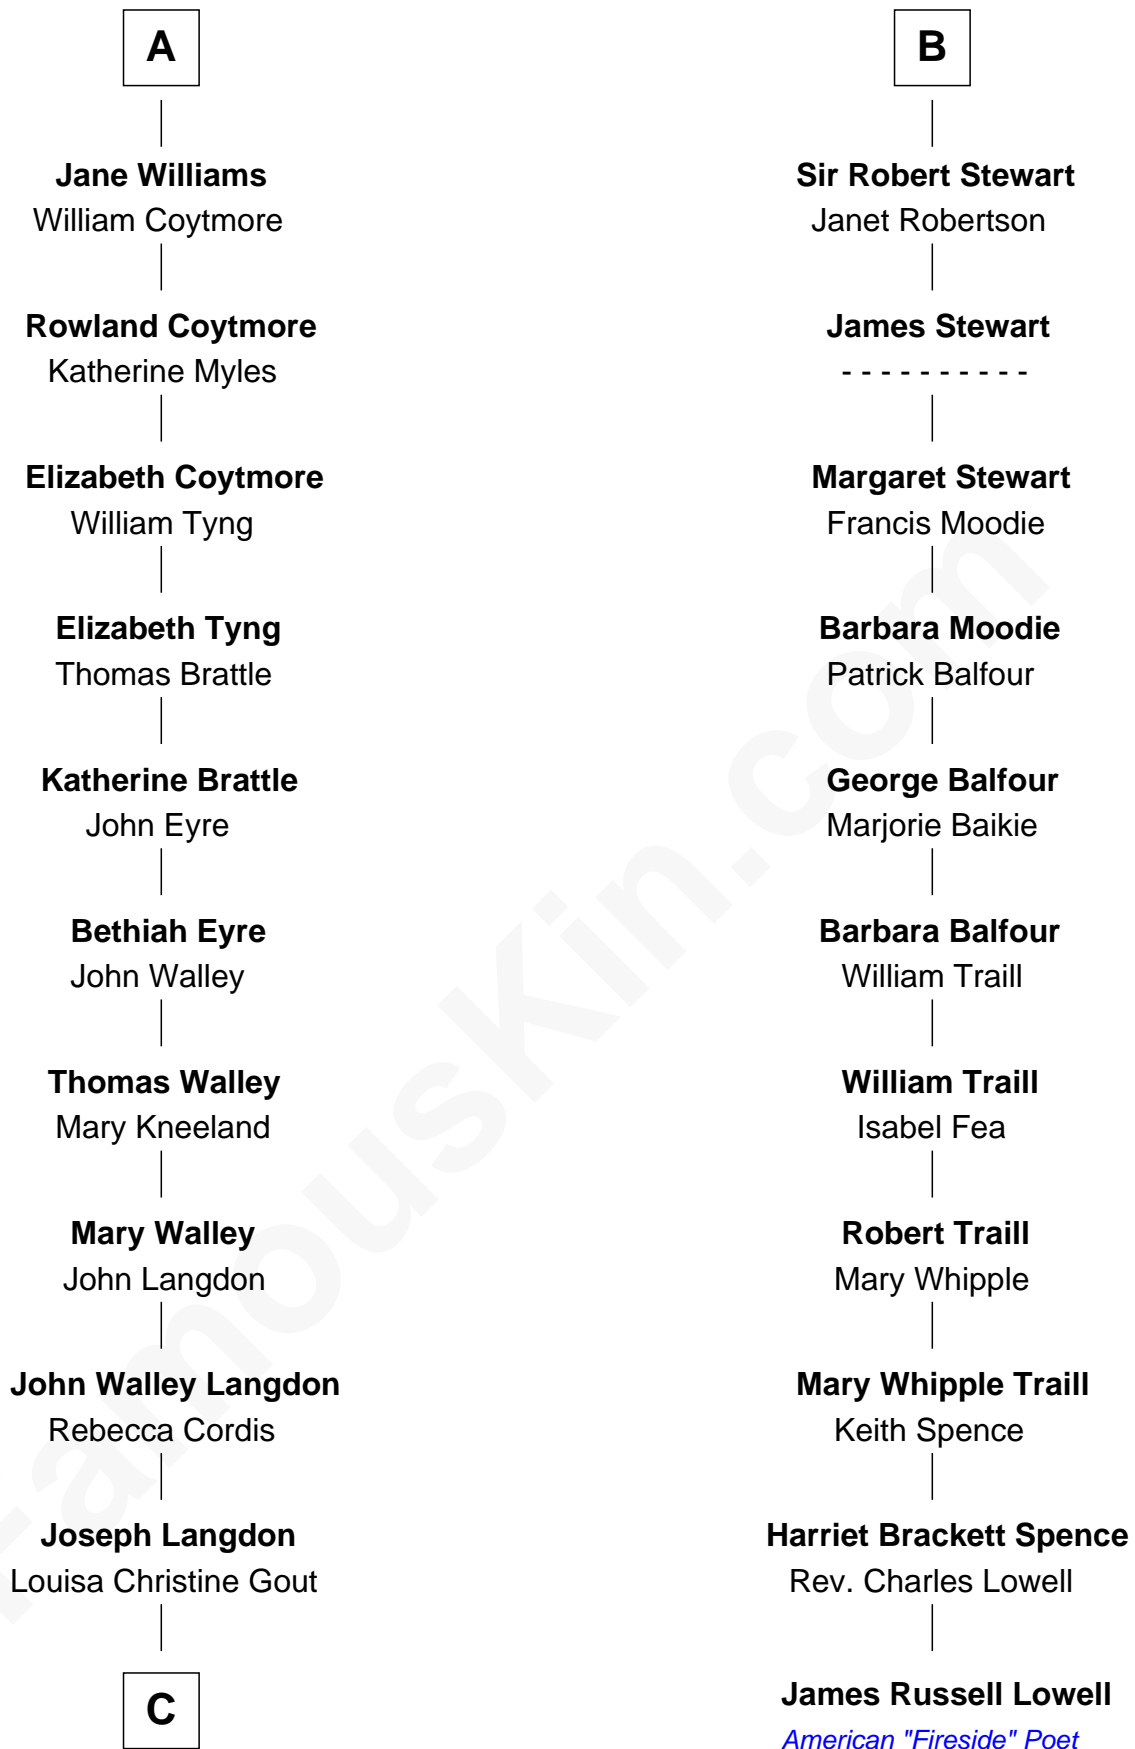

FamousKin.com Relationship Chart of

Benedict Cumberbatch

Movie, Television and Stage Actor

17th cousin 4 times removed of

James Russell Lowell

American "Fireside" Poet

Goronwy ap Ednyfed

C

Ida Josephine Langdon

Thomas Bowen Rees

Hélène Gertrude Rees

Henry Alfred Cumberbatch

Henry Carlton Cumberbatch

Pauline Ellen Laing Congdon

Timothy Carlton Congdon Cumberbatch

Wanda Ventham