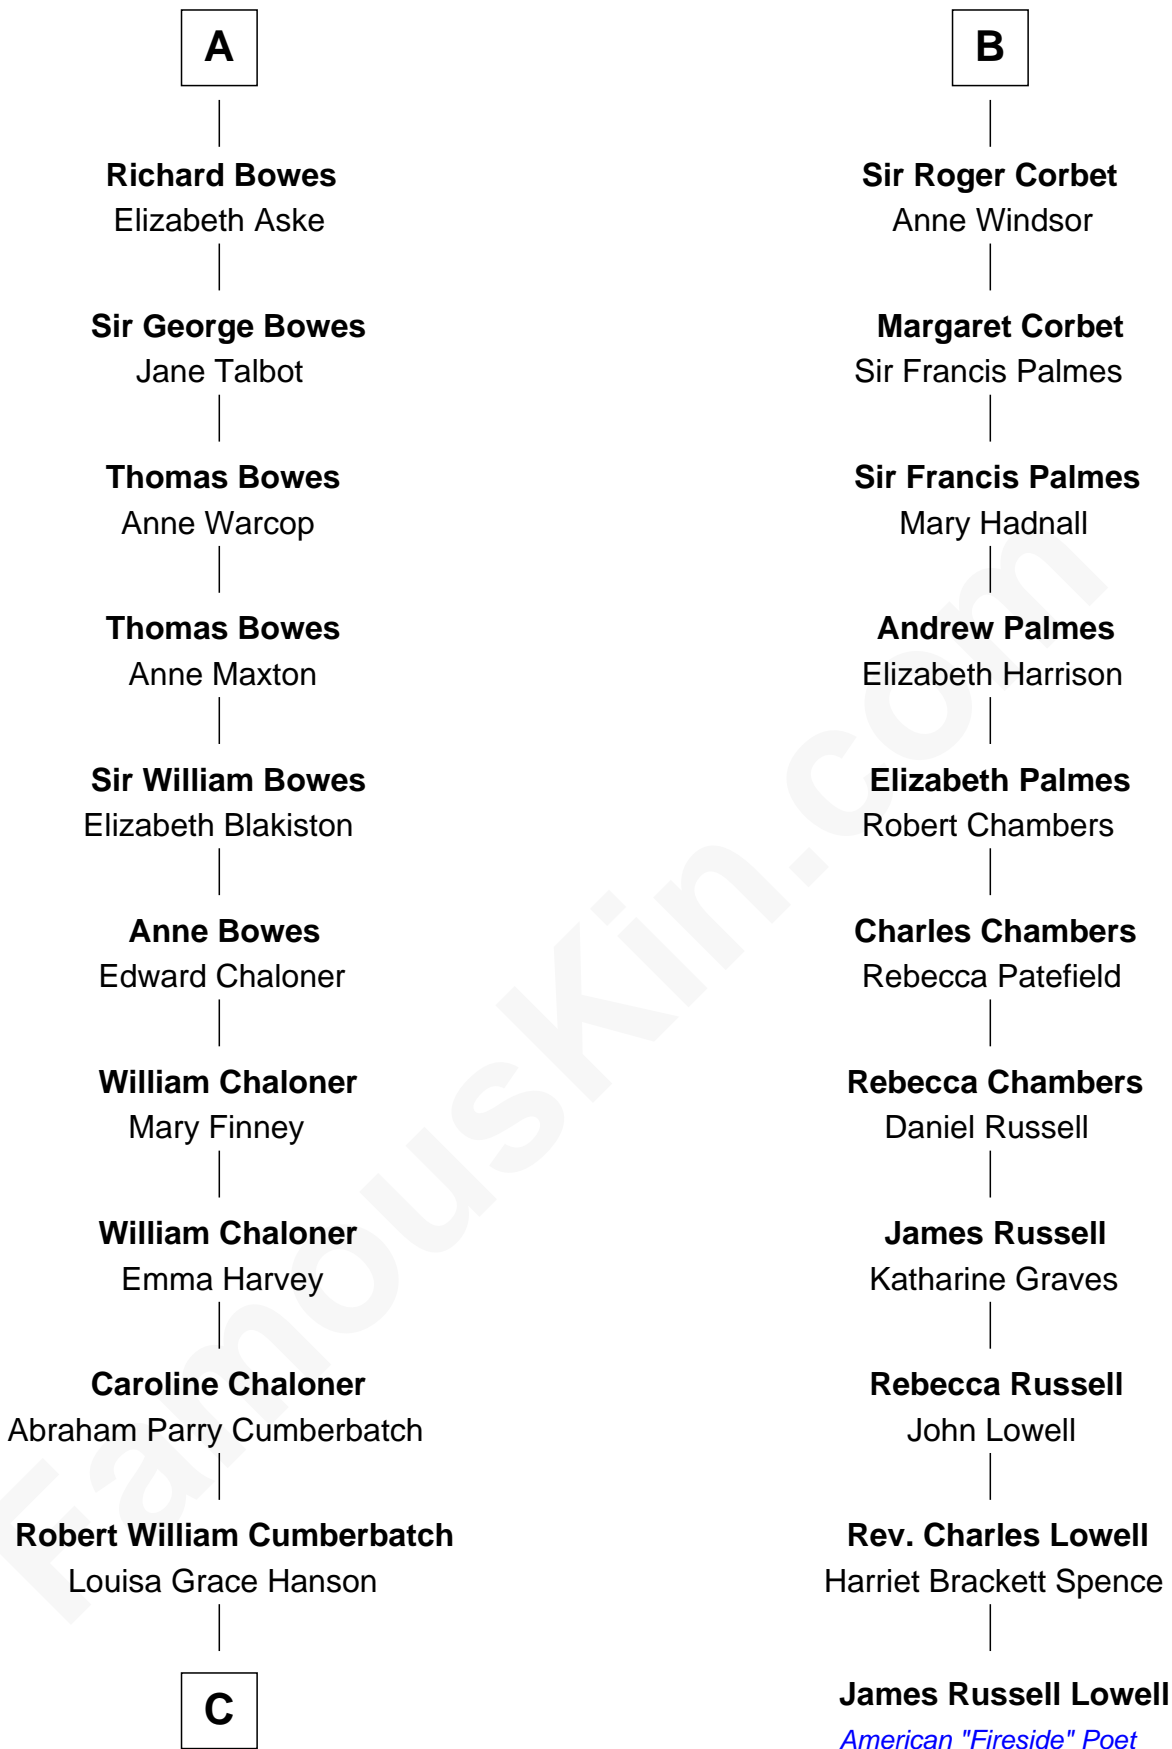

FamousKin.com Relationship Chart of

Benedict Cumberbatch

Movie, Television and Stage Actor

17th cousin 3 times removed of

James Russell Lowell

American "Fireside" Poet

C

Henry Alfred Cumberbatch

Hélène Gertrude Rees

Henry Carlton Cumberbatch

Pauline Ellen Laing Congdon

Timothy Carlton Congdon Cumberbatch

Wanda Ventham

Benedict Cumberbatch

Movie, Television and Stage Actor