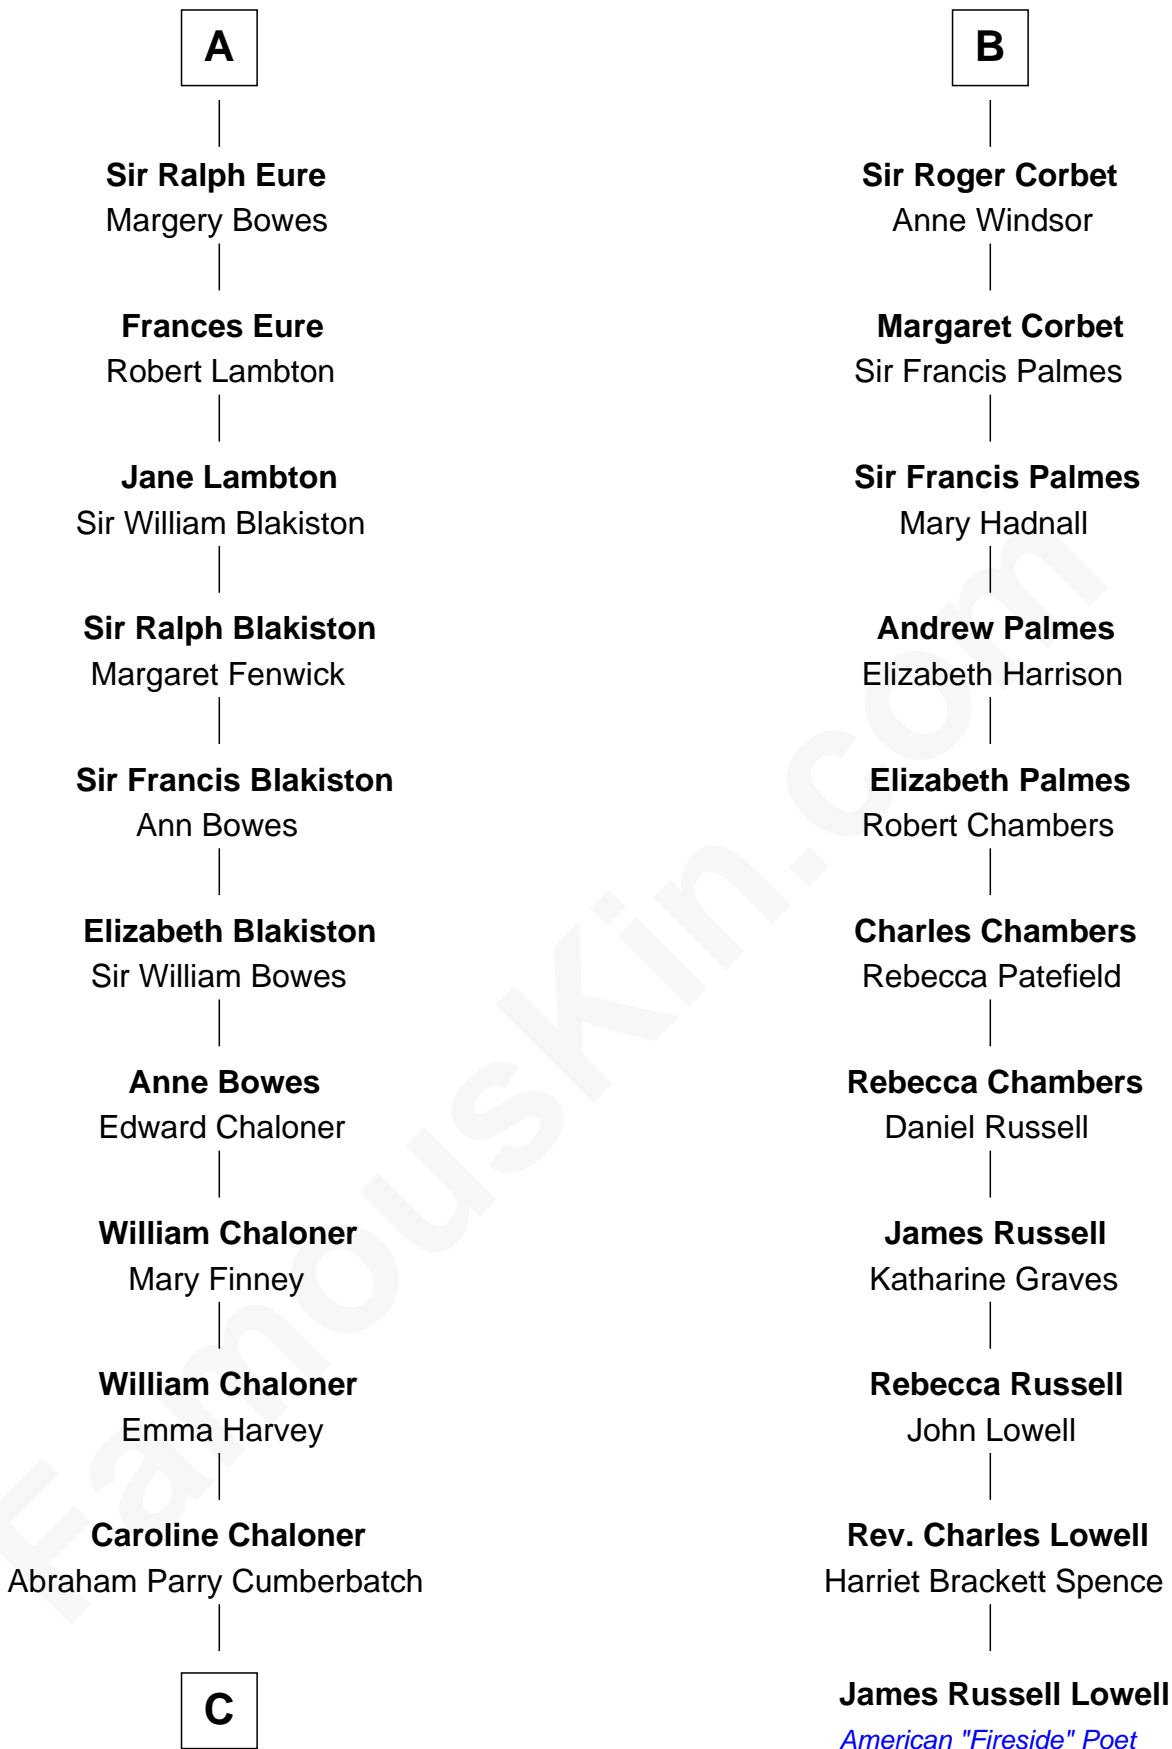

FamousKin.com Relationship Chart of

Benedict Cumberbatch

Movie, Television and Stage Actor

17th cousin 4 times removed of

James Russell Lowell

American "Fireside" Poet

C

Robert William Cumberbatch

Louisa Grace Hanson

Henry Alfred Cumberbatch

Hélène Gertrude Rees

Henry Carlton Cumberbatch

Pauline Ellen Laing Congdon

Timothy Carlton Congdon Cumberbatch

Wanda Ventham

Benedict Cumberbatch