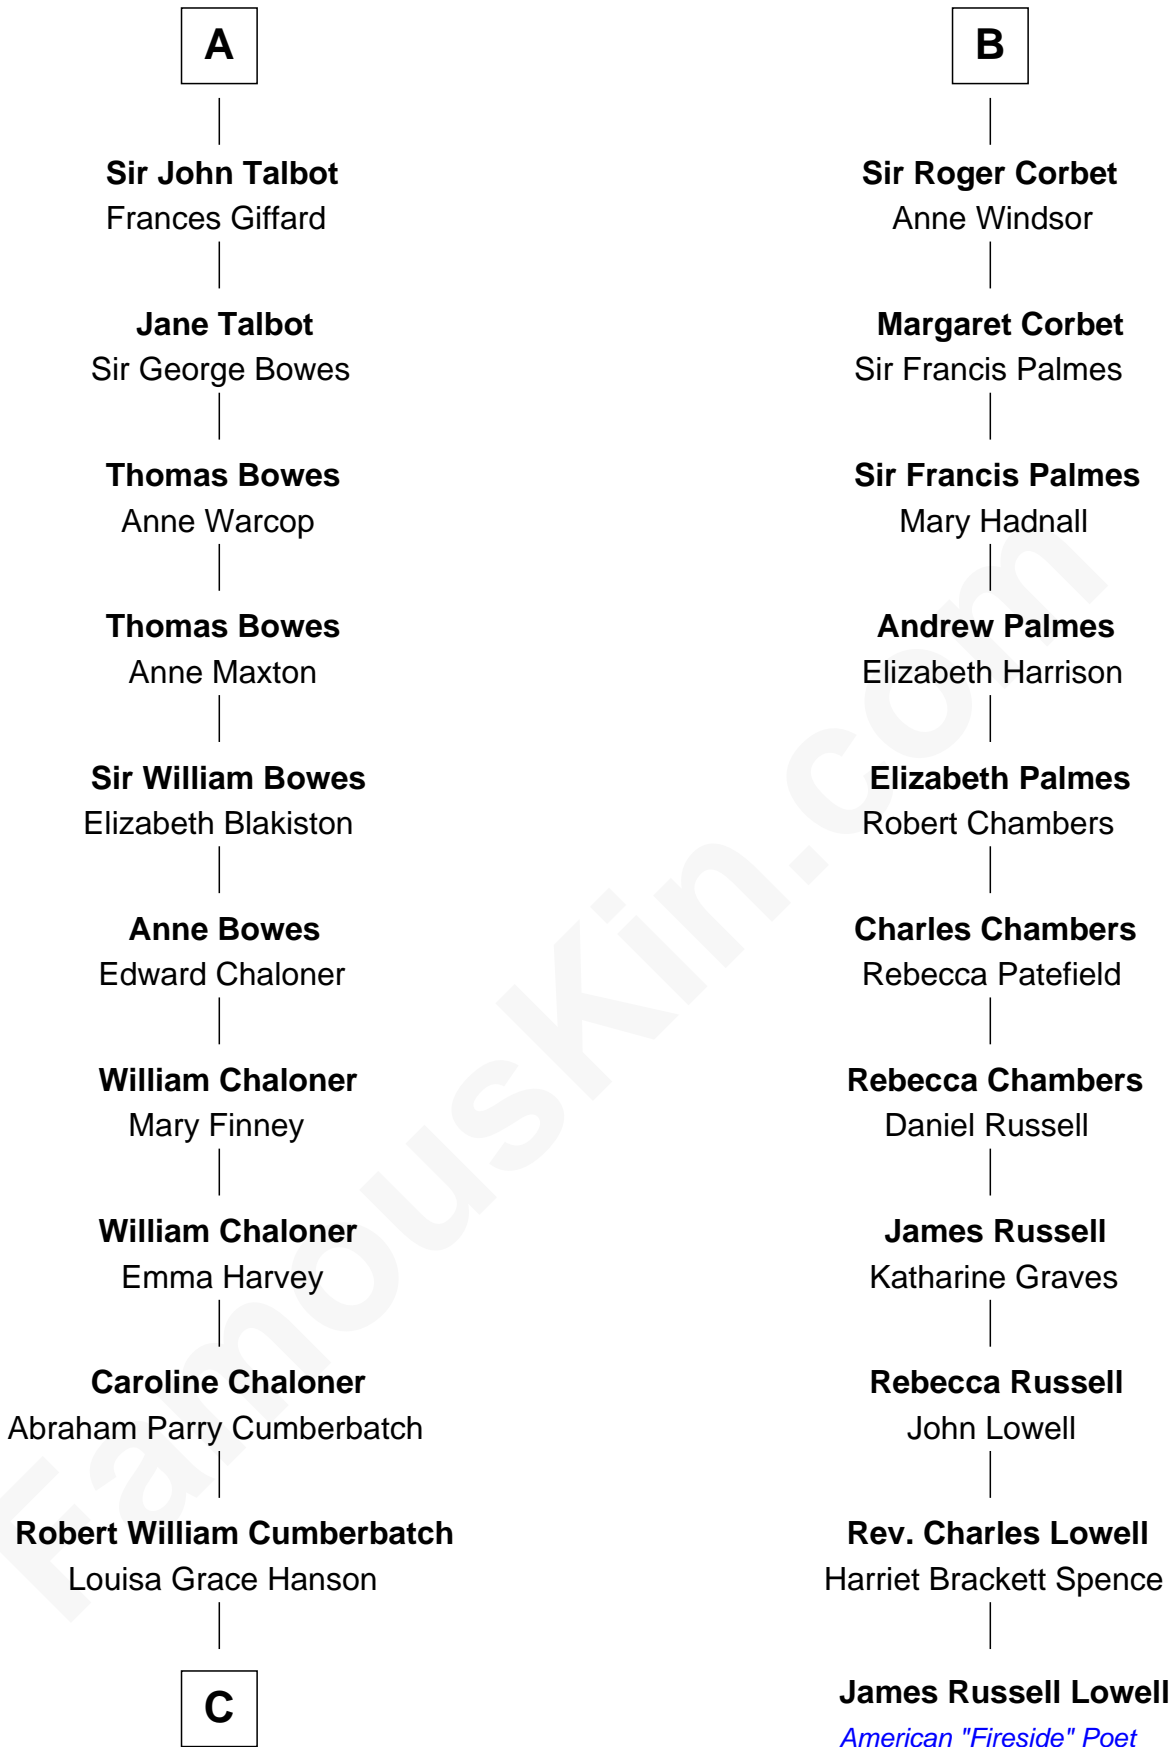

FamousKin.com

Relationship Chart of

Benedict Cumberbatch
Movie, Television and Stage Actor

17th cousin 3 times removed of

James Russell Lowell
American "Fireside" Poet

Sir Richard de Burgh

Margaret - - - - -

C

Henry Alfred Cumberbatch

Hélène Gertrude Rees

Henry Carlton Cumberbatch

Pauline Ellen Laing Congdon

Timothy Carlton Congdon Cumberbatch

Wanda Ventham

Benedict Cumberbatch