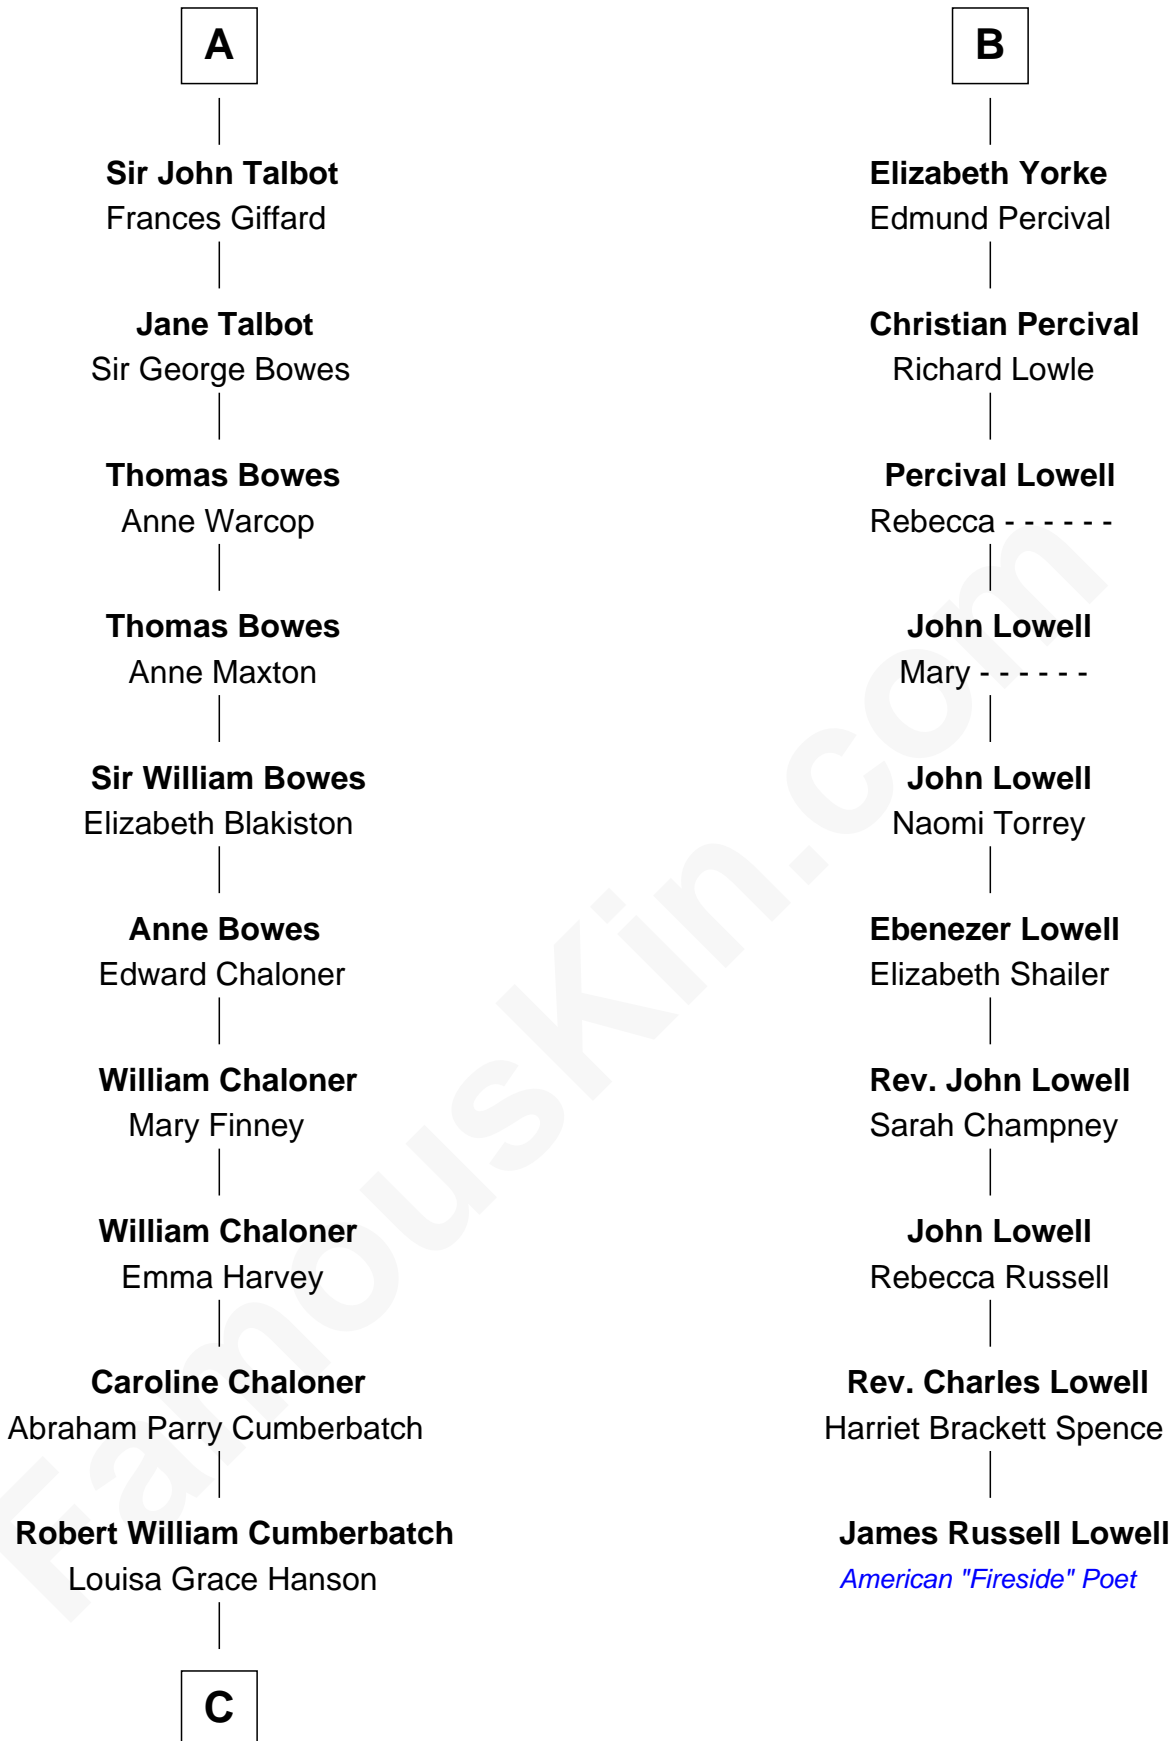

FamousKin.com Relationship Chart of

Benedict Cumberbatch
Movie, Television and Stage Actor

16th cousin 4 times removed of

James Russell Lowell
American "Fireside" Poet

Humphrey de Bohun
Elizabeth Plantagenet

Eleanor de Bohun
Sir James le Boteler

James le Boteler
Elizabeth Darcy

James Butler
Anne de Welles

James Butler
Joan Beauchamp

Elizabeth Butler
John Talbot

Sir Gilbert Talbot
Audrey Cotton

Sir John Talbot
Margaret Troutbeck

A

Margaret de Bohun
Sir Hugh de Courtnay

Elizabeth de Courtnay
Sir Andrew Luttrell

Sir Hugh Luttrell
Catherine de Beaumont

Sir John Luttrell
Margaret Touchet

Sir James Luttrell
Elizabeth Courtnay

Sir Hugh Luttrell
Margaret Hill

Eleanor Luttrell
Roger Yorke

B

C

Henry Alfred Cumberbatch

Hélène Gertrude Rees

Henry Carlton Cumberbatch

Pauline Ellen Laing Congdon

Timothy Carlton Congdon Cumberbatch