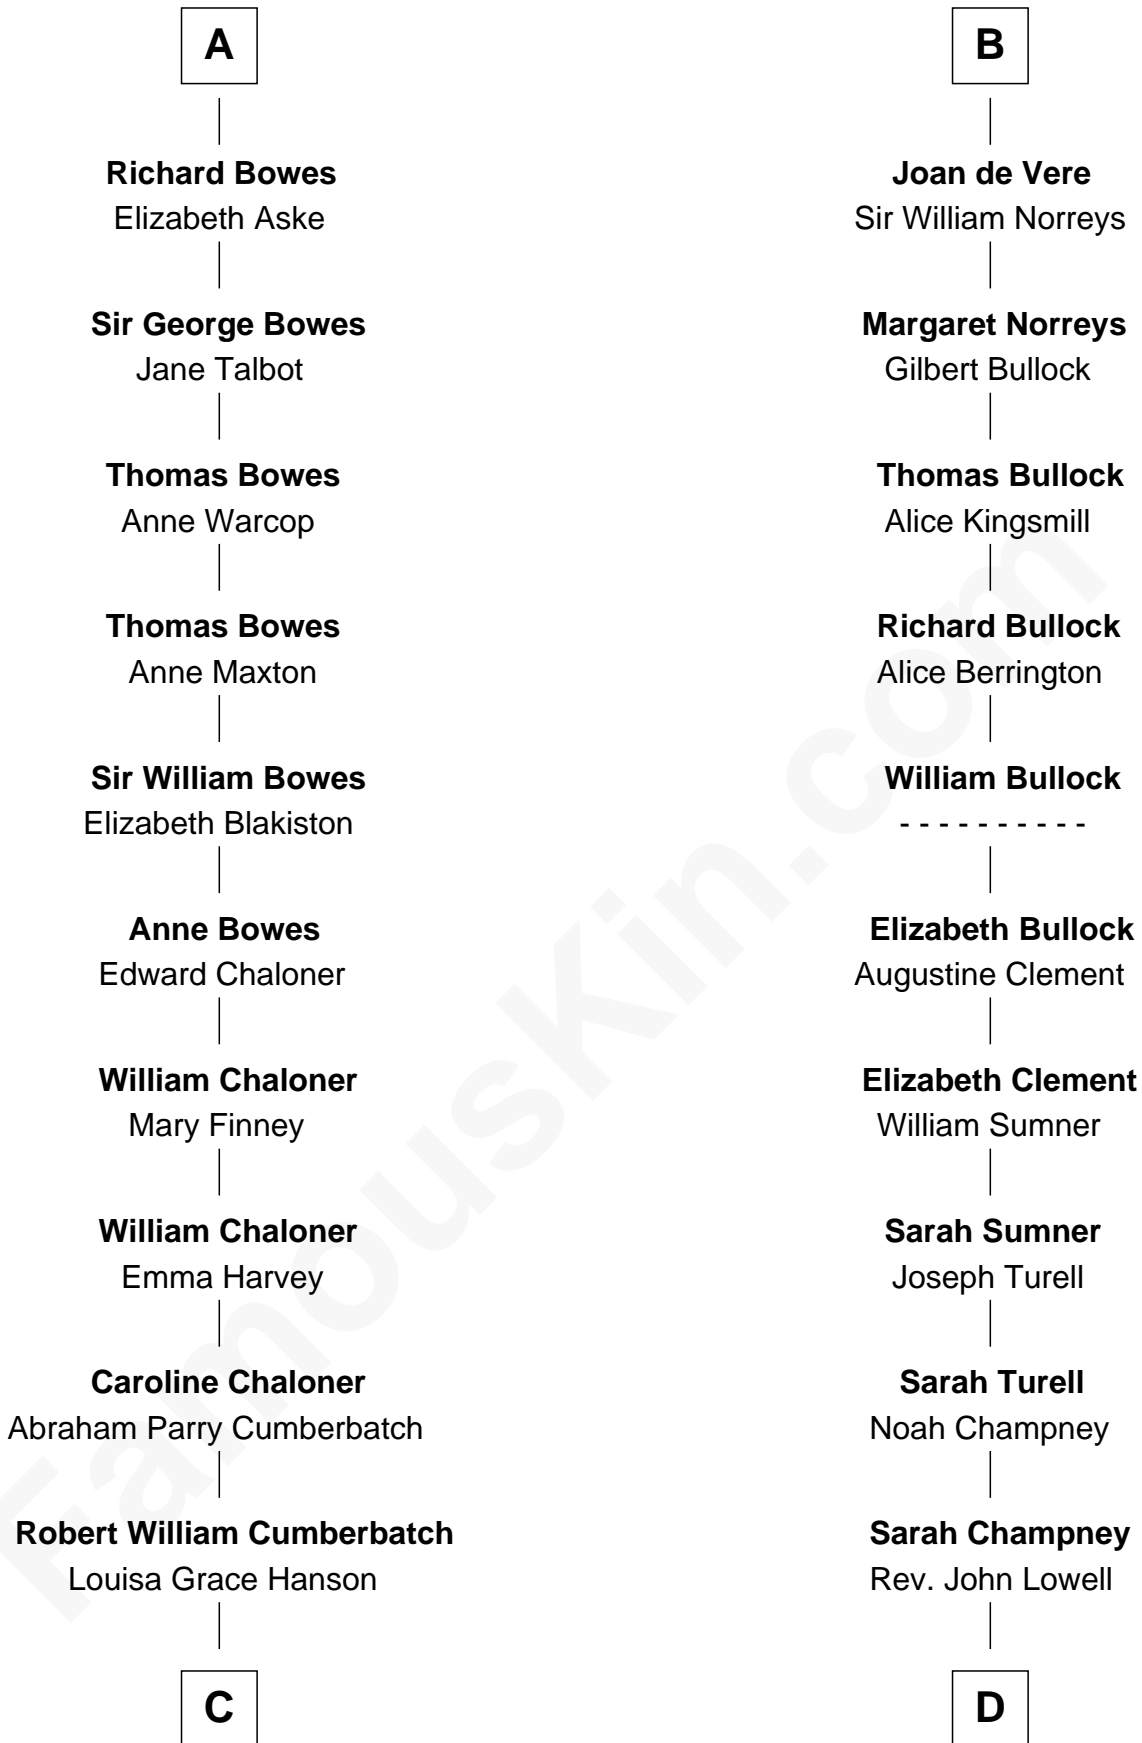

## Relationship Chart of

**Benedict Cumberbatch**

*Movie, Television and Stage Actor*

19th cousin 1 time removed of

**James Russell Lowell**

*American "Fireside" Poet*

**C**

**Henry Alfred Cumberbatch**  
Hélène Gertrude Rees

**Henry Carlton Cumberbatch**  
Pauline Ellen Laing Congdon

**Timothy Carlton Congdon Cumberbatch**  
Wanda Ventham

**Benedict Cumberbatch**  
*Movie, Television and Stage Actor*

**D**

**John Lowell**  
Rebecca Russell