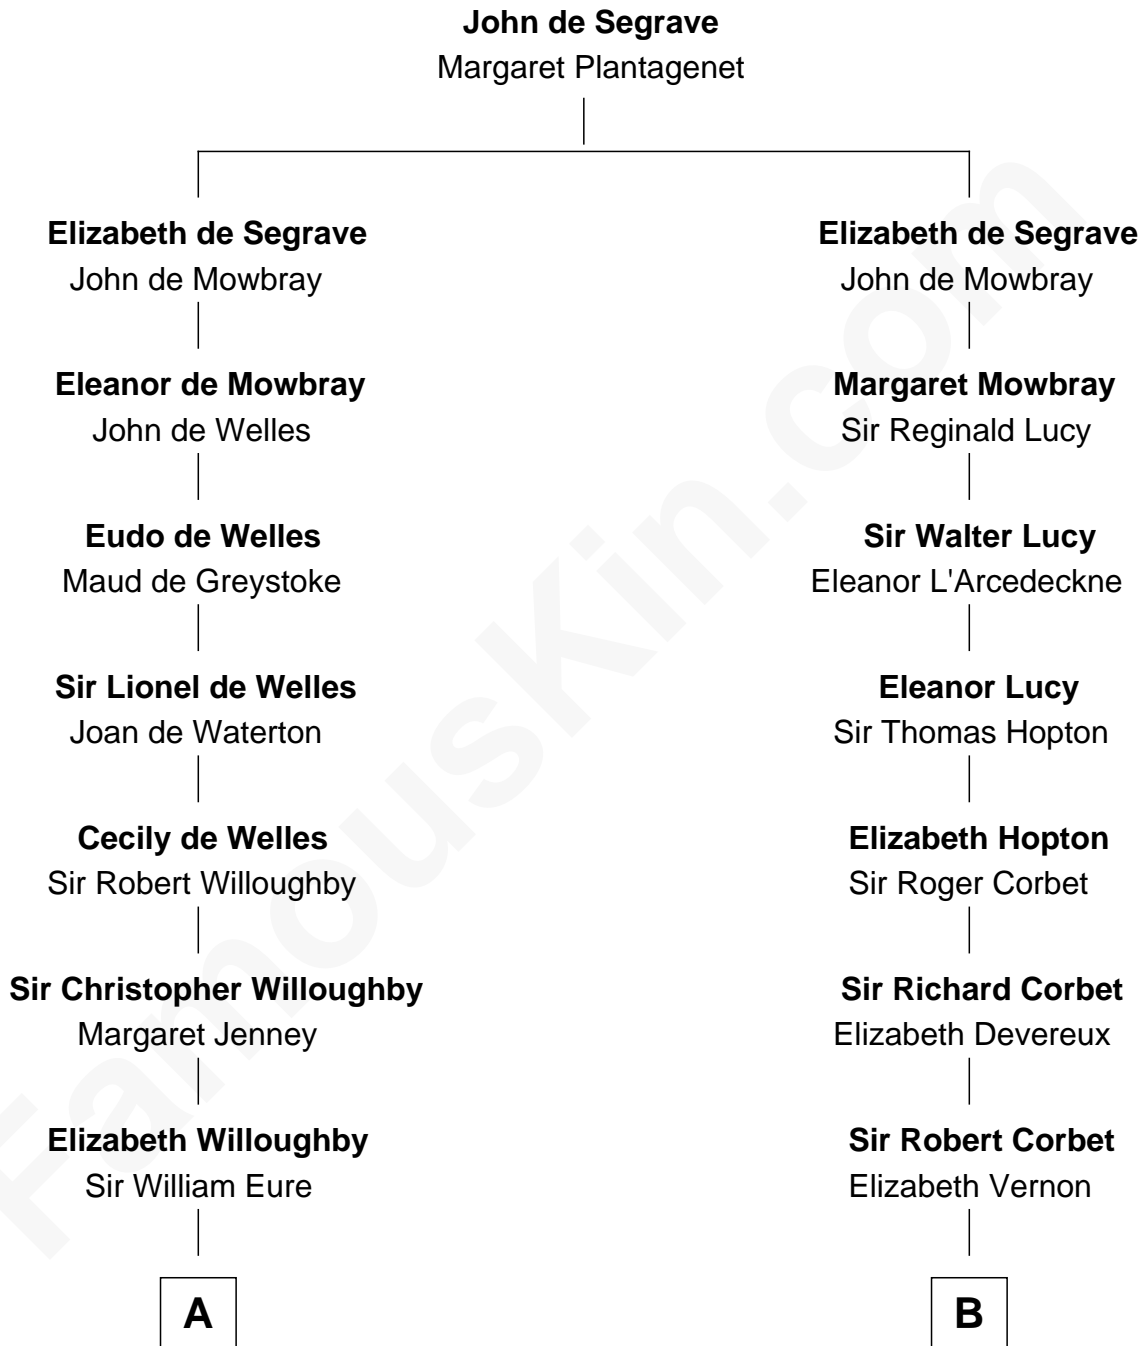

FamousKin.com Relationship Chart of

Benedict Cumberbatch

Movie, Television and Stage Actor

17th cousin 4 times removed of

James Russell Lowell

American "Fireside" Poet

C

Robert William Cumberbatch

Louisa Grace Hanson

Henry Alfred Cumberbatch

Hélène Gertrude Rees

Henry Carlton Cumberbatch

Pauline Ellen Laing Congdon

Timothy Carlton Congdon Cumberbatch

Wanda Ventham

Benedict Cumberbatch