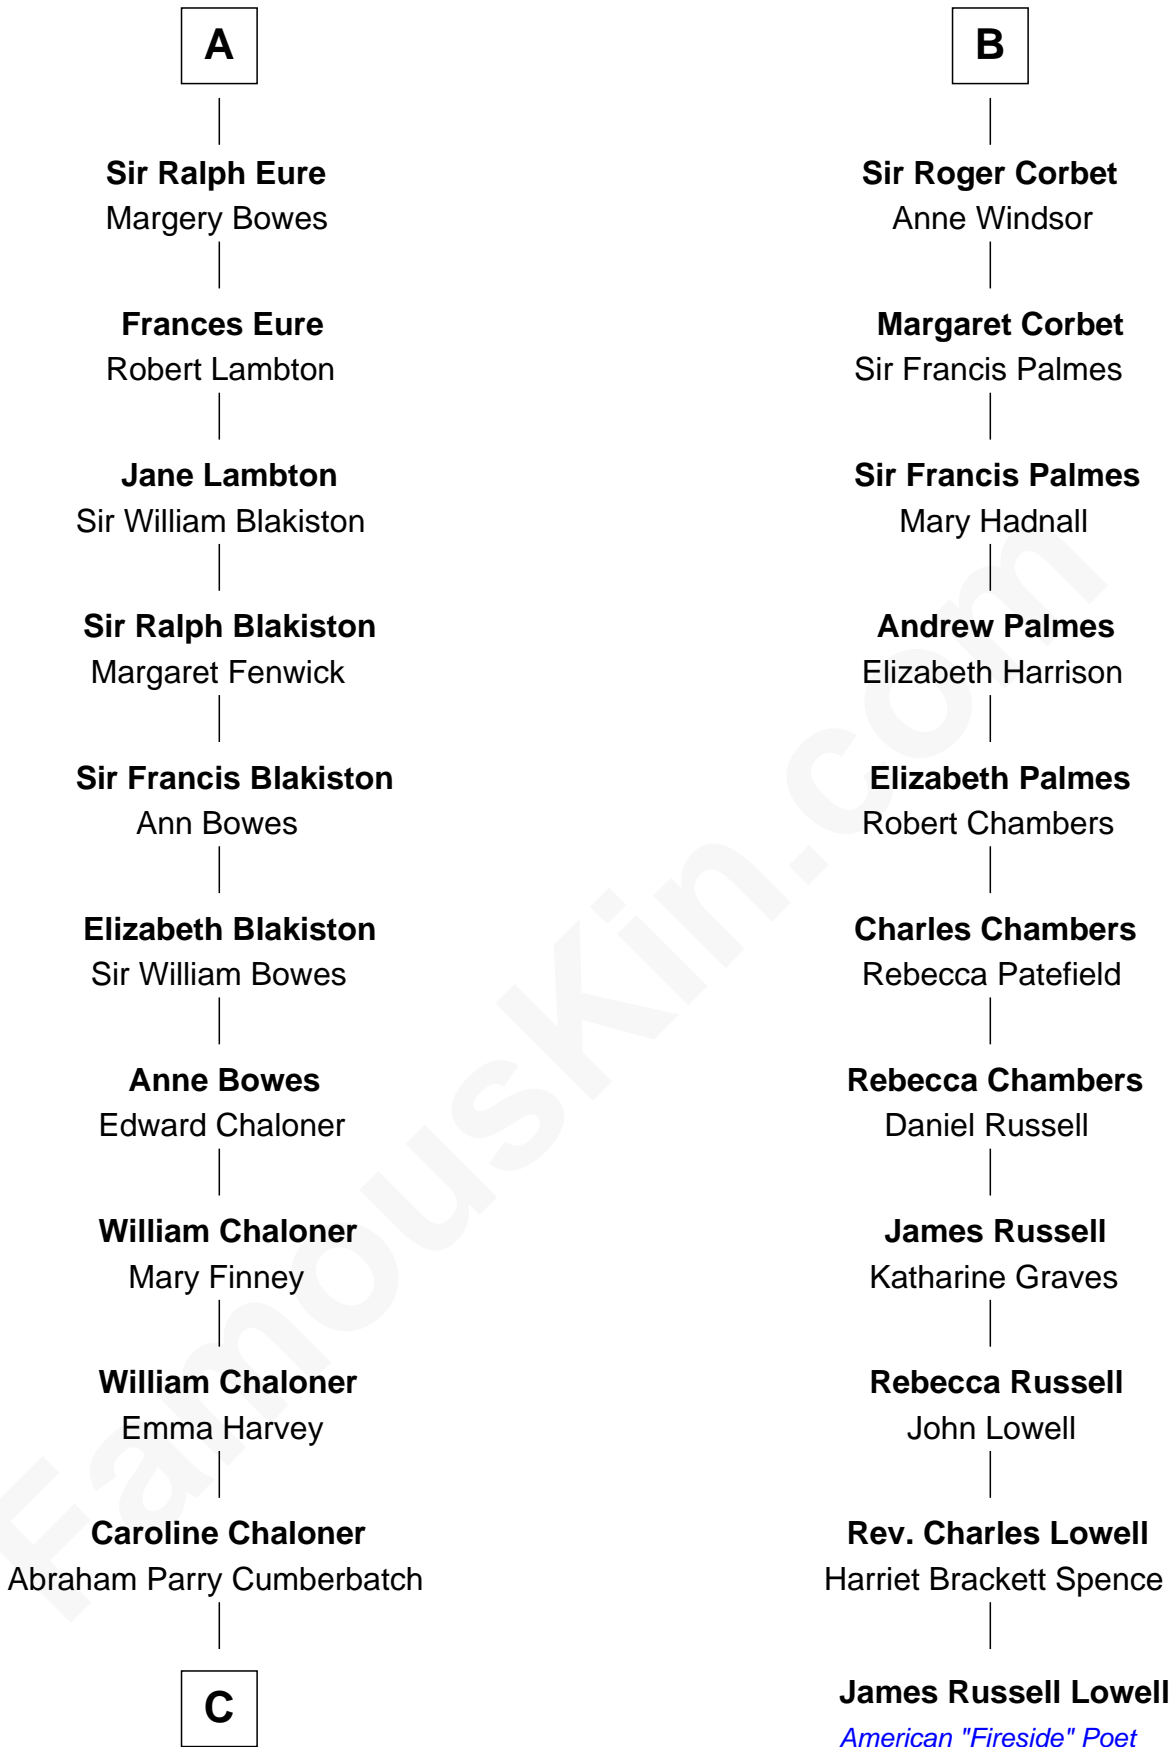

FamousKin.com Relationship Chart of

Benedict Cumberbatch

Movie, Television and Stage Actor

17th cousin 4 times removed of

James Russell Lowell

American "Fireside" Poet

C

Robert William Cumberbatch

Louisa Grace Hanson

Henry Alfred Cumberbatch

Hélène Gertrude Rees

Henry Carlton Cumberbatch

Pauline Ellen Laing Congdon

Timothy Carlton Congdon Cumberbatch

Wanda Ventham

Benedict Cumberbatch