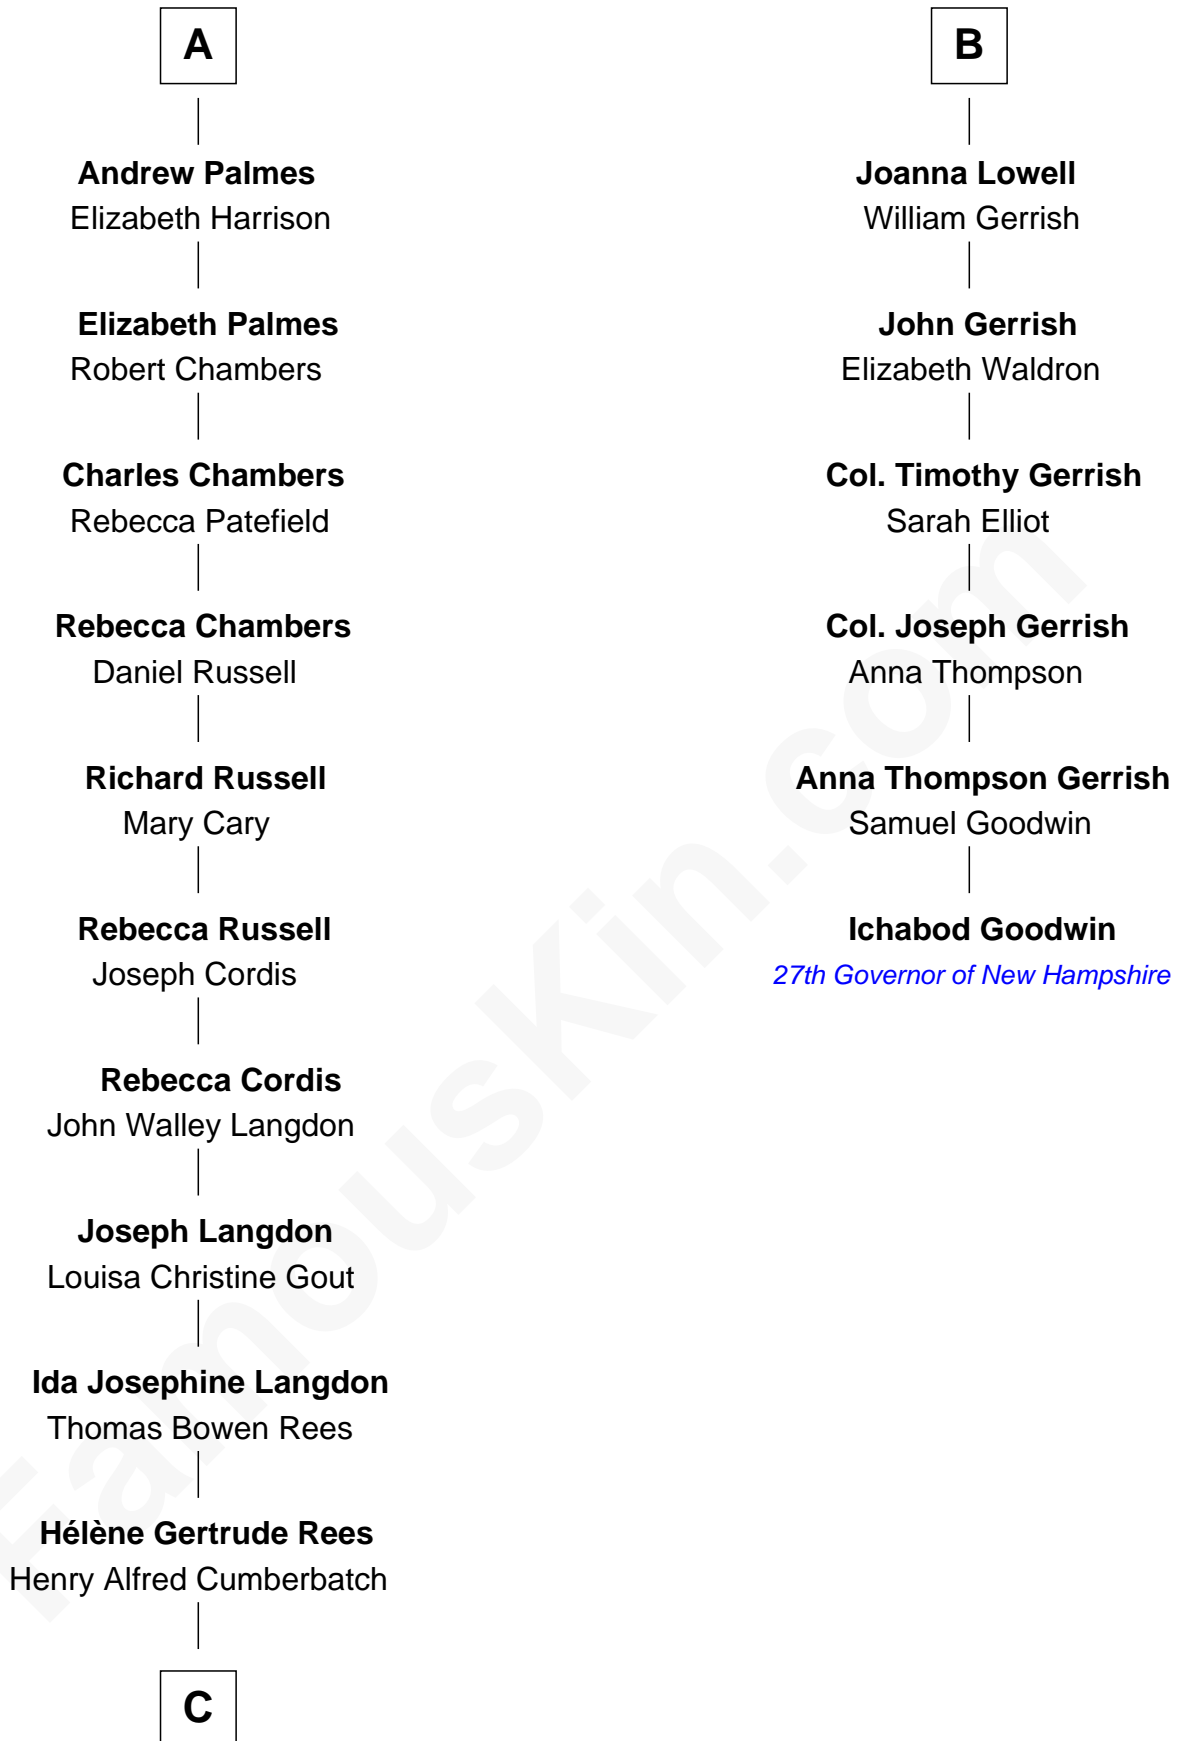

# FamousKin.com Relationship Chart of

**Benedict Cumberbatch**  
Movie, Television and Stage Actor

12th cousin 7 times removed of

**Ichabod Goodwin**  
27th Governor of New Hampshire

**Sir Hugh Luttrell**  
Catherine de Beaumont

**C**

Henry Carlton Cumberbatch

Pauline Ellen Laing Congdon

Timothy Carlton Congdon Cumberbatch

Wanda Ventham

**Benedict Cumberbatch**

*Movie, Television and Stage Actor*

FamousKin.com