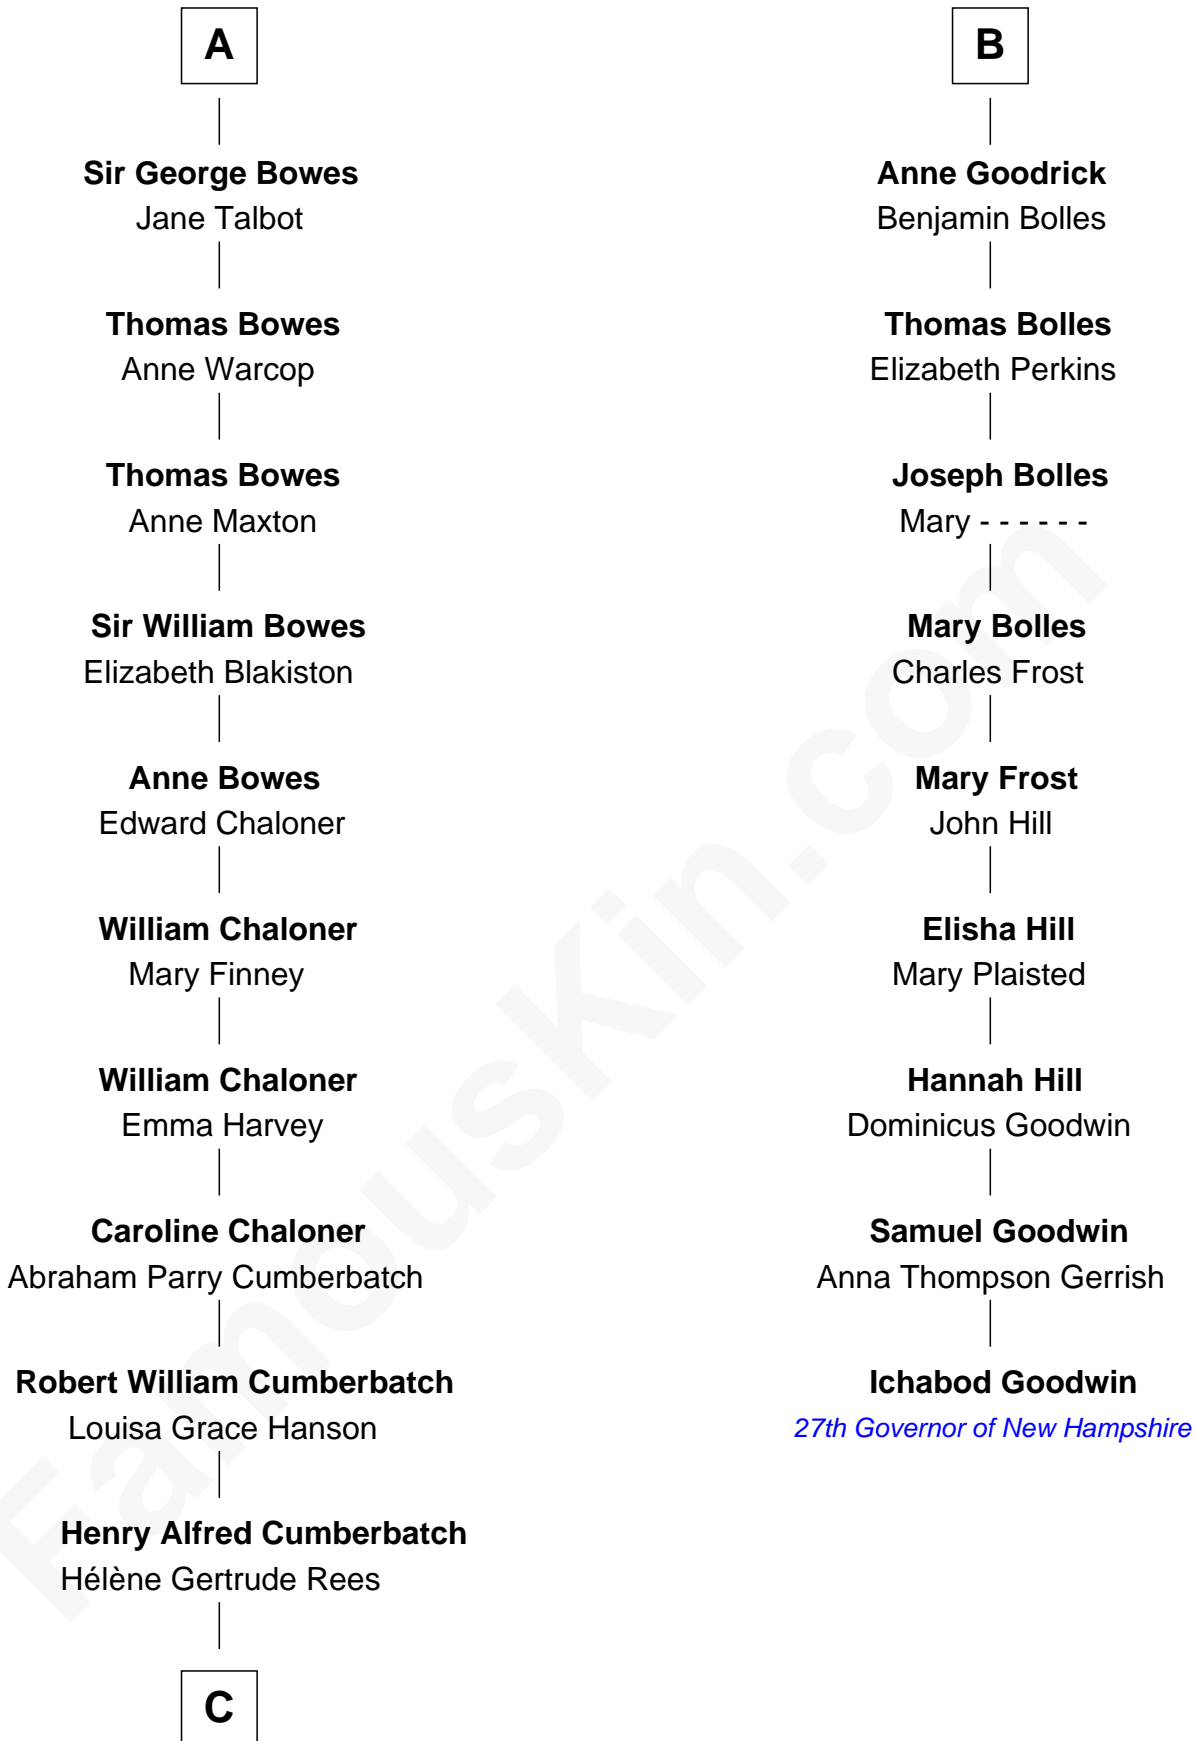

FamousKin.com Relationship Chart of

Benedict Cumberbatch
Movie, Television and Stage Actor

15th cousin 4 times removed of

Ichabod Goodwin
27th Governor of New Hampshire

C

Henry Carlton Cumberbatch

Pauline Ellen Laing Congdon