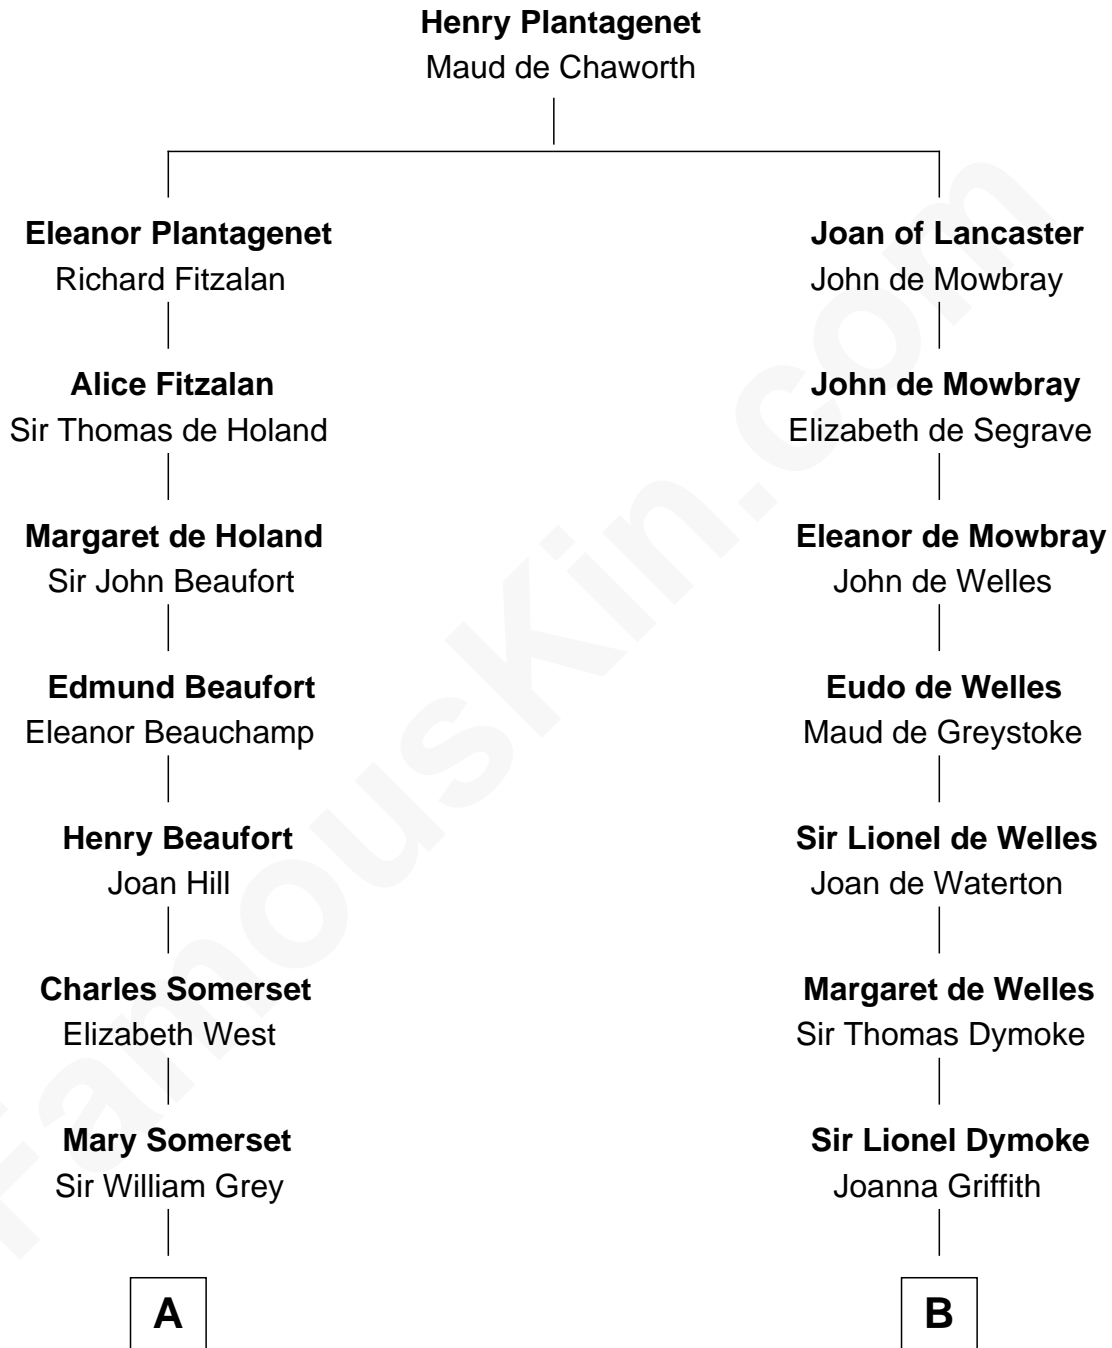

FamousKin.com Relationship Chart of

Benedict Cumberbatch
Movie, Television and Stage Actor

17th cousin 3 times removed of

Ichabod Goodwin
27th Governor of New Hampshire

C

Henry Alfred Cumberbatch

Hélène Gertrude Rees

Henry Carlton Cumberbatch

Pauline Ellen Laing Congdon

Timothy Carlton Congdon Cumberbatch

Wanda Ventham

Benedict Cumberbatch

Movie, Television and Stage Actor

FamousKin.com