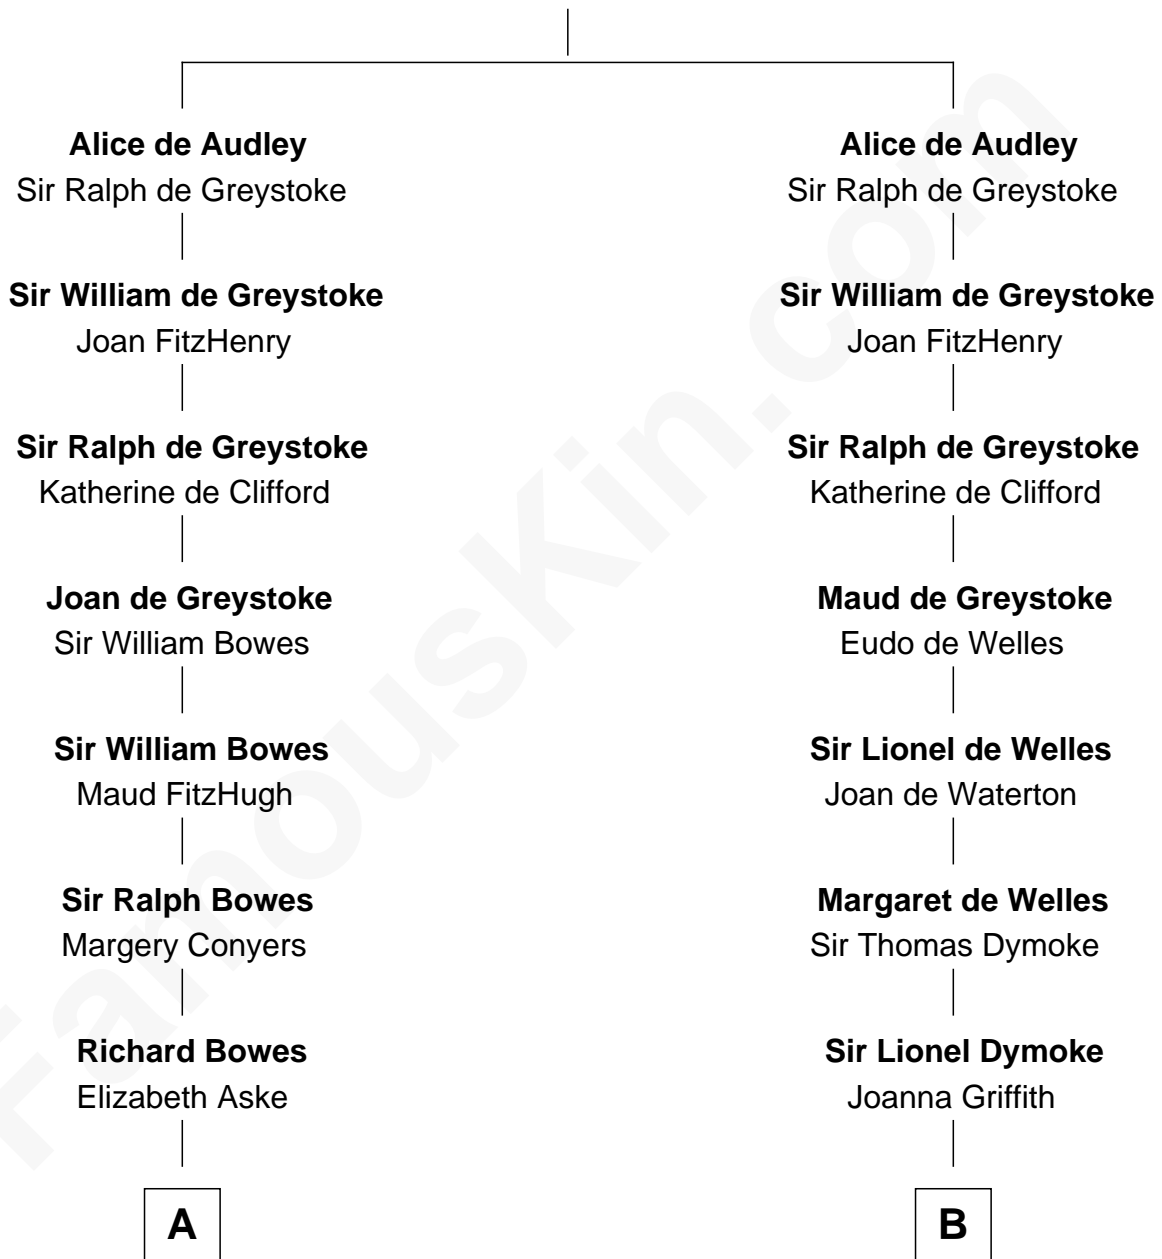

FamousKin.com Relationship Chart of

Benedict Cumberbatch
Movie, Television and Stage Actor

17th cousin 2 times removed of

Ichabod Goodwin
27th Governor of New Hampshire

Sir Hugh I de Audley
Iseult de Mortimer

C

Henry Carlton Cumberbatch

Pauline Ellen Laing Congdon

Timothy Carlton Congdon Cumberbatch

Wanda Ventham

Benedict Cumberbatch

Movie, Television and Stage Actor

FamousKin.com