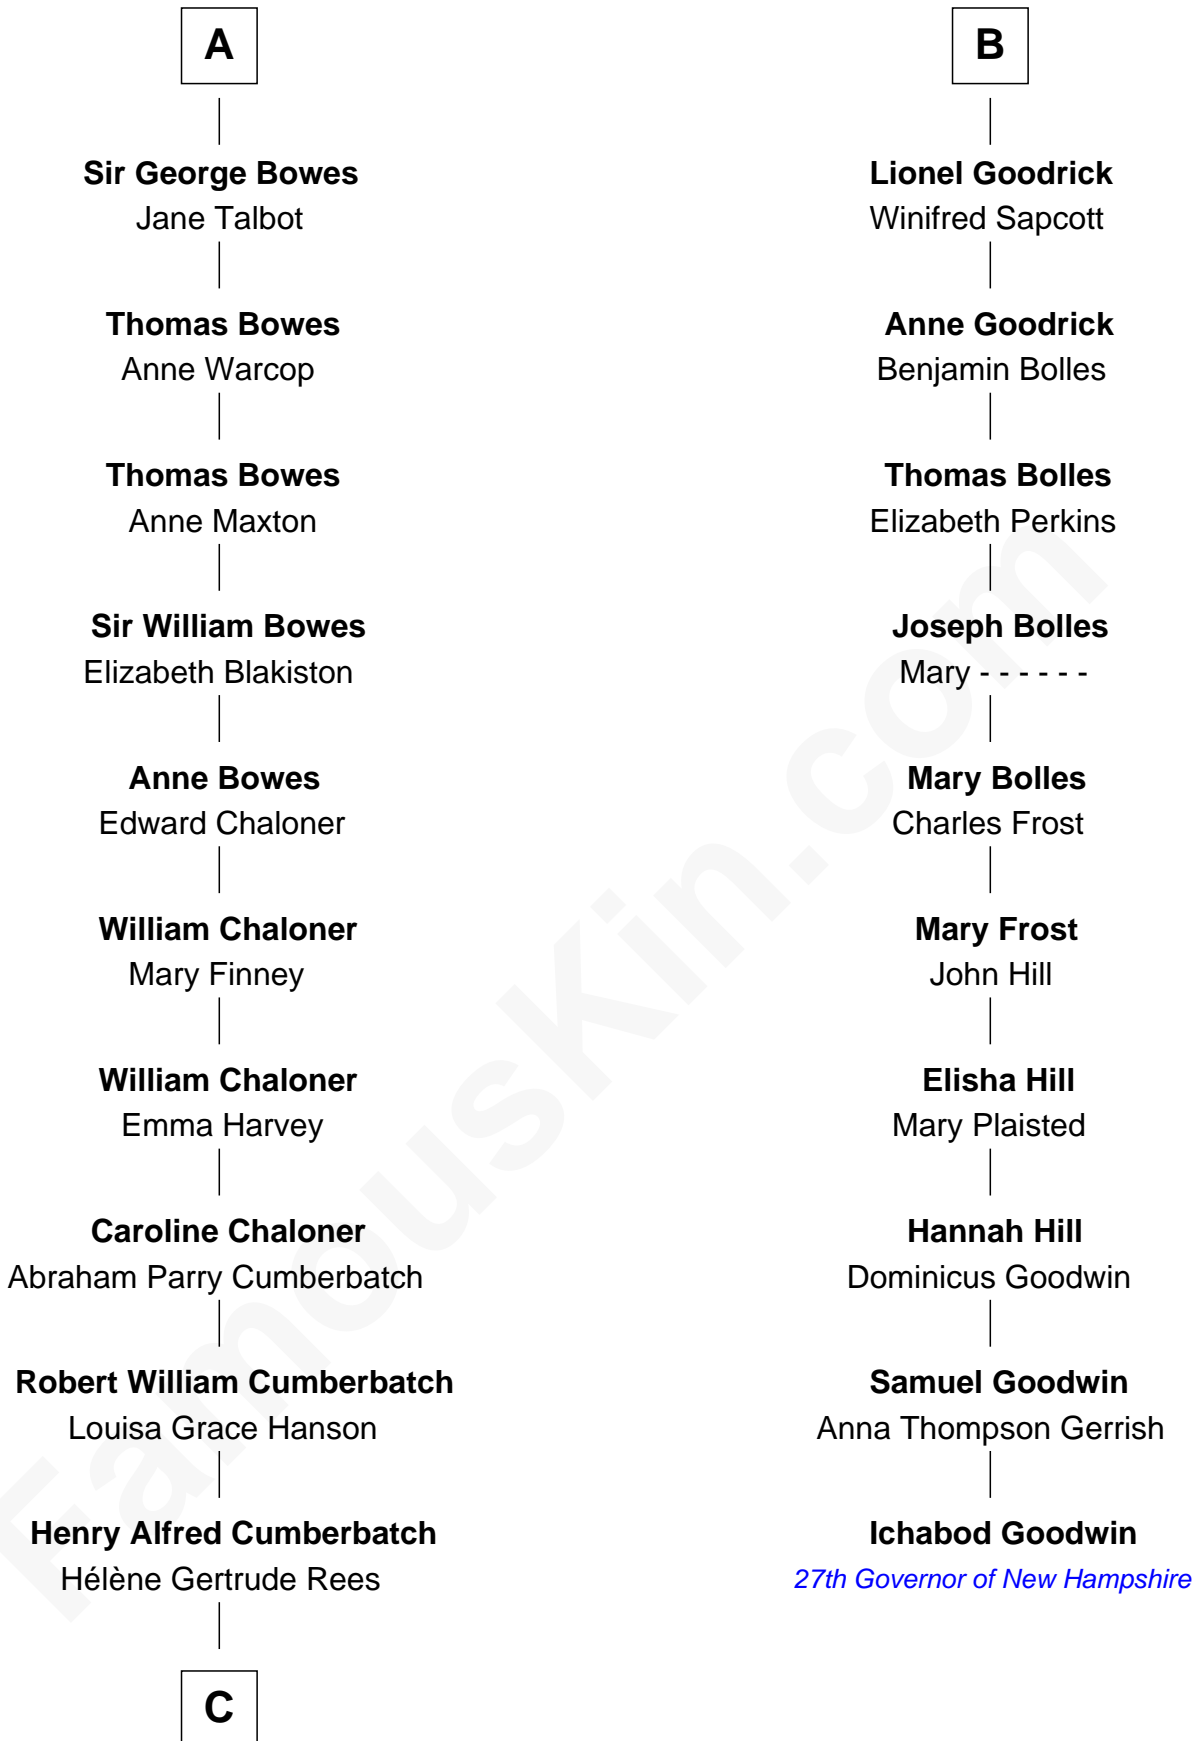

FamousKin.com Relationship Chart of

Benedict Cumberbatch
Movie, Television and Stage Actor

16th cousin 3 times removed of

Ichabod Goodwin
27th Governor of New Hampshire

Sir Geoffrey le Scrope
Ivetta de Ros