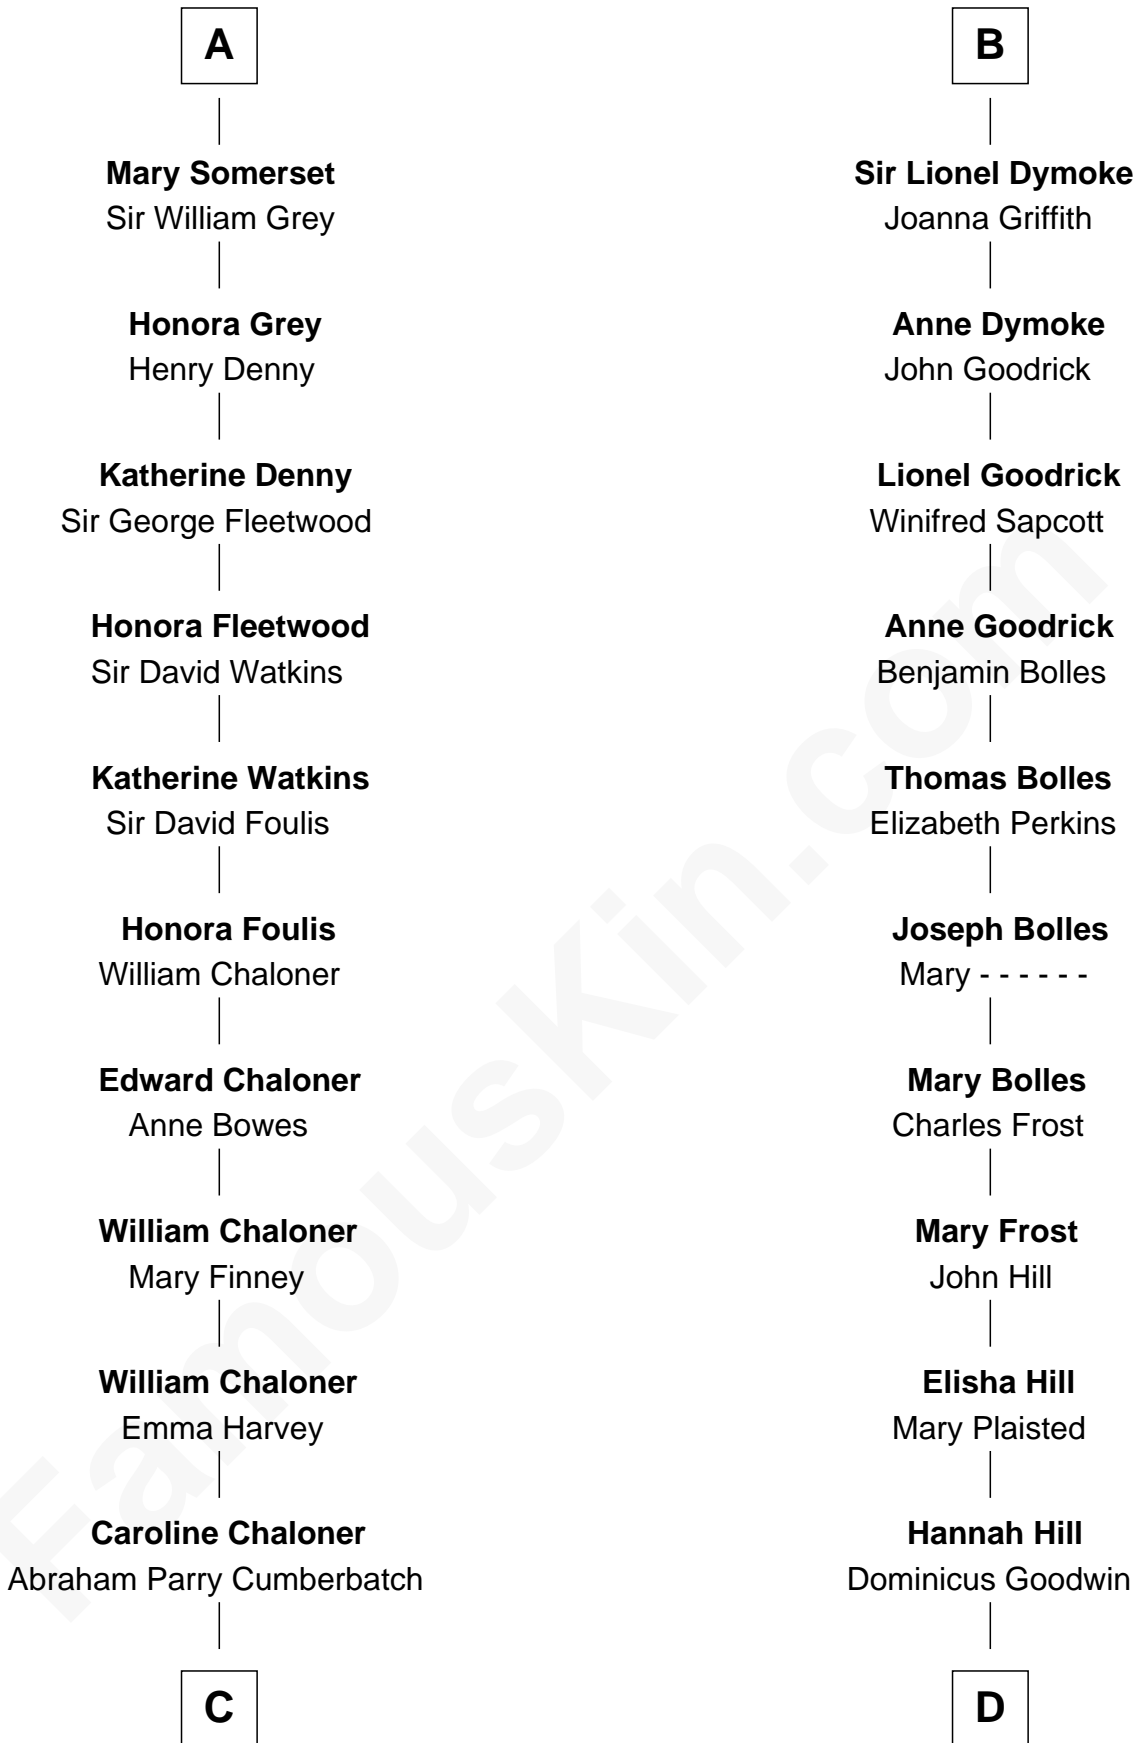

FamousKin.com Relationship Chart of

Benedict Cumberbatch

Movie, Television and Stage Actor

18th cousin 3 times removed of

Ichabod Goodwin

27th Governor of New Hampshire

C

Robert William Cumberbatch

Louisa Grace Hanson

Henry Alfred Cumberbatch

Hélène Gertrude Rees

Henry Carlton Cumberbatch

Pauline Ellen Laing Congdon

Timothy Carlton Congdon Cumberbatch

Wanda Ventham

Benedict Cumberbatch

Movie, Television and Stage Actor

D

Samuel Goodwin

Anna Thompson Gerrish

Ichabod Goodwin

27th Governor of New Hampshire

FamousKin.com