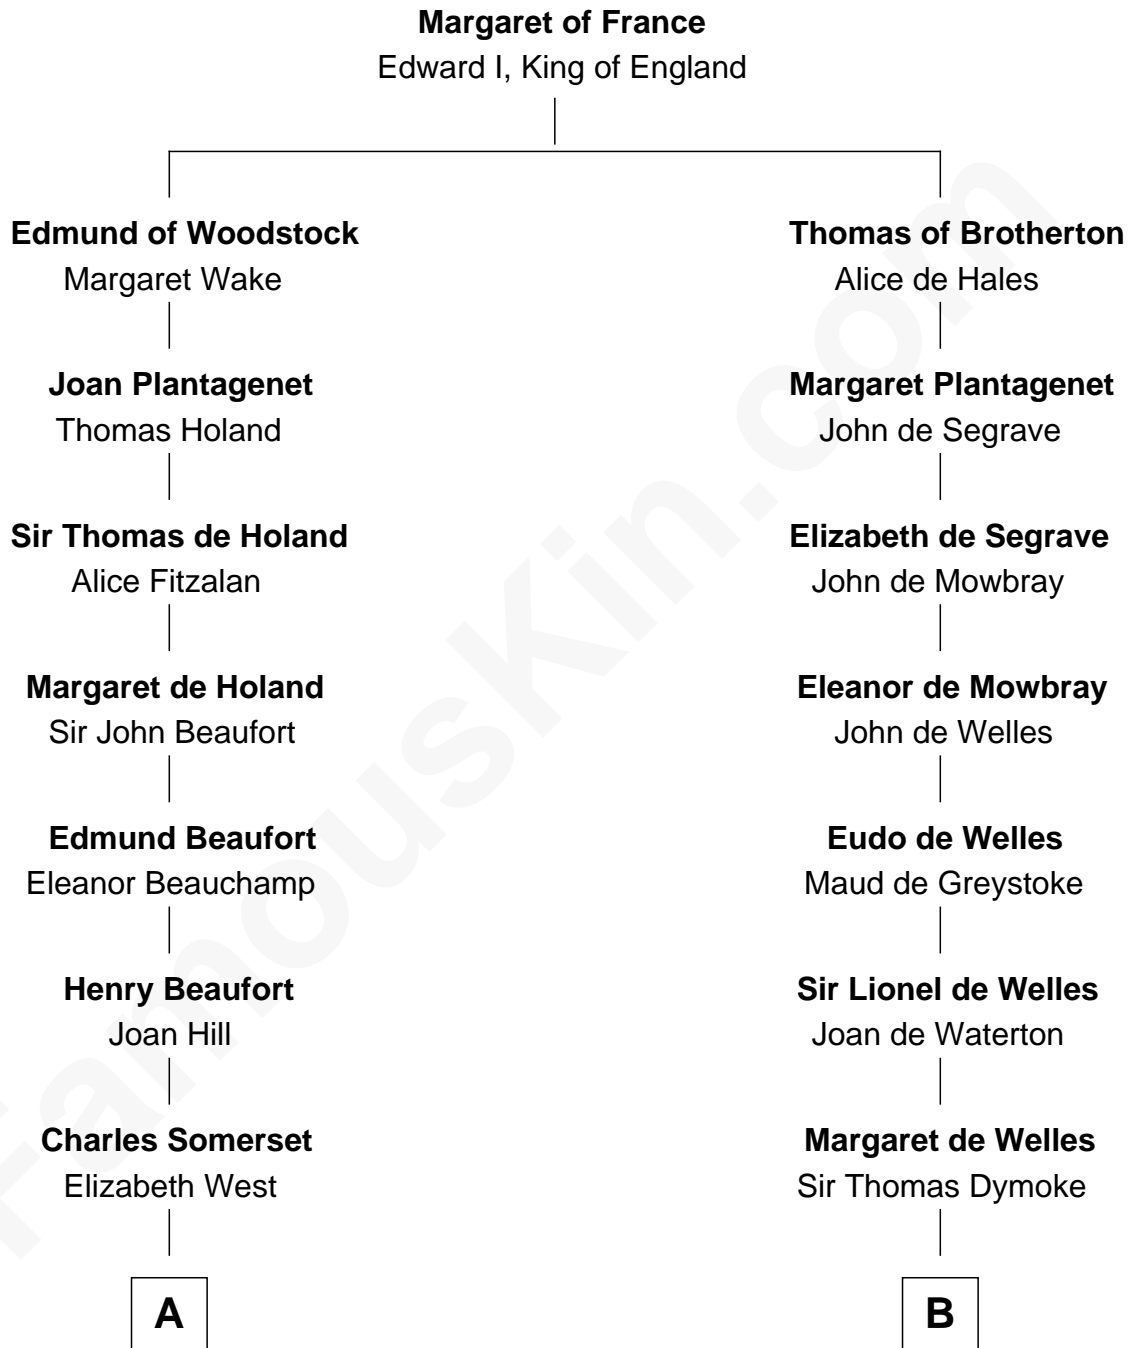

FamousKin.com Relationship Chart of

Benedict Cumberbatch

Movie, Television and Stage Actor

18th cousin 3 times removed of

Ichabod Goodwin

27th Governor of New Hampshire

C

Robert William Cumberbatch

Louisa Grace Hanson

Henry Alfred Cumberbatch

Hélène Gertrude Rees

Henry Carlton Cumberbatch

Pauline Ellen Laing Congdon

Timothy Carlton Congdon Cumberbatch

Wanda Ventham

Benedict Cumberbatch

Movie, Television and Stage Actor

D

Samuel Goodwin

Anna Thompson Gerrish

Ichabod Goodwin

27th Governor of New Hampshire

FamousKin.com