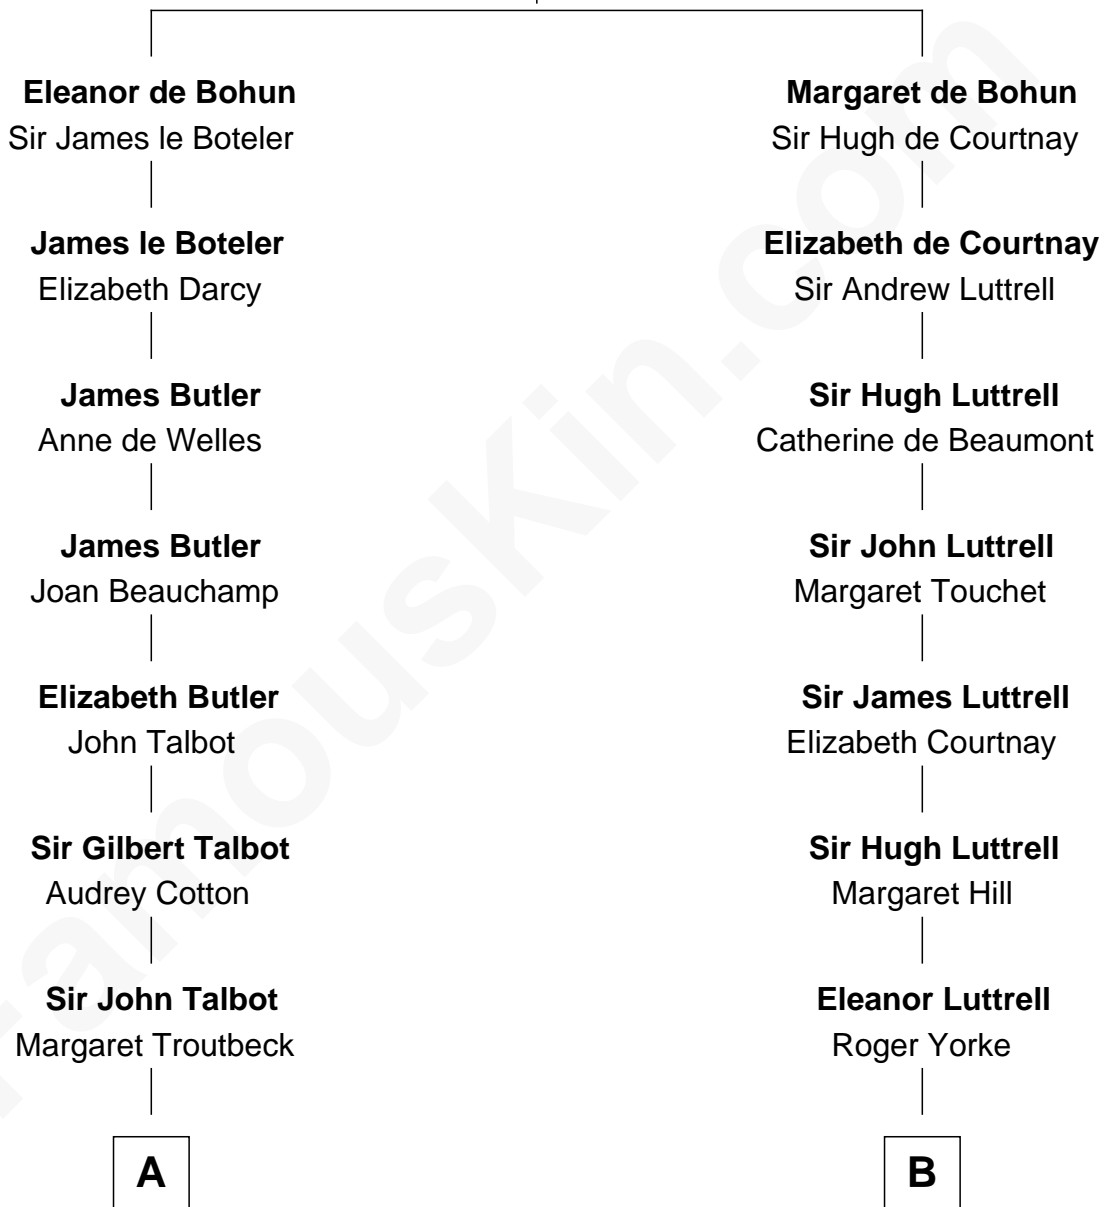

FamousKin.com Relationship Chart of

Benedict Cumberbatch
Movie, Television and Stage Actor

15th cousin 5 times removed of

Ichabod Goodwin
27th Governor of New Hampshire

Humphrey de Bohun
Elizabeth Plantagenet

C

Henry Alfred Cumberbatch

Hélène Gertrude Rees

Henry Carlton Cumberbatch

Pauline Ellen Laing Congdon

Timothy Carlton Congdon Cumberbatch

Wanda Ventham

Benedict Cumberbatch