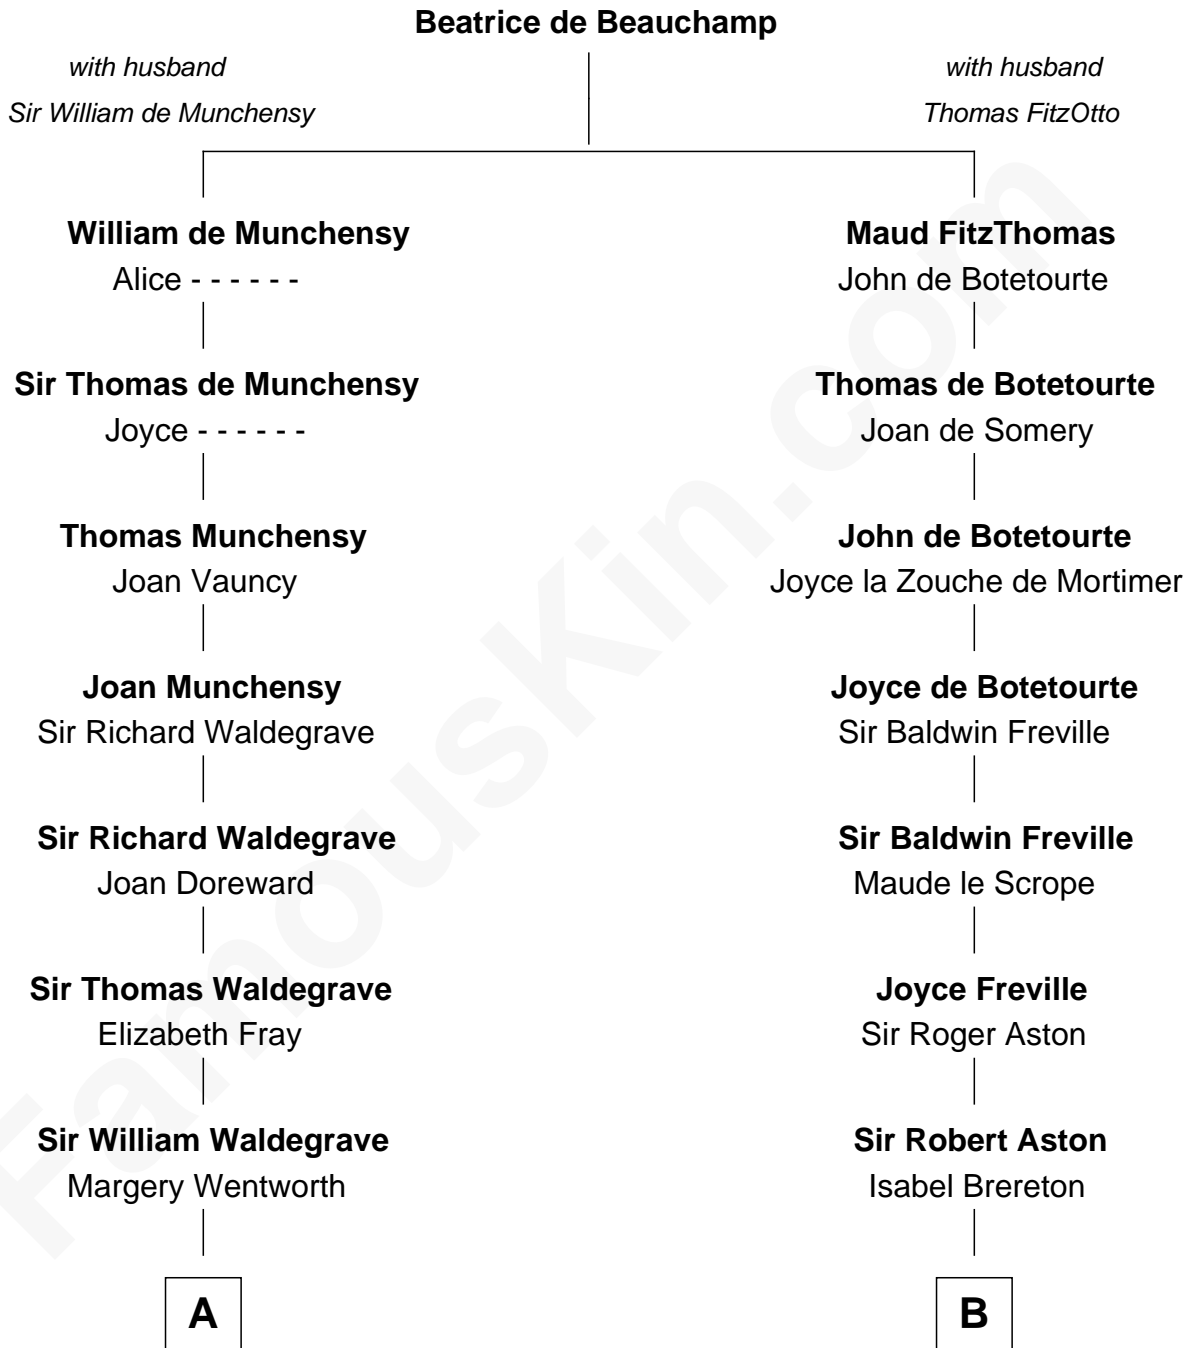

FamousKin.com Relationship Chart of

Benedict Cumberbatch
Movie, Television and Stage Actor

18th cousin 3 times removed of

Richard Henry Lee

Signer of the Declaration of Independence

C

Robert William Cumberbatch

Louisa Grace Hanson

Henry Alfred Cumberbatch

Hélène Gertrude Rees

Henry Carlton Cumberbatch

Pauline Ellen Laing Congdon

Timothy Carlton Congdon Cumberbatch

Wanda Ventham

Benedict Cumberbatch