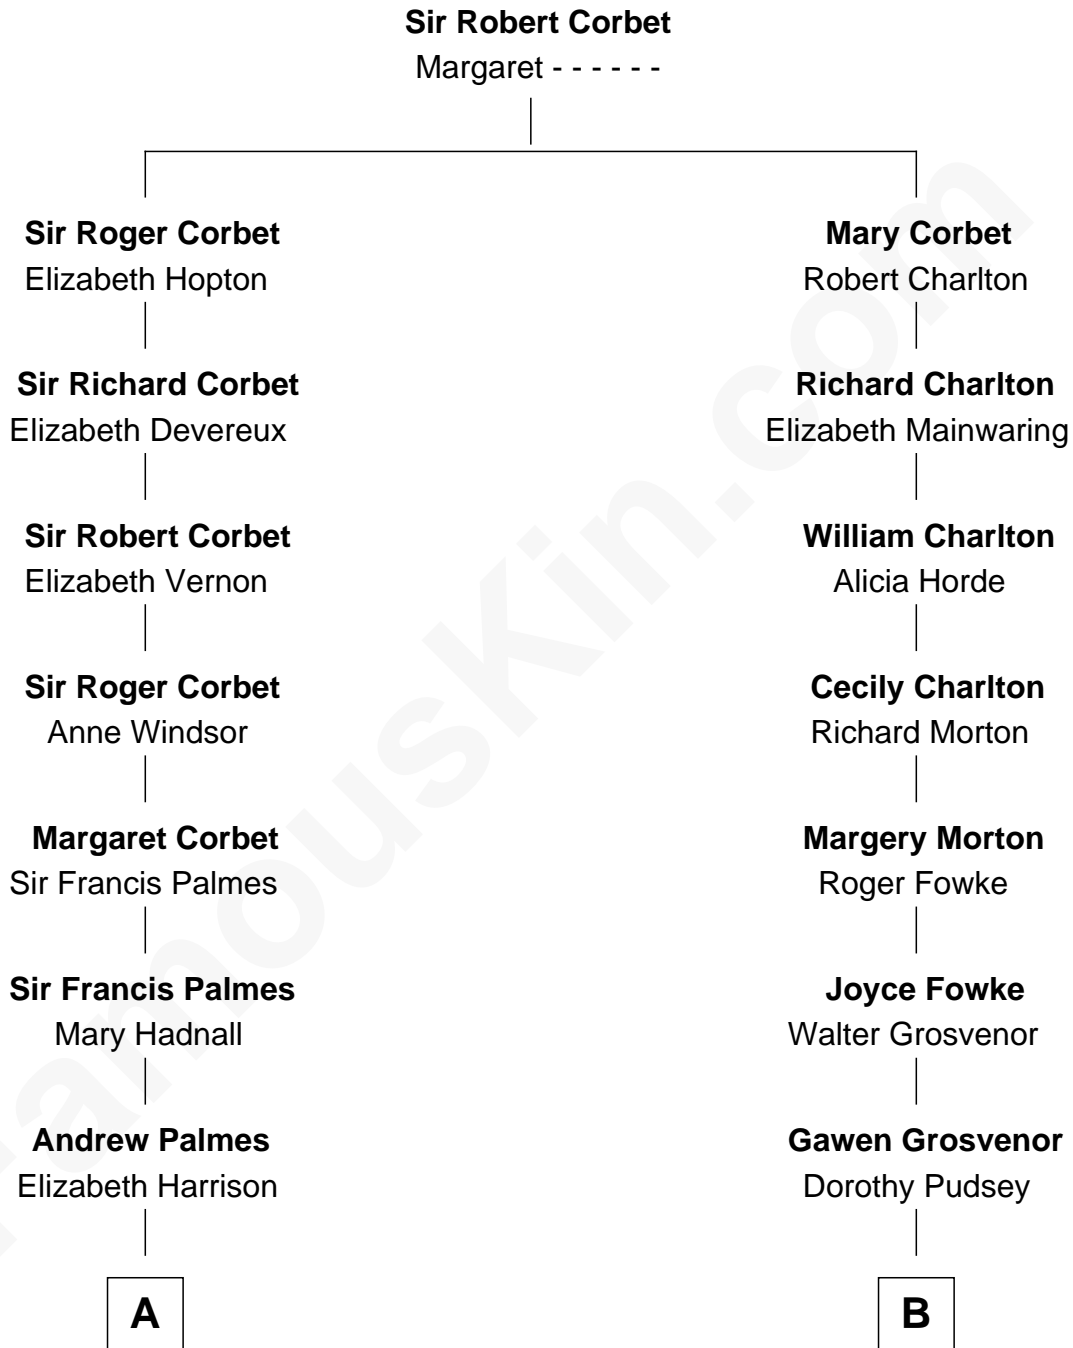

FamousKin.com Relationship Chart of

Benedict Cumberbatch
Movie, Television and Stage Actor

11th cousin 7 times removed of

Richard Henry Lee
Signer of the Declaration of Independence

Timothy Carlton Congdon Cumberbatch

Wanda Ventham

Benedict Cumberbatch

Movie, Television and Stage Actor

FamousKin.com