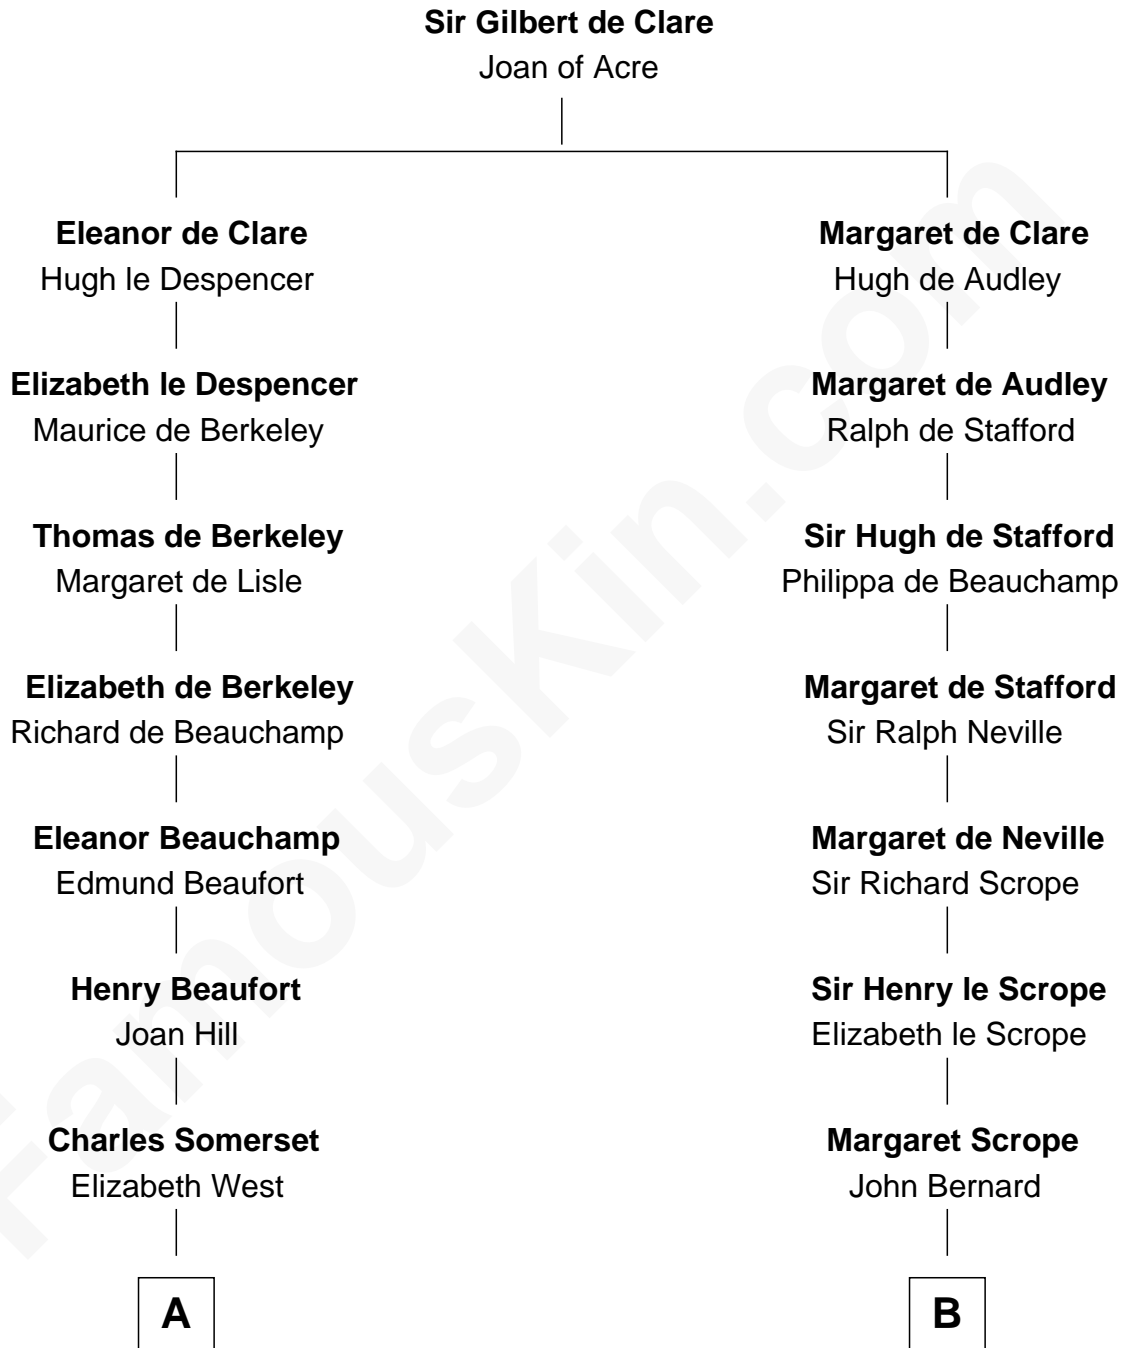

FamousKin.com Relationship Chart of

Benedict Cumberbatch
Movie, Television and Stage Actor

15th cousin 6 times removed of

Richard Henry Lee

Signer of the Declaration of Independence

C

Robert William Cumberbatch

Louisa Grace Hanson

Henry Alfred Cumberbatch

Hélène Gertrude Rees

Henry Carlton Cumberbatch

Pauline Ellen Laing Congdon

Timothy Carlton Congdon Cumberbatch

Wanda Ventham

Benedict Cumberbatch