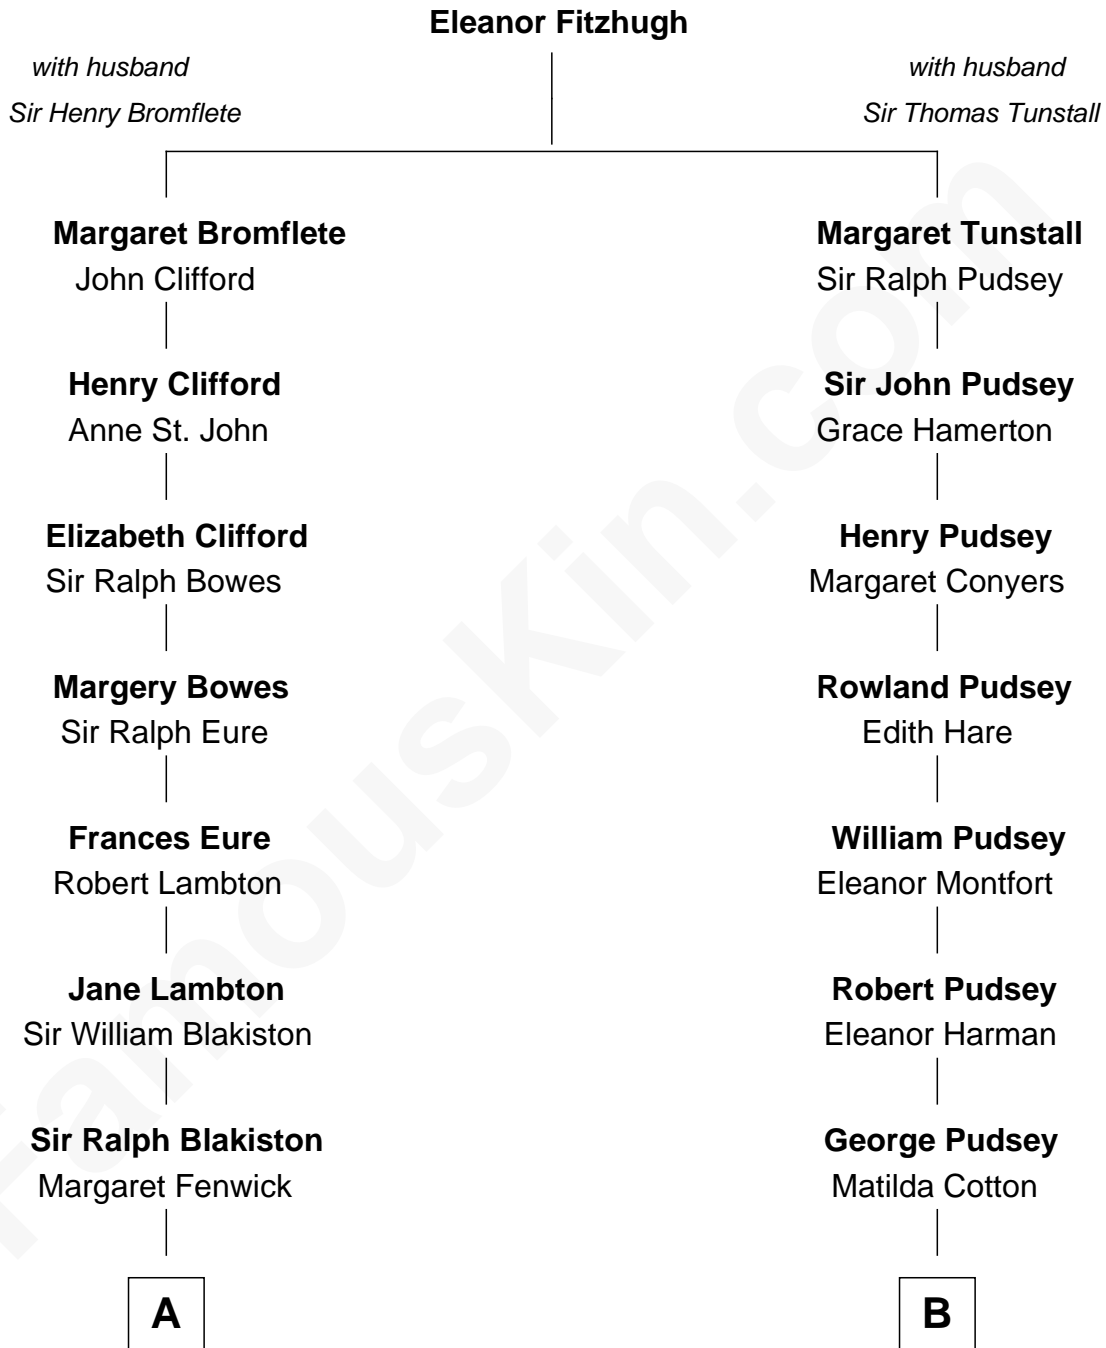

# FamousKin.com Relationship Chart of

**Benedict Cumberbatch**  
*Movie, Television and Stage Actor*

12th cousin 5 times removed of

**Richard Henry Lee**  
*Signer of the Declaration of Independence*

**A**

**Sir Francis Blakiston**

Ann Bowes

**Elizabeth Blakiston**

Sir William Bowes

**Anne Bowes**

Edward Chaloner

**William Chaloner**

Mary Finney

**William Chaloner**

Emma Harvey

**Caroline Chaloner**

Abraham Parry Cumberbatch

**Robert William Cumberbatch**

Louisa Grace Hanson

**Henry Alfred Cumberbatch**

Hélène Gertrude Rees