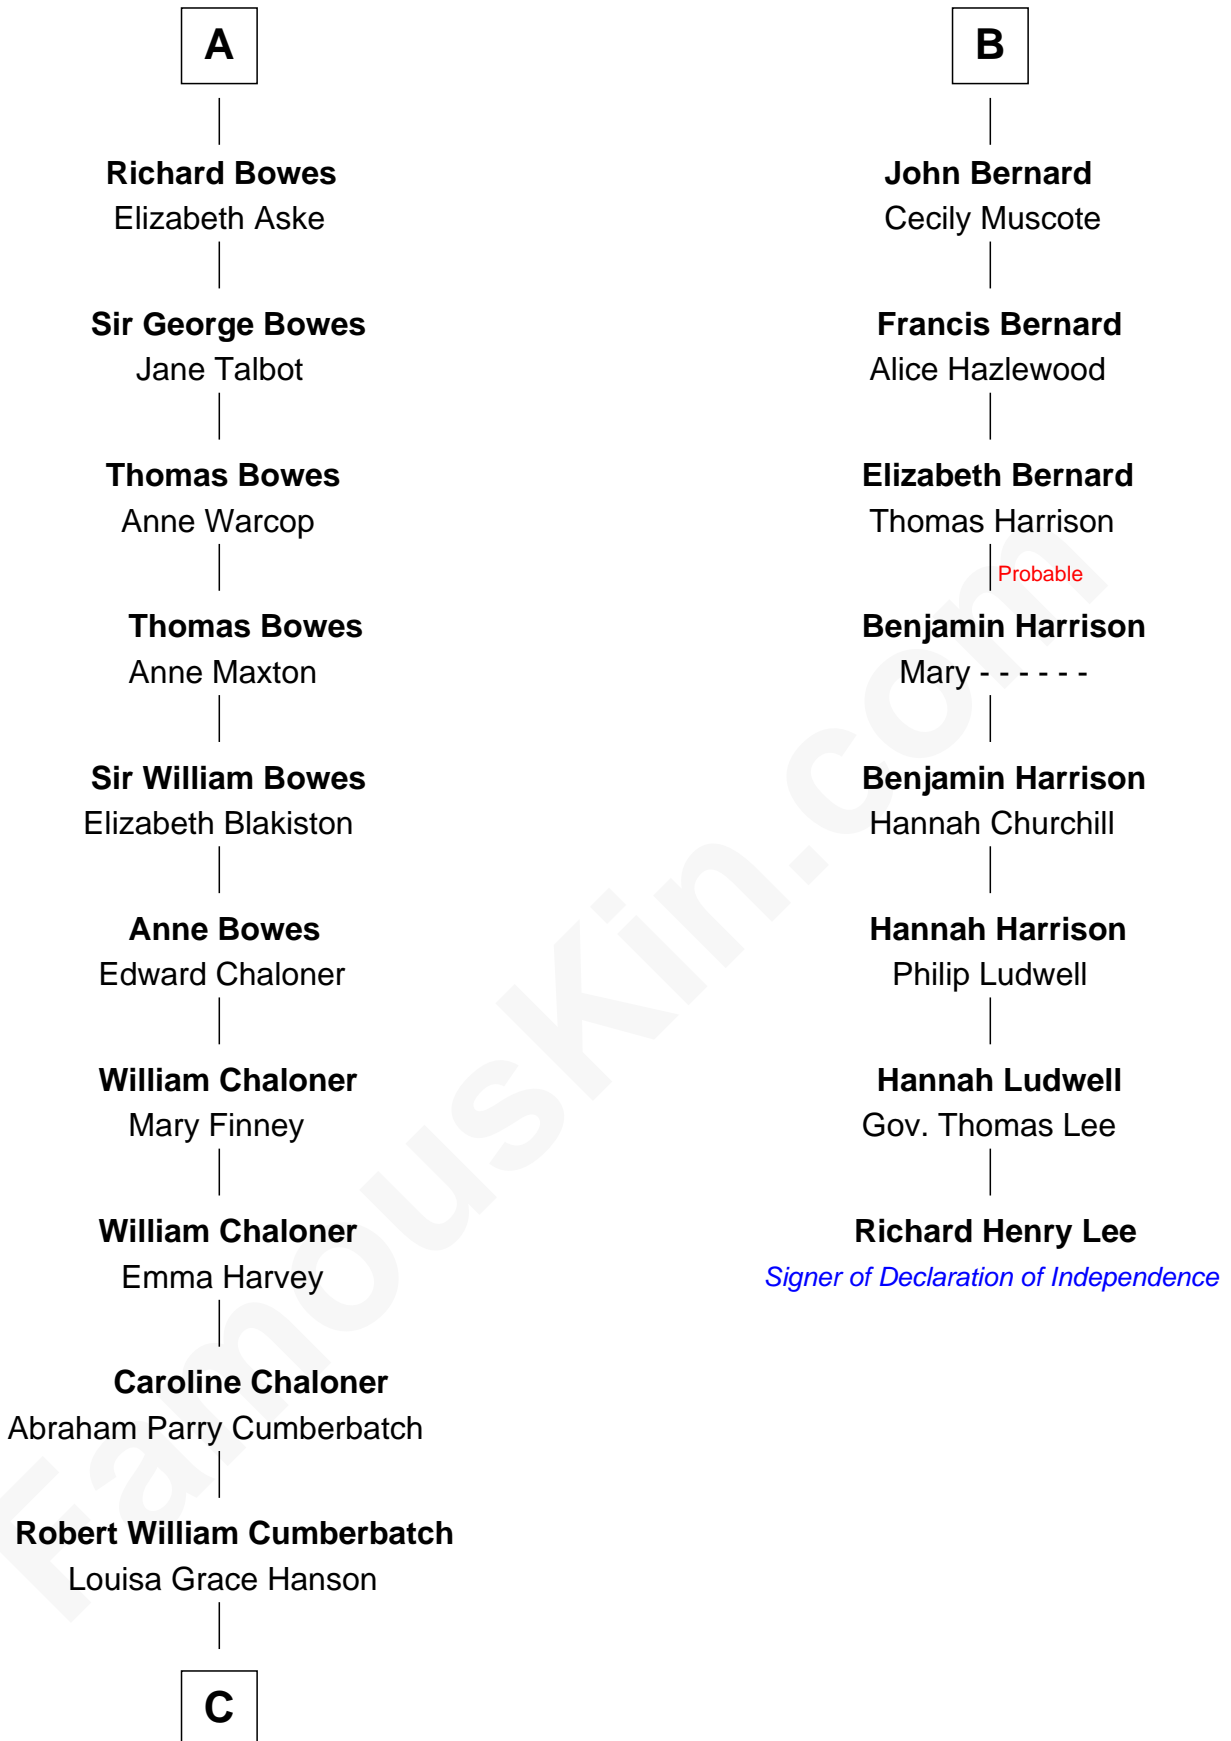

# FamousKin.com Relationship Chart of

**Benedict Cumberbatch**  
*Movie, Television and Stage Actor*

14th cousin 6 times removed of

**Richard Henry Lee**

*Signer of the Declaration of Independence*

**C**

**Henry Alfred Cumberbatch**

Hélène Gertrude Rees

**Henry Carlton Cumberbatch**

Pauline Ellen Laing Congdon

**Timothy Carlton Congdon Cumberbatch**

Wanda Ventham

**Benedict Cumberbatch**

*Movie, Television and Stage Actor*

FamousKin.com