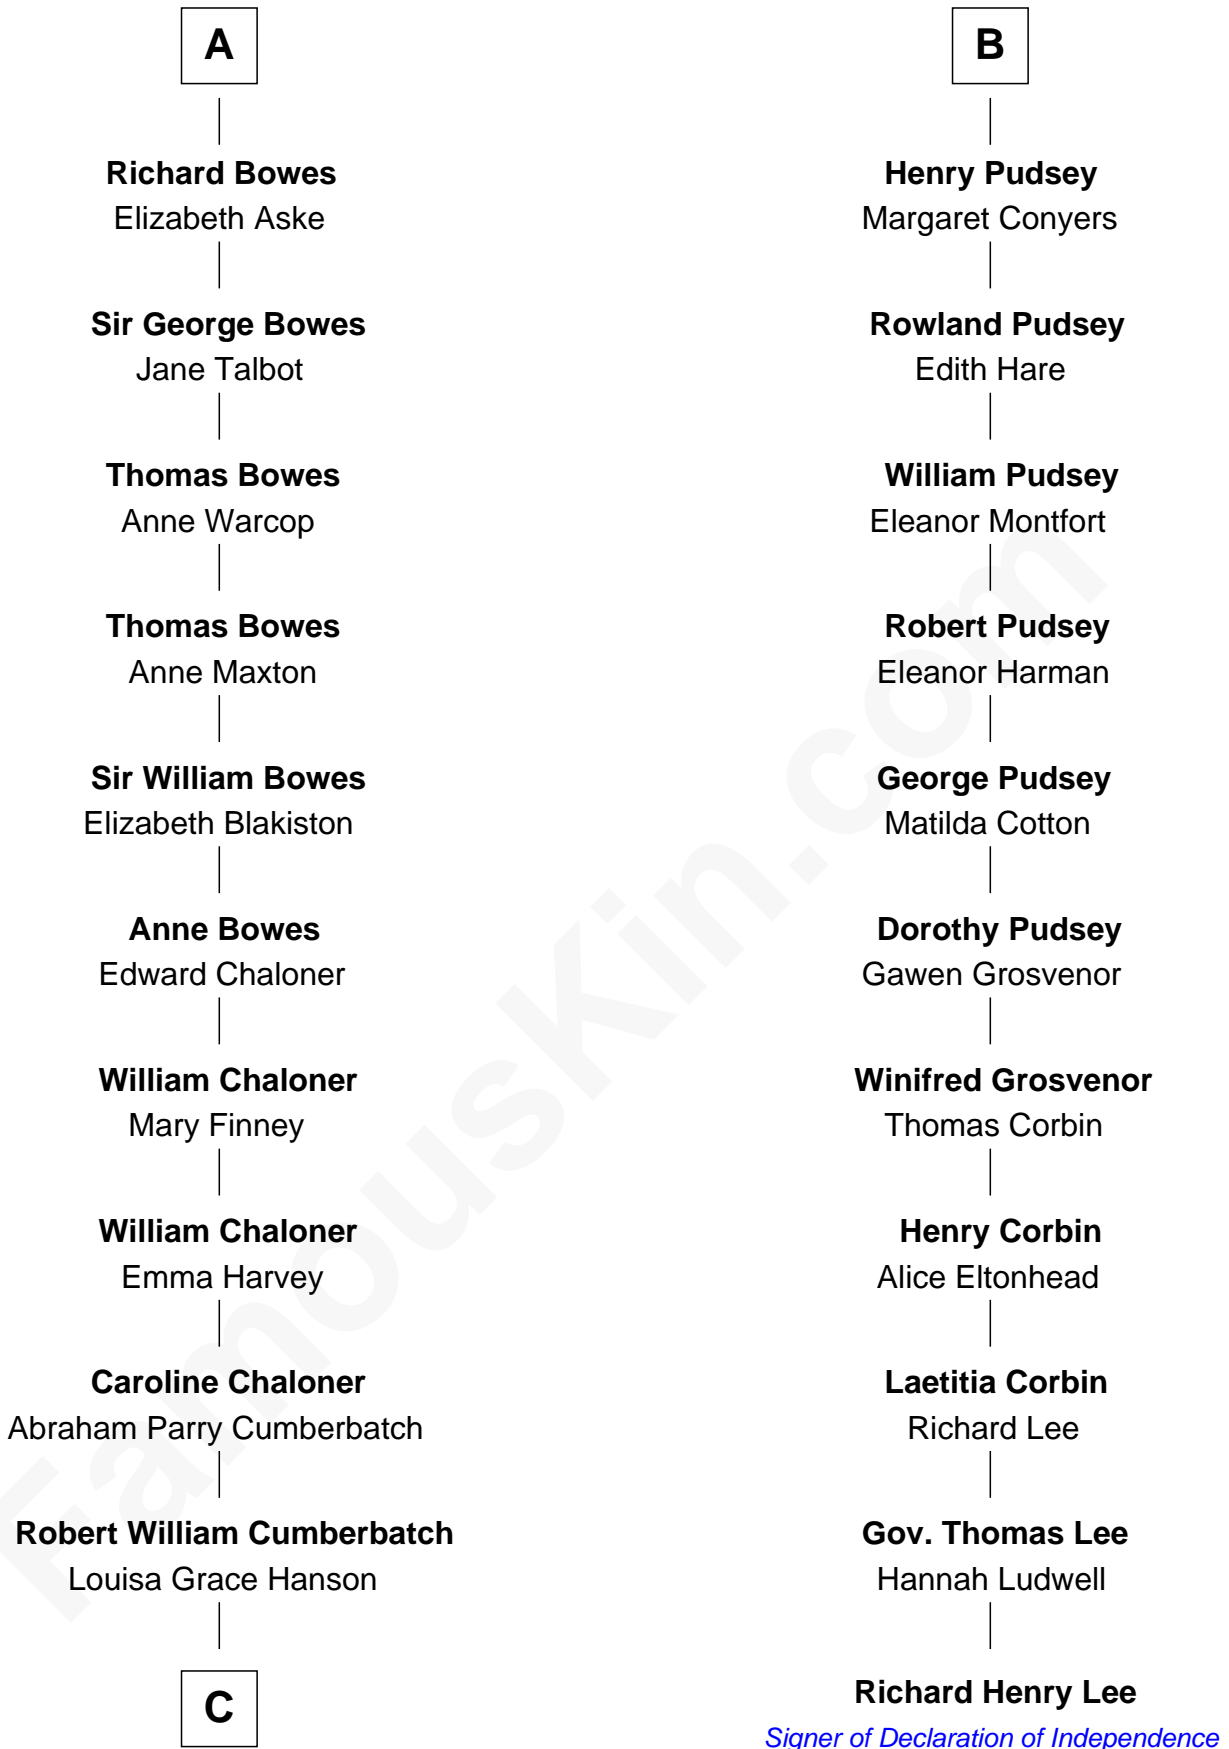

FamousKin.com Relationship Chart of

Benedict Cumberbatch
Movie, Television and Stage Actor

17th cousin 3 times removed of

Richard Henry Lee

Signer of the Declaration of Independence

C

Henry Alfred Cumberbatch

Hélène Gertrude Rees

Henry Carlton Cumberbatch

Pauline Ellen Laing Congdon

Timothy Carlton Congdon Cumberbatch

Wanda Ventham

Benedict Cumberbatch

Movie, Television and Stage Actor