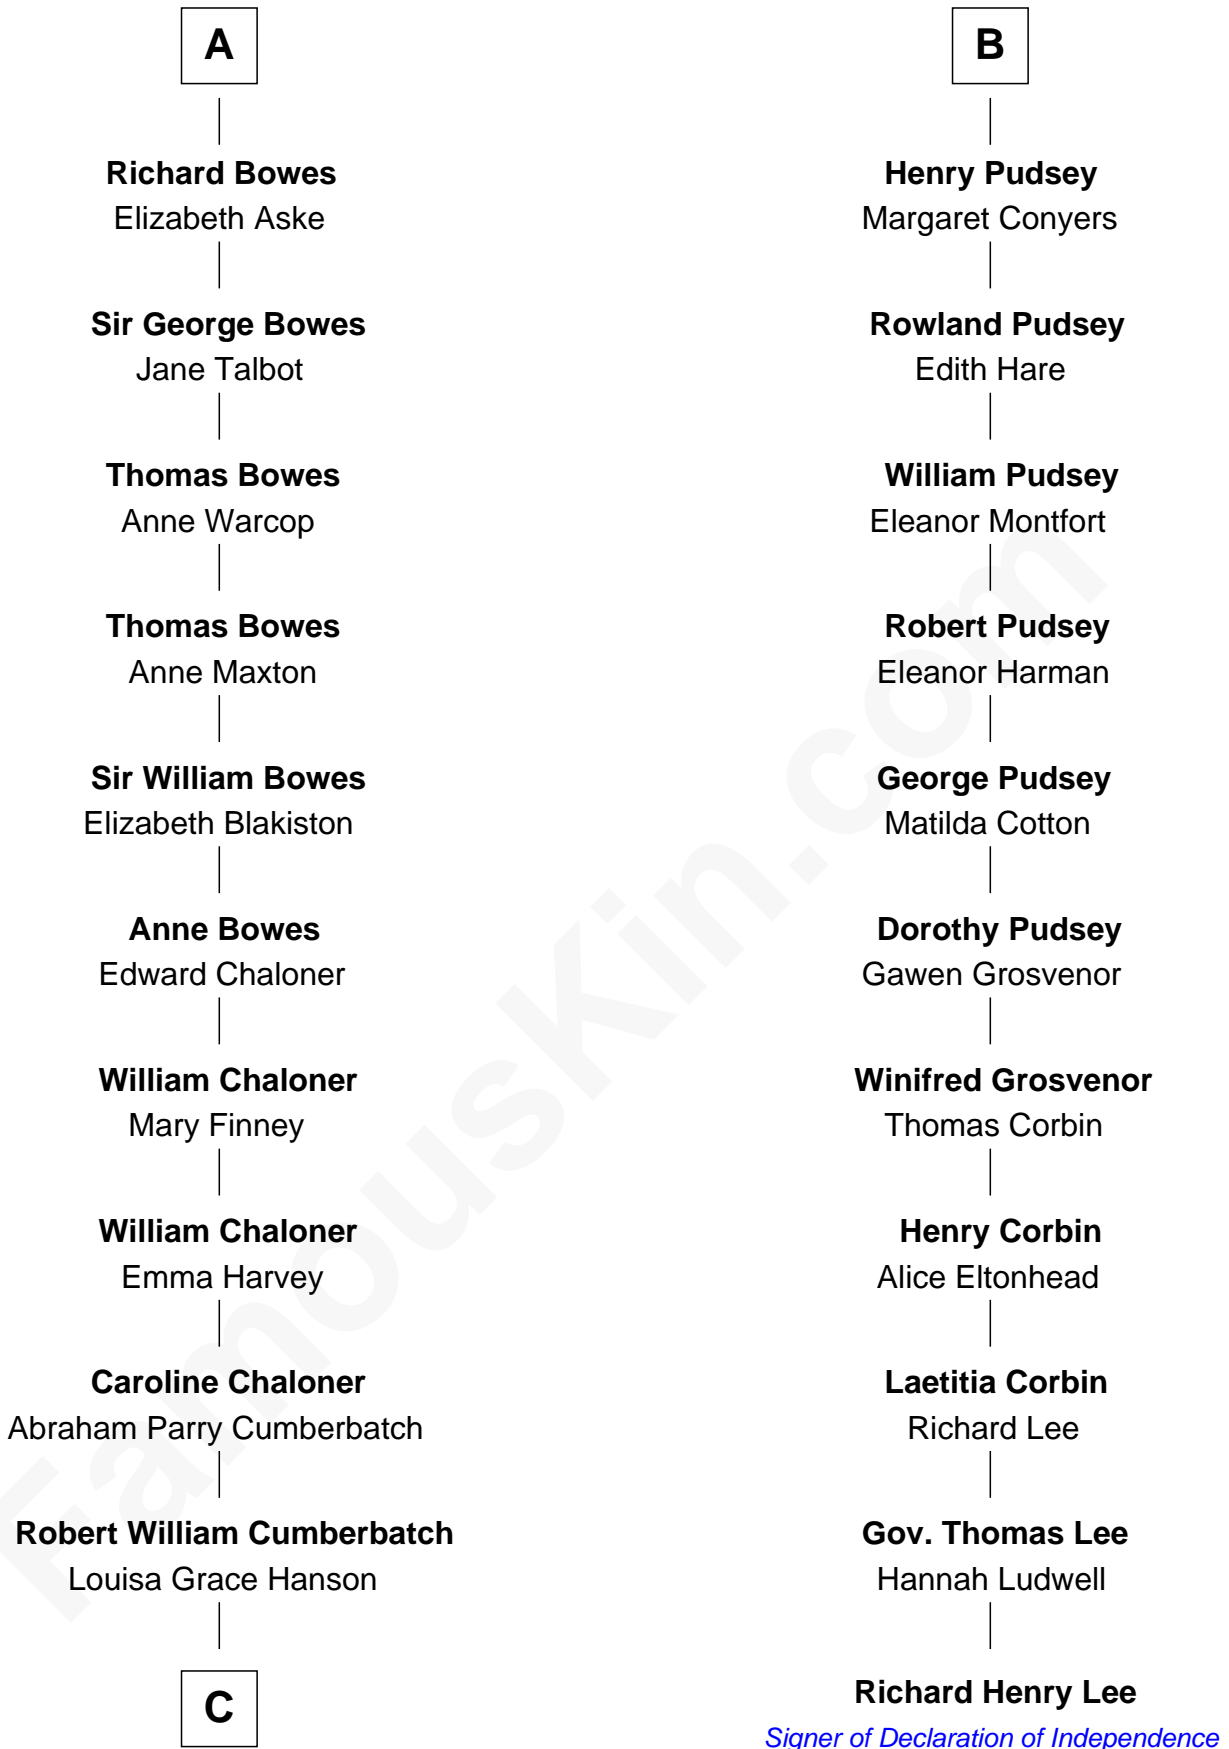

FamousKin.com Relationship Chart of

Benedict Cumberbatch
Movie, Television and Stage Actor

17th cousin 3 times removed of

Richard Henry Lee
Signer of the Declaration of Independence

Henry FitzRandolph

C

Henry Alfred Cumberbatch

Hélène Gertrude Rees

Henry Carlton Cumberbatch

Pauline Ellen Laing Congdon

Timothy Carlton Congdon Cumberbatch

Wanda Ventham

Benedict Cumberbatch

Movie, Television and Stage Actor