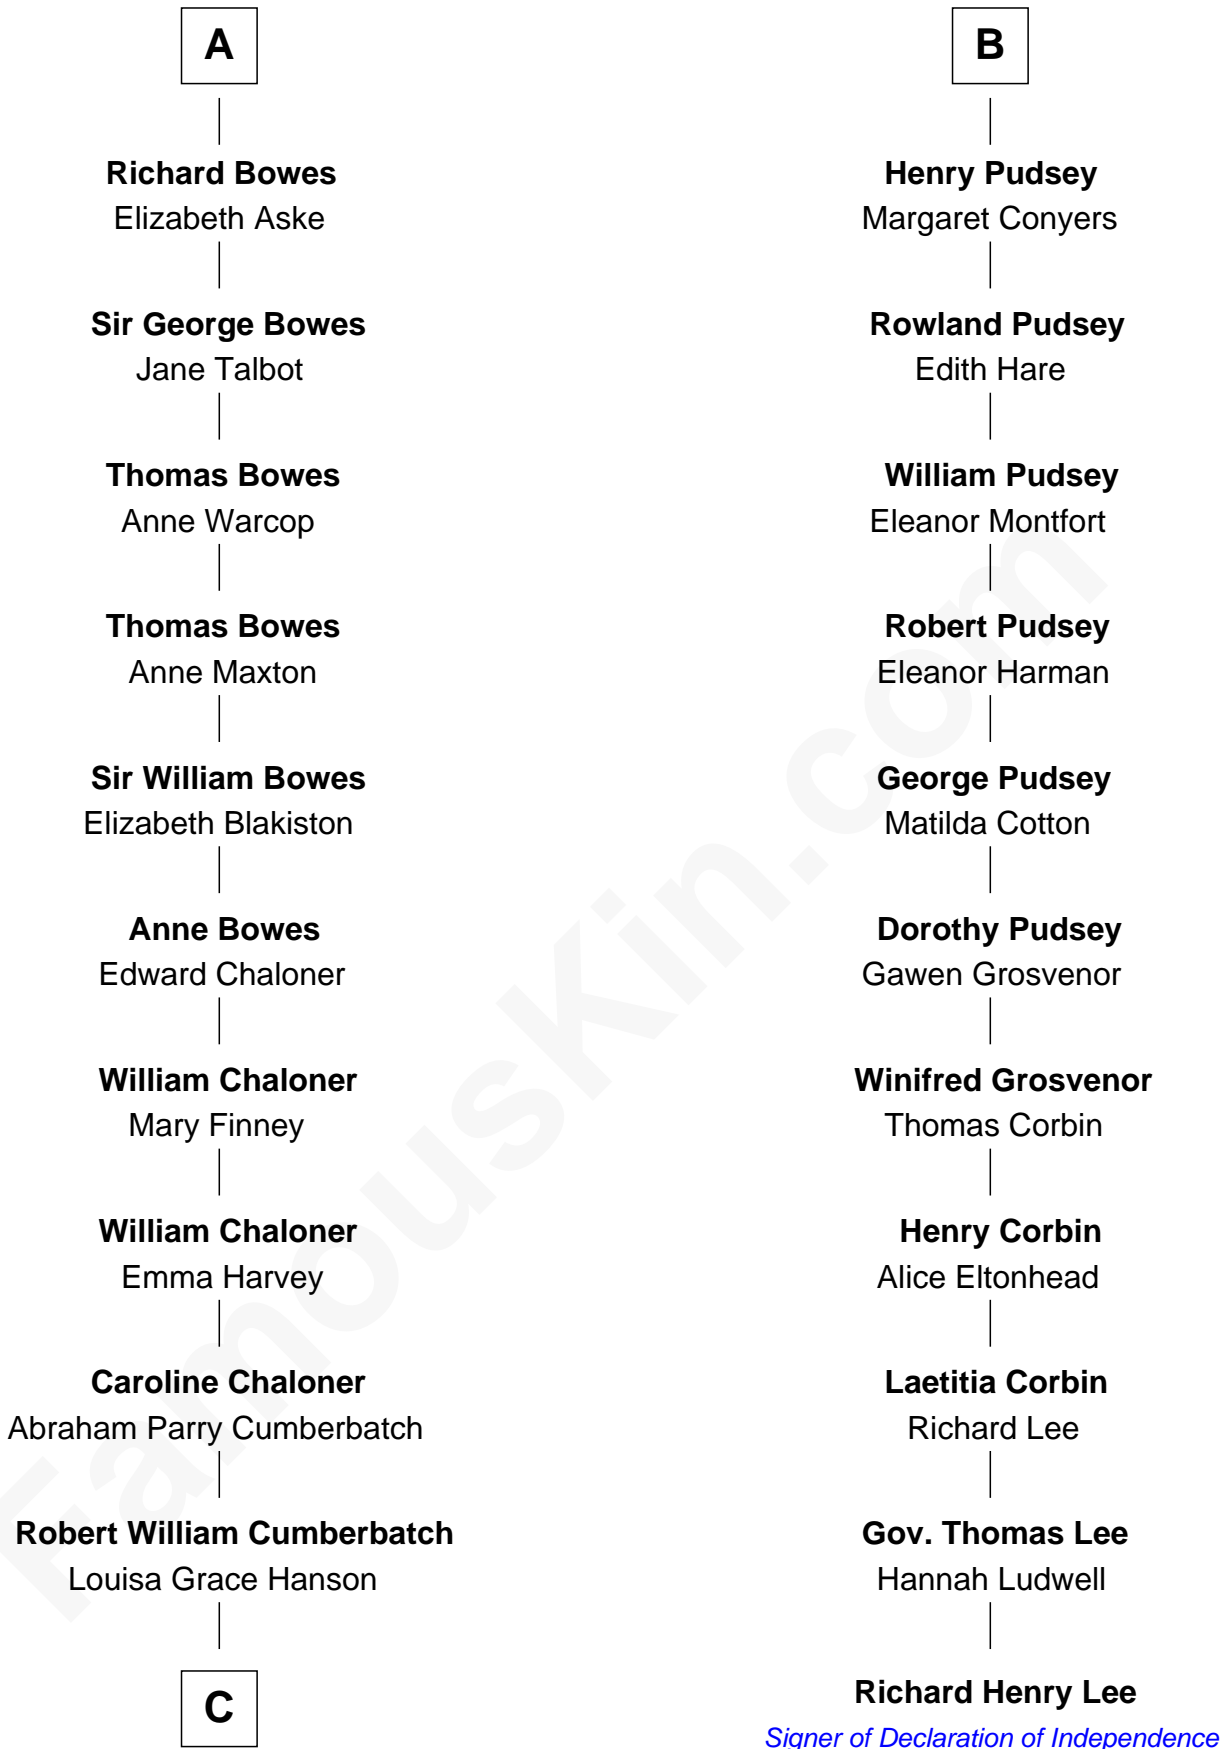

# FamousKin.com Relationship Chart of

**Benedict Cumberbatch**  
Movie, Television and Stage Actor

17th cousin 3 times removed of

**Richard Henry Lee**

Signer of the Declaration of Independence

**C**

Henry Alfred Cumberbatch

Hélène Gertrude Rees

Henry Carlton Cumberbatch

Pauline Ellen Laing Congdon

Timothy Carlton Congdon Cumberbatch

Wanda Ventham

**Benedict Cumberbatch**

*Movie, Television and Stage Actor*

FamousKin.com