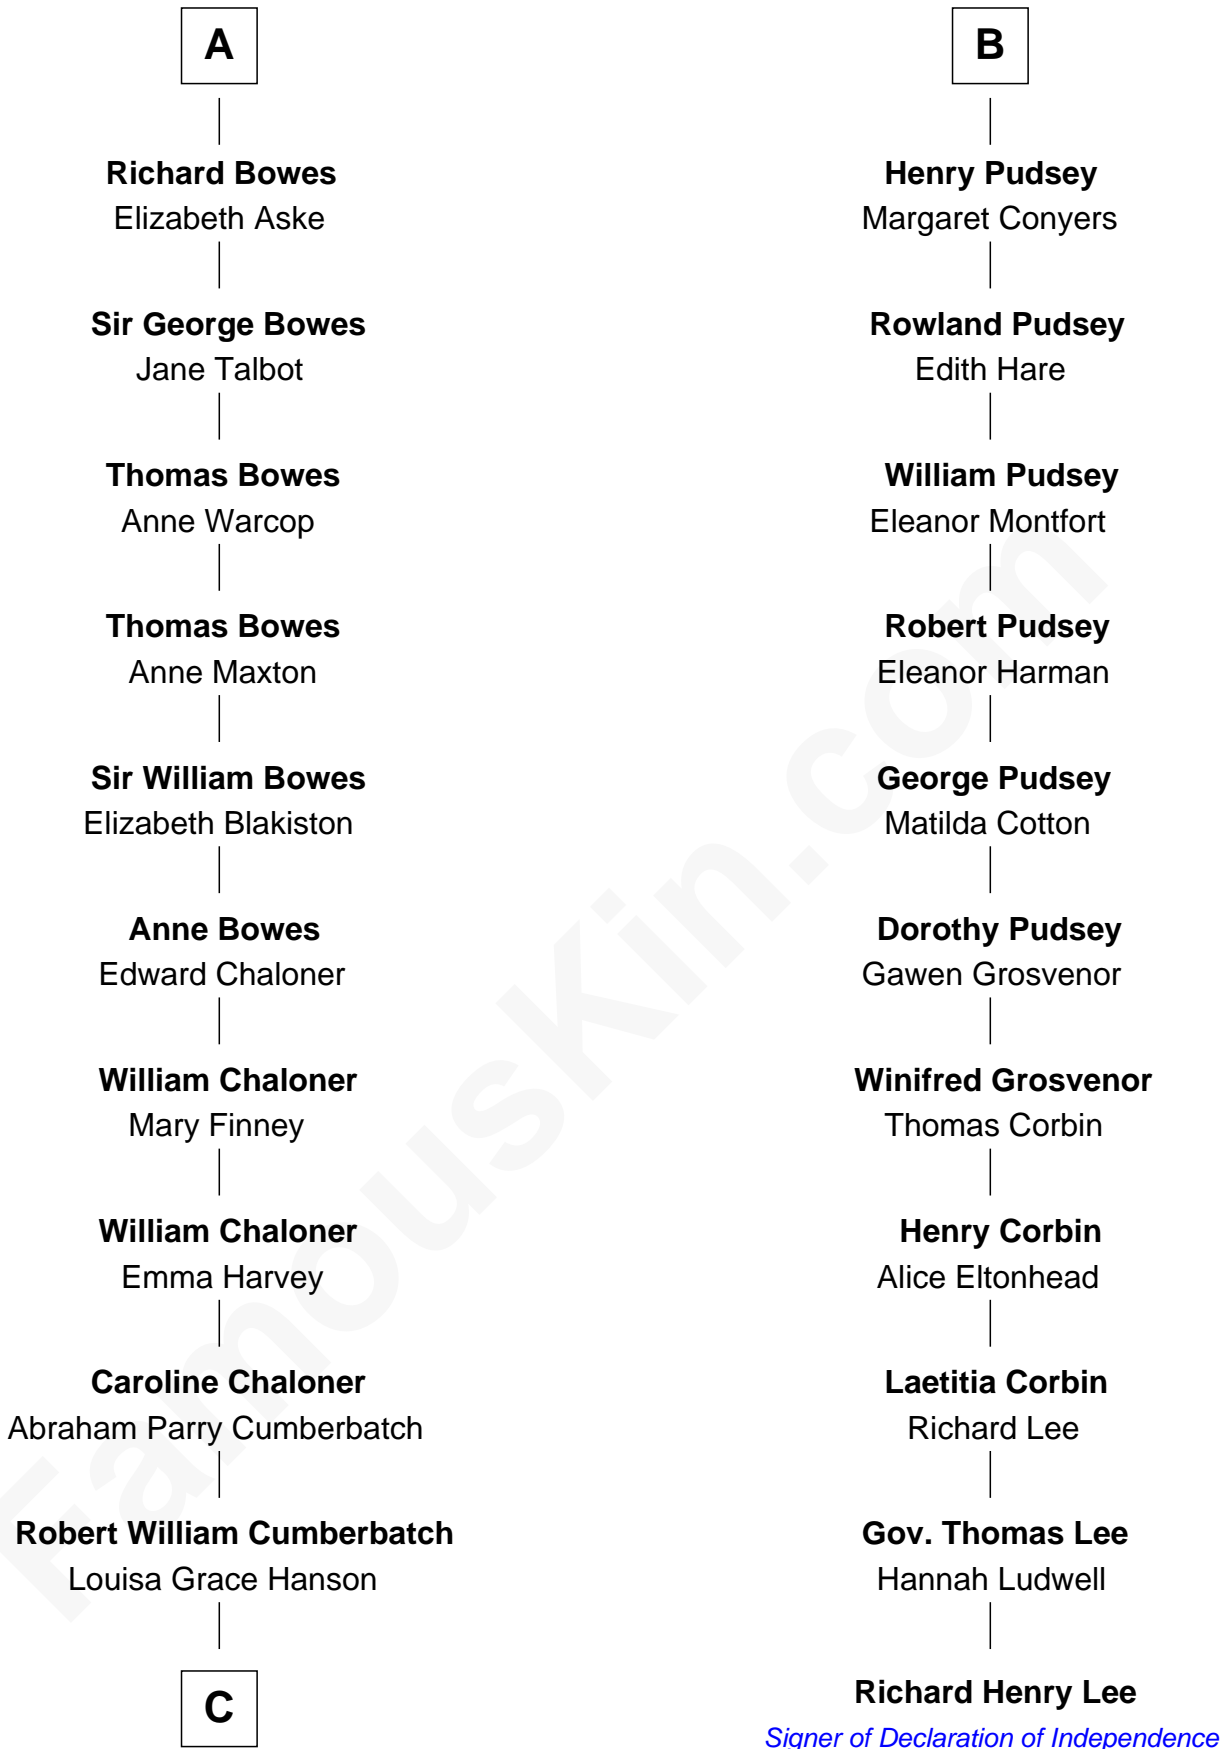

FamousKin.com Relationship Chart of

Benedict Cumberbatch
Movie, Television and Stage Actor

17th cousin 3 times removed of

Richard Henry Lee

Signer of the Declaration of Independence

C

Henry Alfred Cumberbatch

Hélène Gertrude Rees

Henry Carlton Cumberbatch

Pauline Ellen Laing Congdon

Timothy Carlton Congdon Cumberbatch

Wanda Ventham

Benedict Cumberbatch

Movie, Television and Stage Actor

FamousKin.com