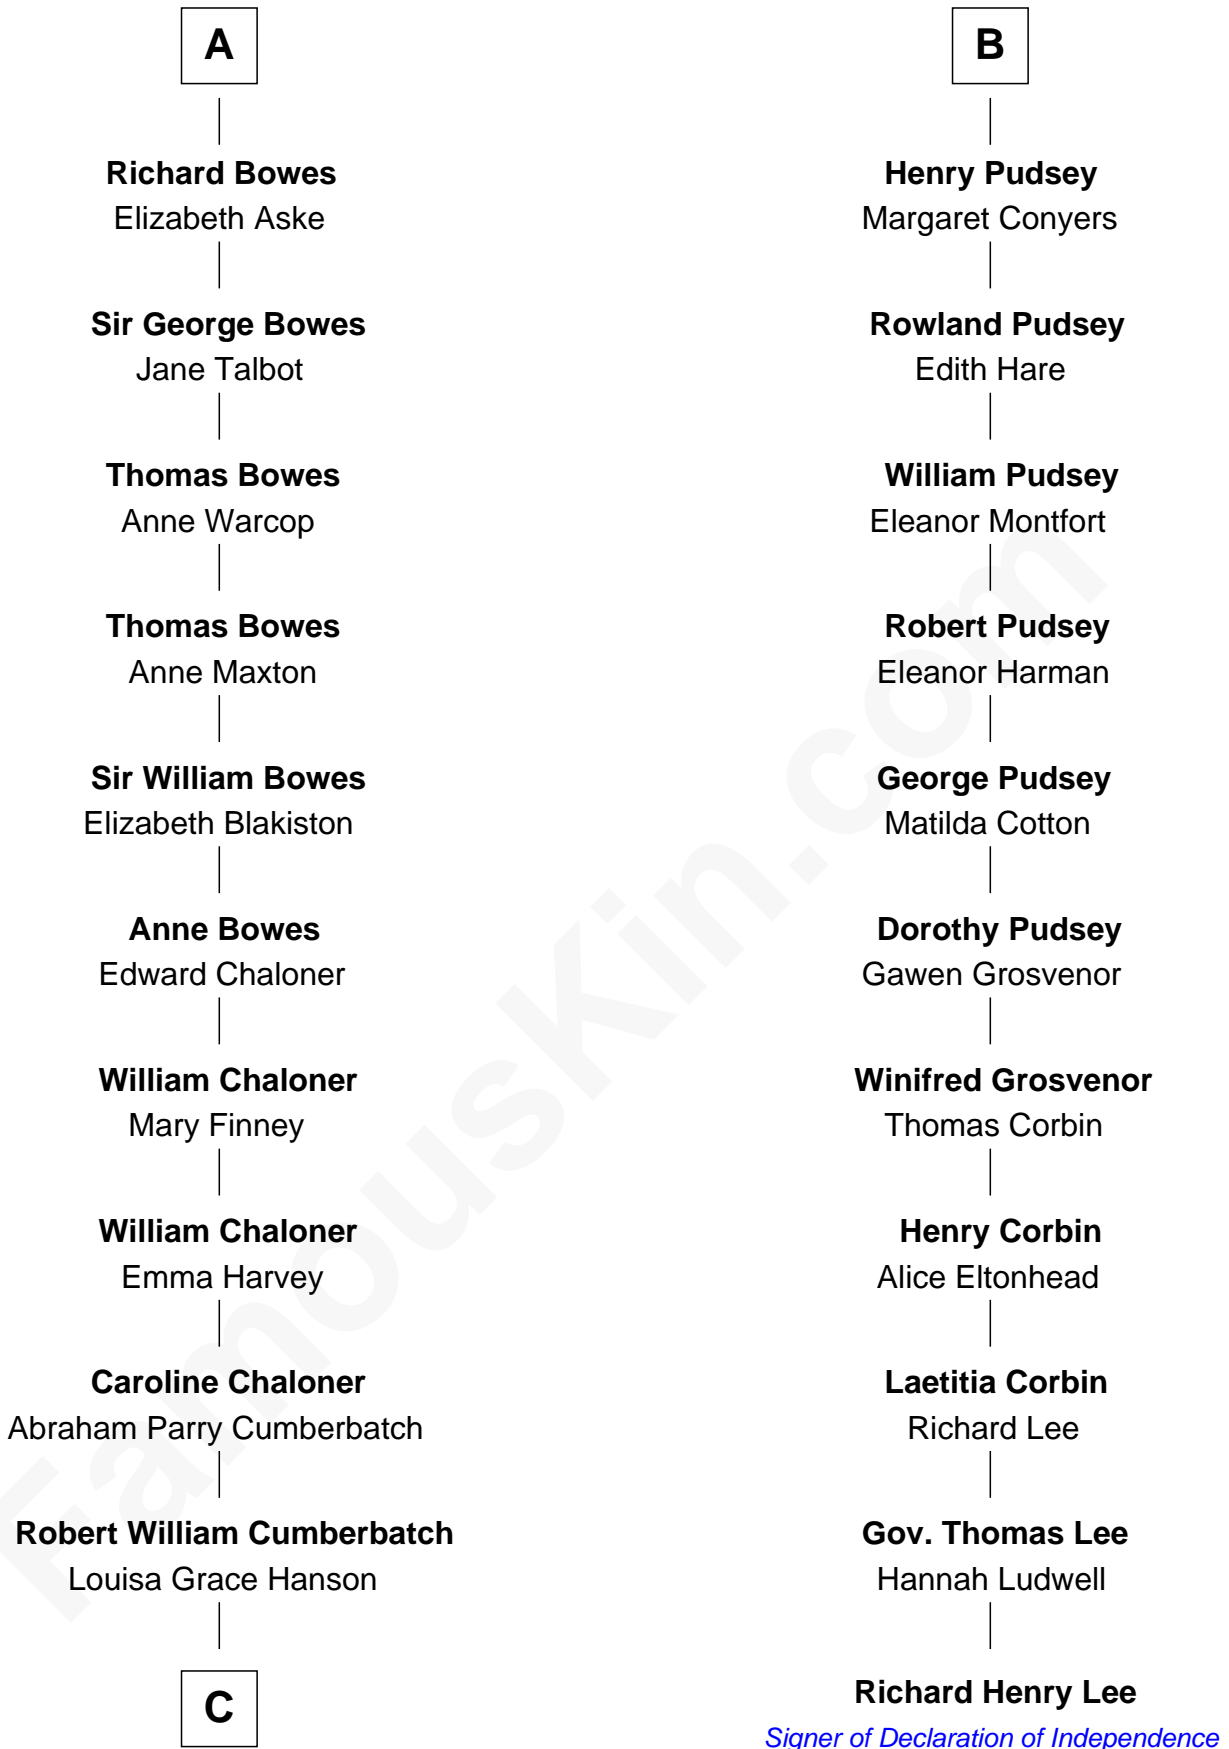

FamousKin.com Relationship Chart of

Benedict Cumberbatch

Movie, Television and Stage Actor

17th cousin 3 times removed of

Richard Henry Lee

Signer of the Declaration of Independence

Sir Thomas de Furnival

C

Henry Alfred Cumberbatch

Hélène Gertrude Rees

Henry Carlton Cumberbatch

Pauline Ellen Laing Congdon

Timothy Carlton Congdon Cumberbatch

Wanda Ventham

Benedict Cumberbatch

Movie, Television and Stage Actor