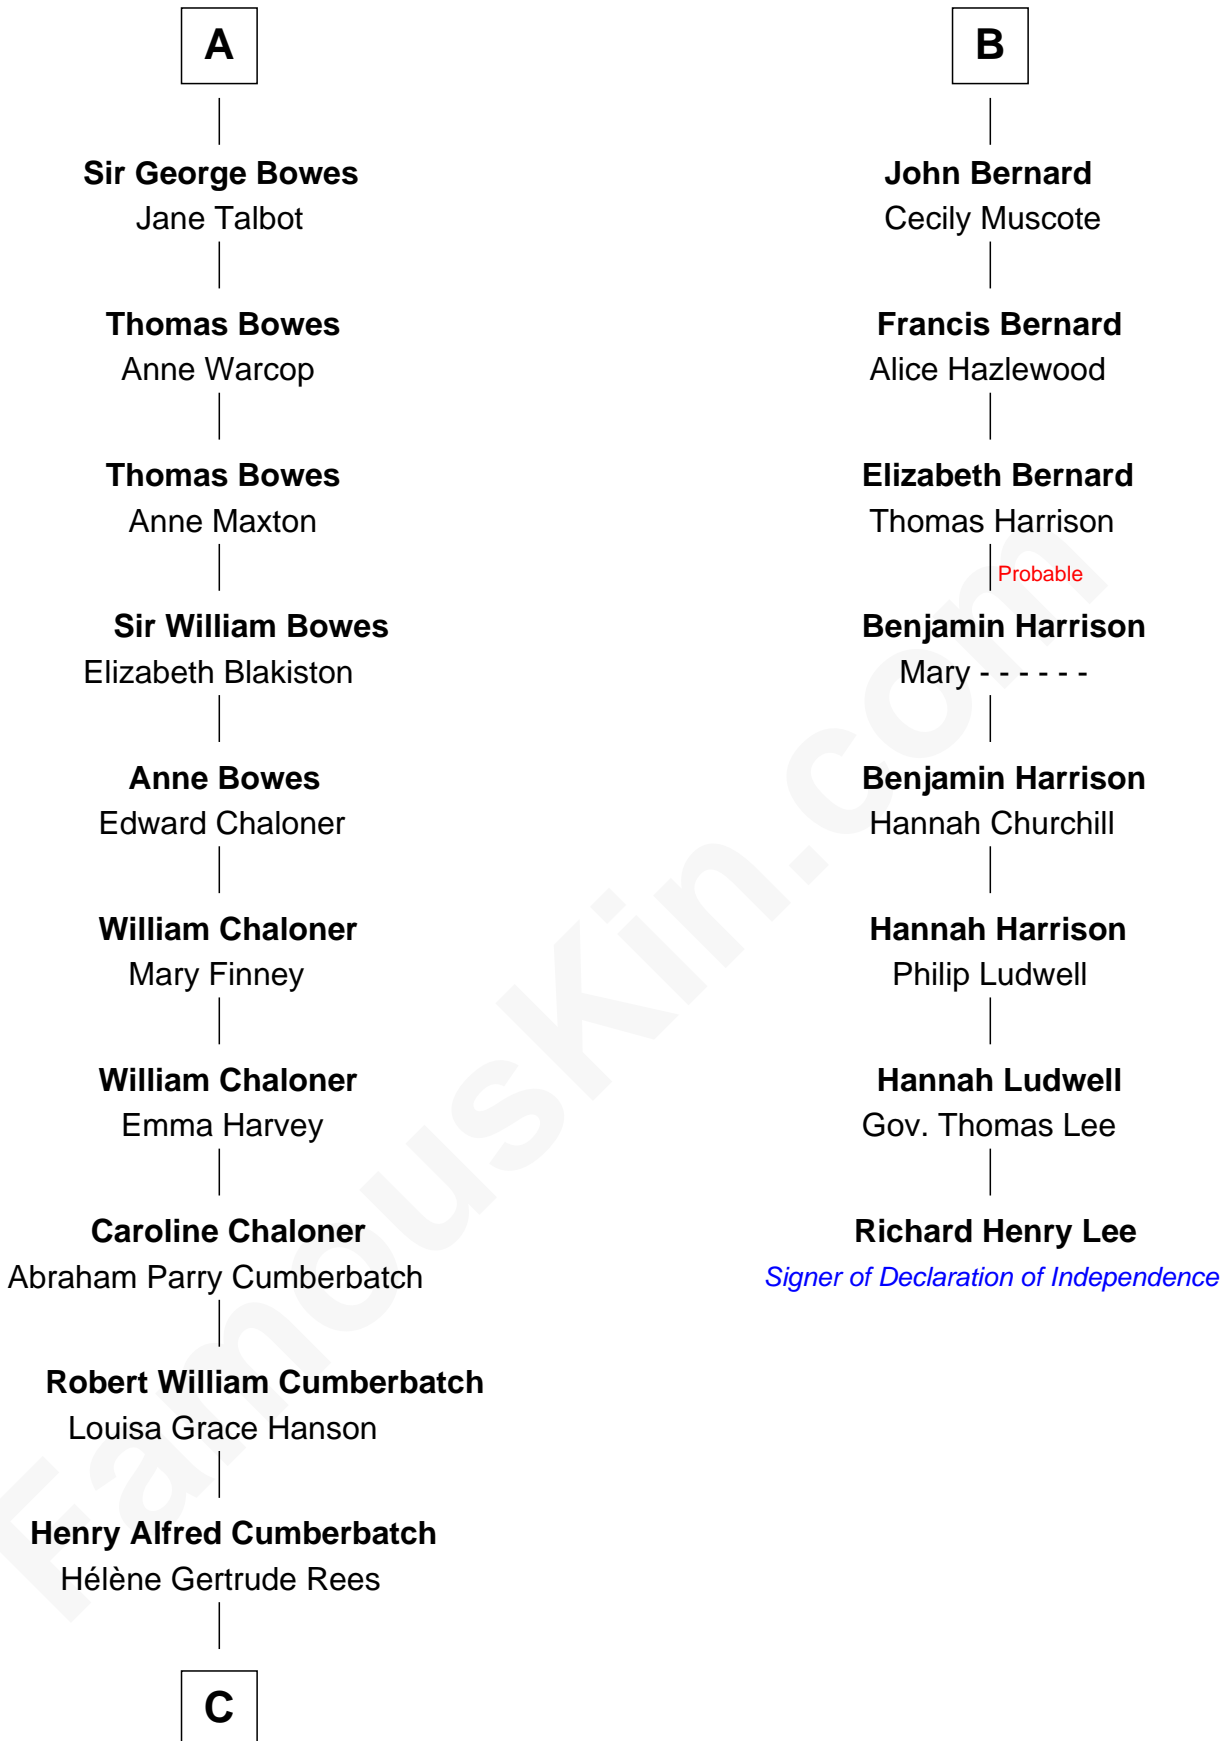

## Relationship Chart of

**Benedict Cumberbatch**

*Movie, Television and Stage Actor*

14th cousin 5 times removed of

**Richard Henry Lee**

*Signer of the Declaration of Independence*

**C**

Henry Carlton Cumberbatch